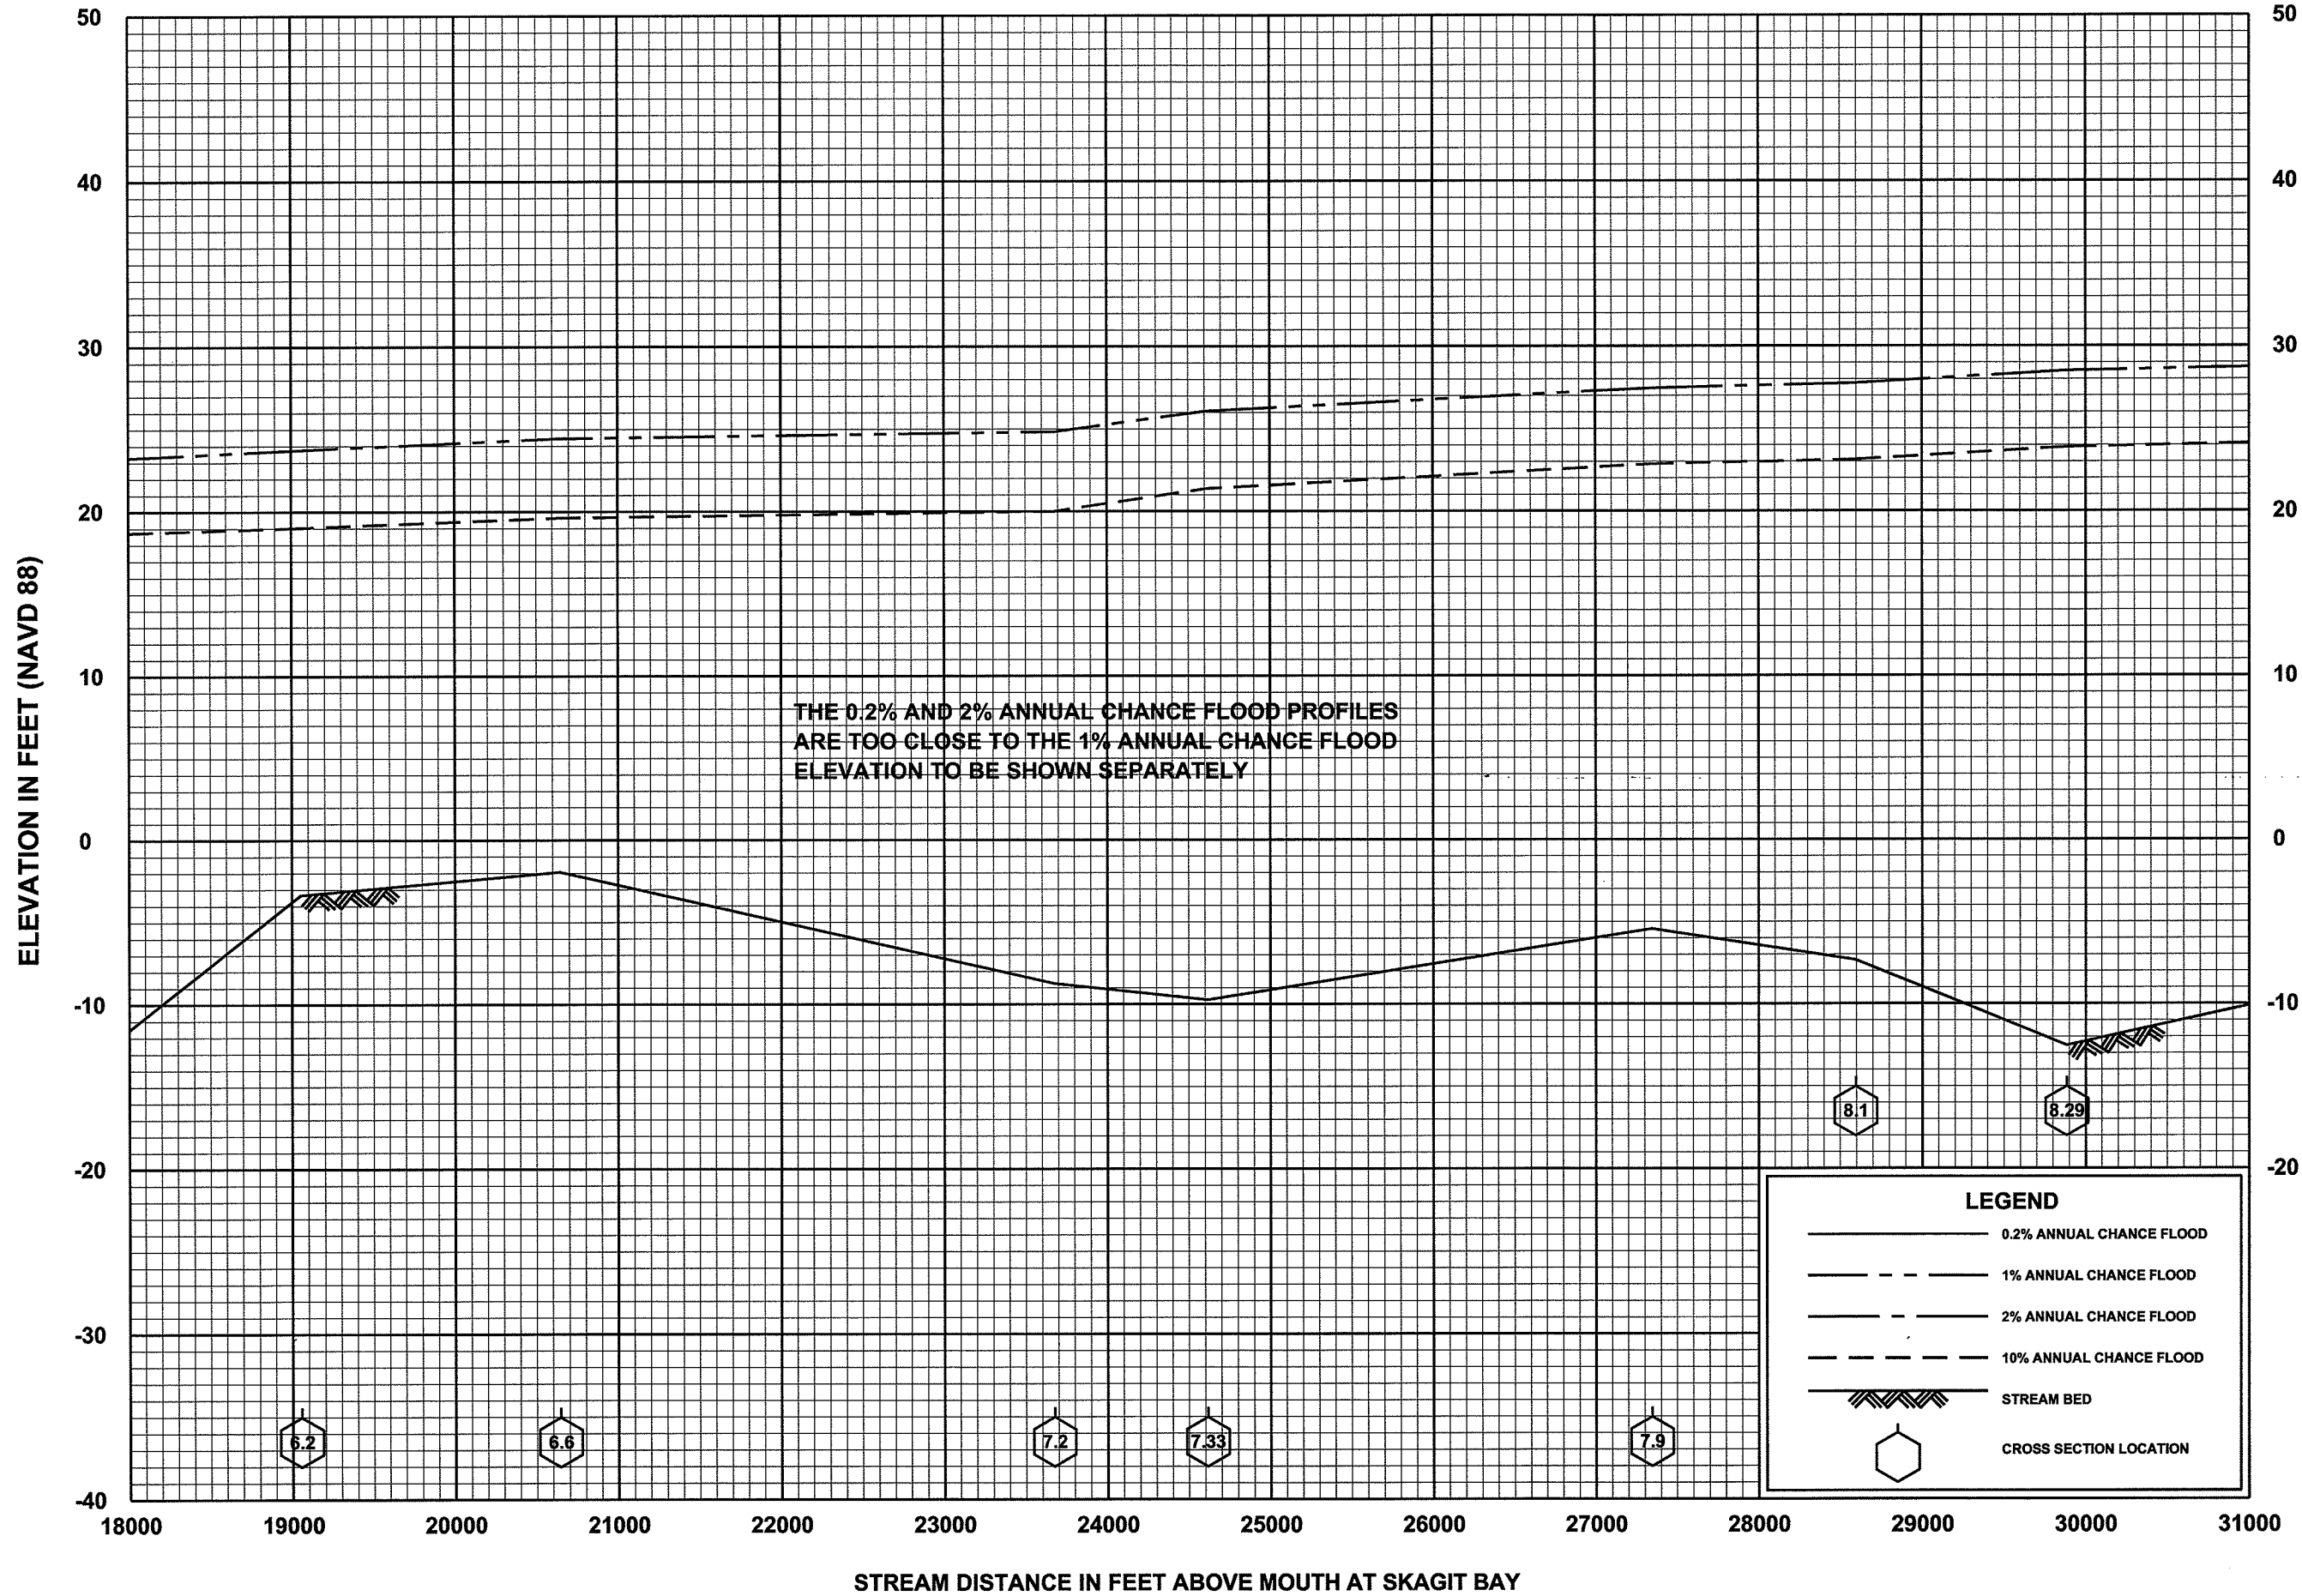

FLOOD PROFILES
NORTH FORK SKAGIT RIVER

FEDERAL EMERGENCY MANAGEMENT AGENCY
SKAGIT COUNTY, WA
AND INCORPORATED AREAS

**FLOOD PROFILES
NORTH FORK SKAGIT RIVER**

FEDERAL EMERGENCY MANAGEMENT AGENCY
SKAGIT COUNTY, WA
AND INCORPORATED AREAS

STREAM DISTANCE IN FEET ABOVE MOUTH AT SKAGIT BAY

FLOOD PROFILES

NORTH FORK SKAGIT RIVER

FEDERAL EMERGENCY MANAGEMENT AGENCY

SKAGIT COUNTY, WA
AND INCORPORATED AREAS