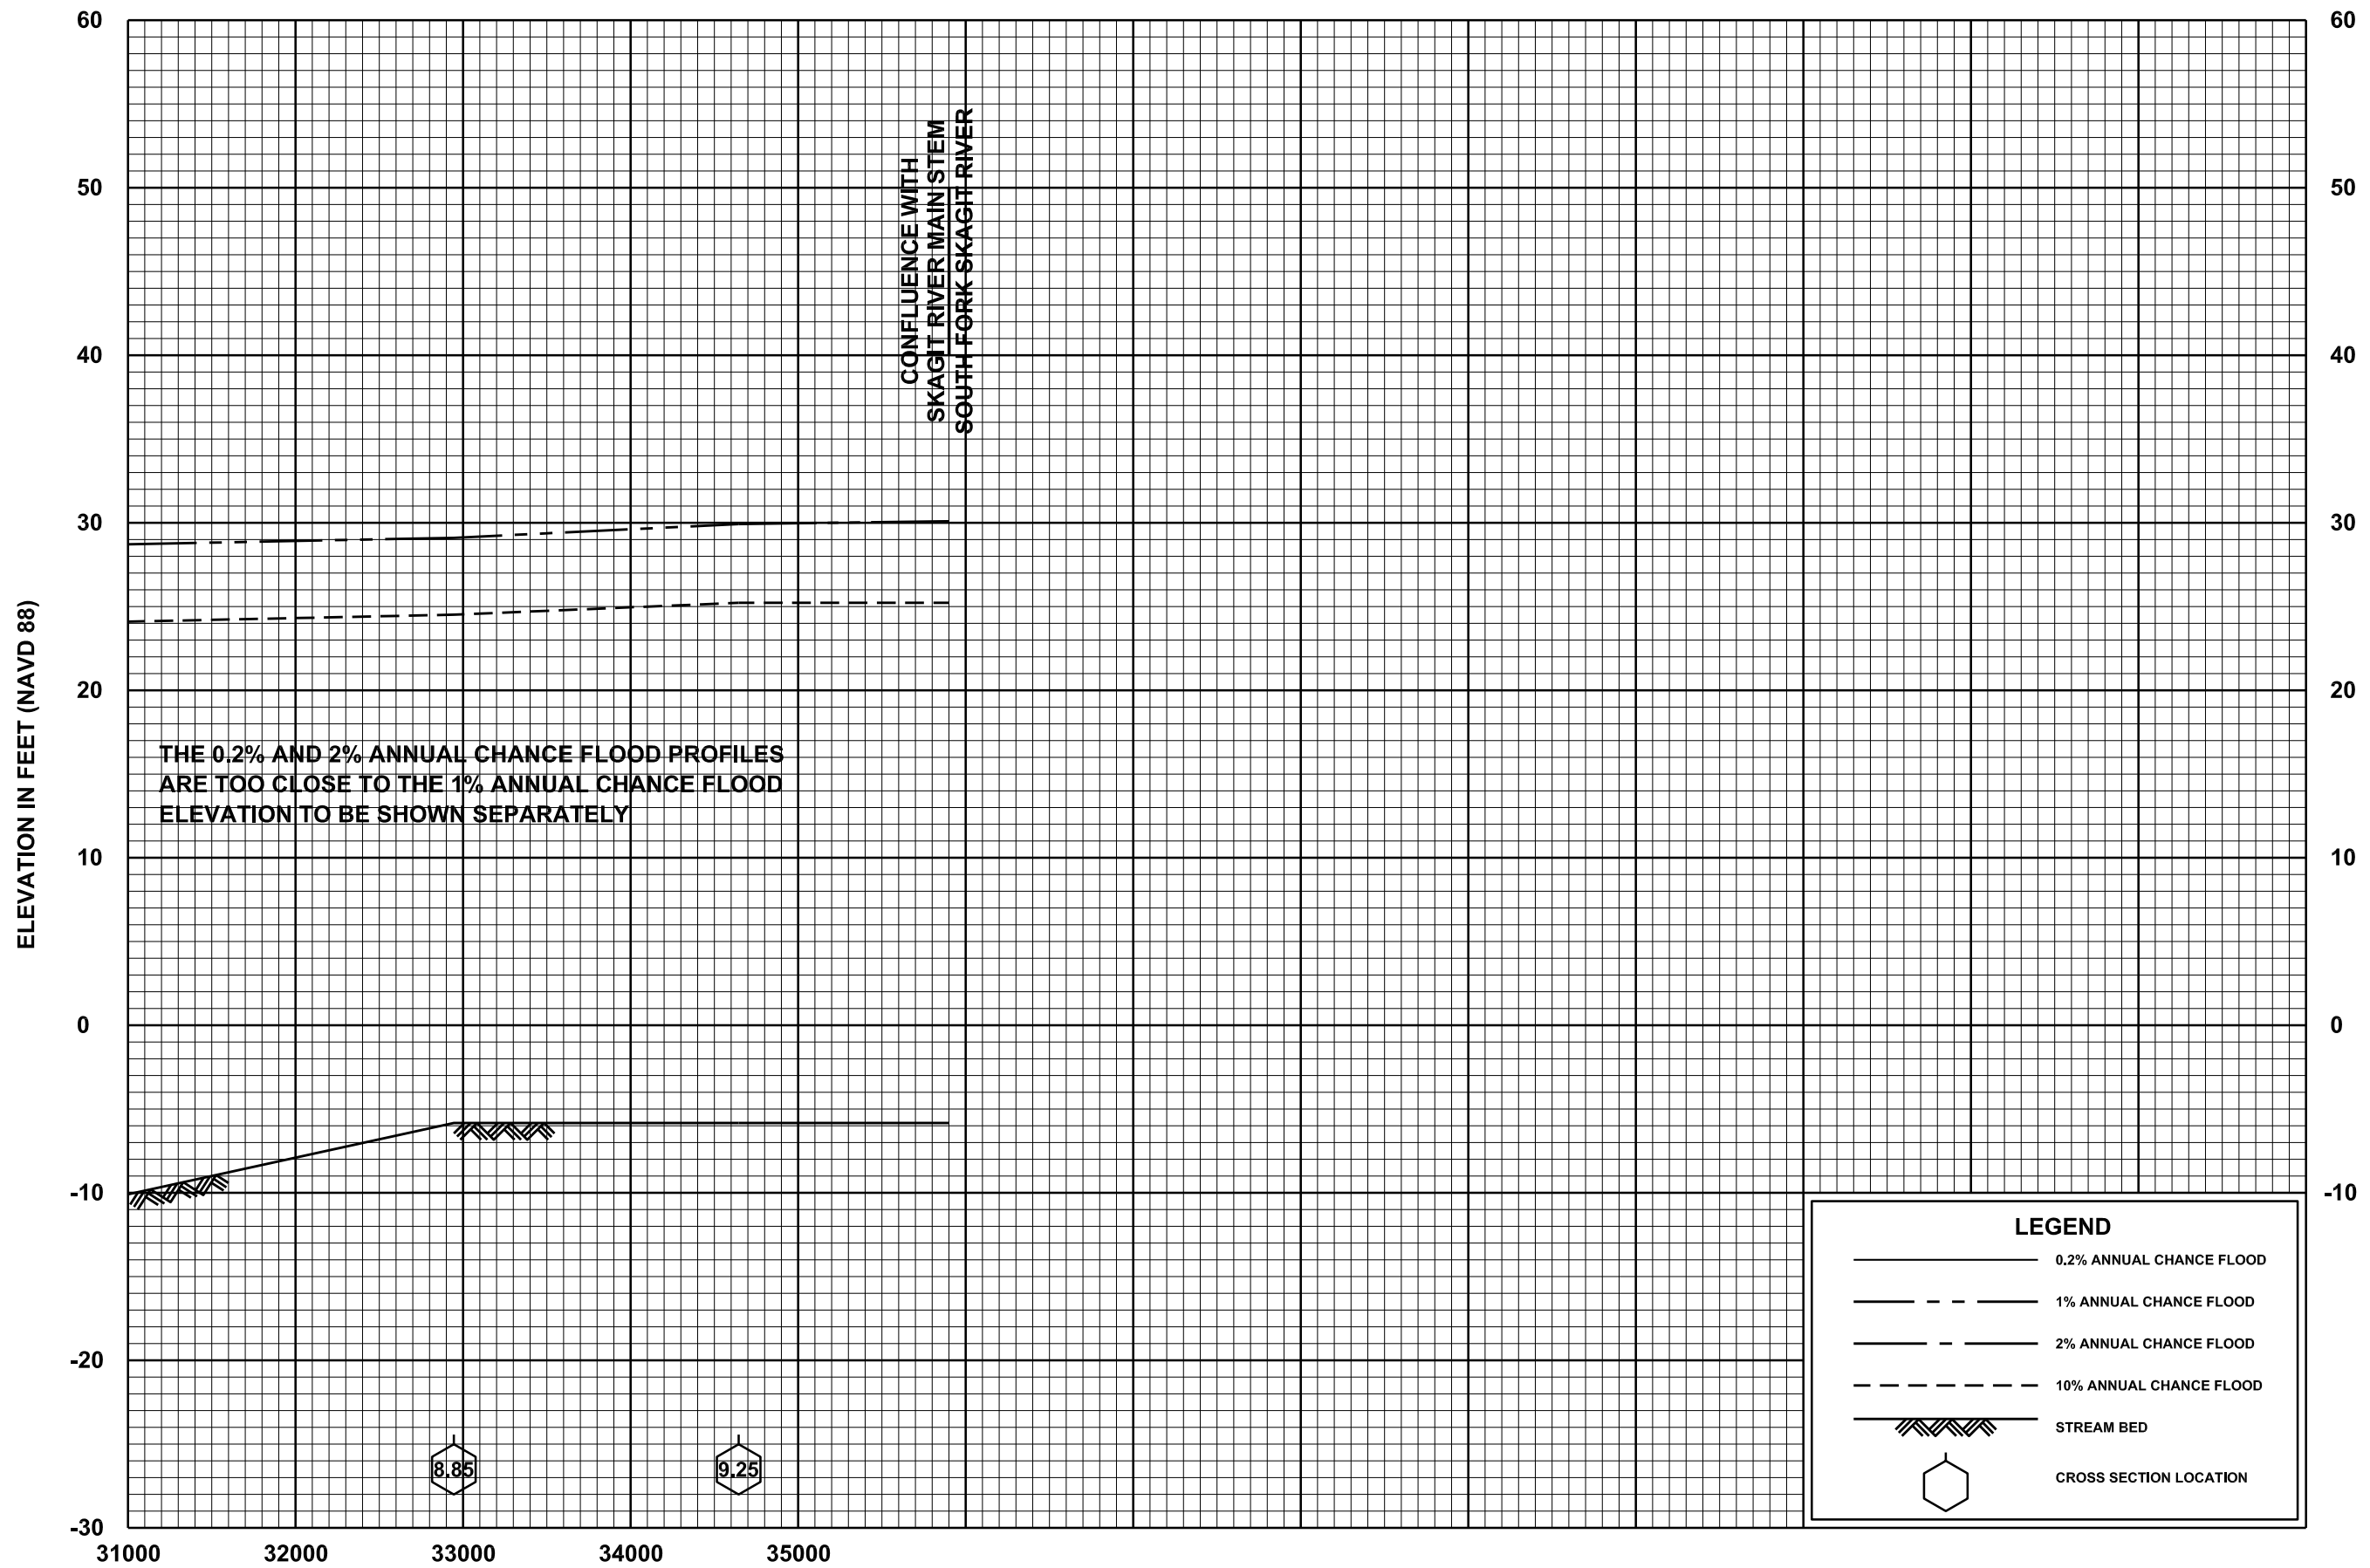

FLOOD PROFILES
NORTH FORK SKAGIT RIVER

FEDERAL EMERGENCY MANAGEMENT AGENCY
SKAGIT COUNTY, WA
AND INCORPORATED AREAS

**FLOOD PROFILES
NORTH FORK SKAGIT RIVER**

FEDERAL EMERGENCY MANAGEMENT AGENCY
SKAGIT COUNTY, WA
AND INCORPORATED AREAS

STREAM DISTANCE IN FEET ABOVE MOUTH AT SKAGIT BAY

FLOOD PROFILES

NORTH FORK SKAGIT RIVER

FEDERAL EMERGENCY MANAGEMENT AGENCY

SKAGIT COUNTY, WA
AND INCORPORATED AREAS