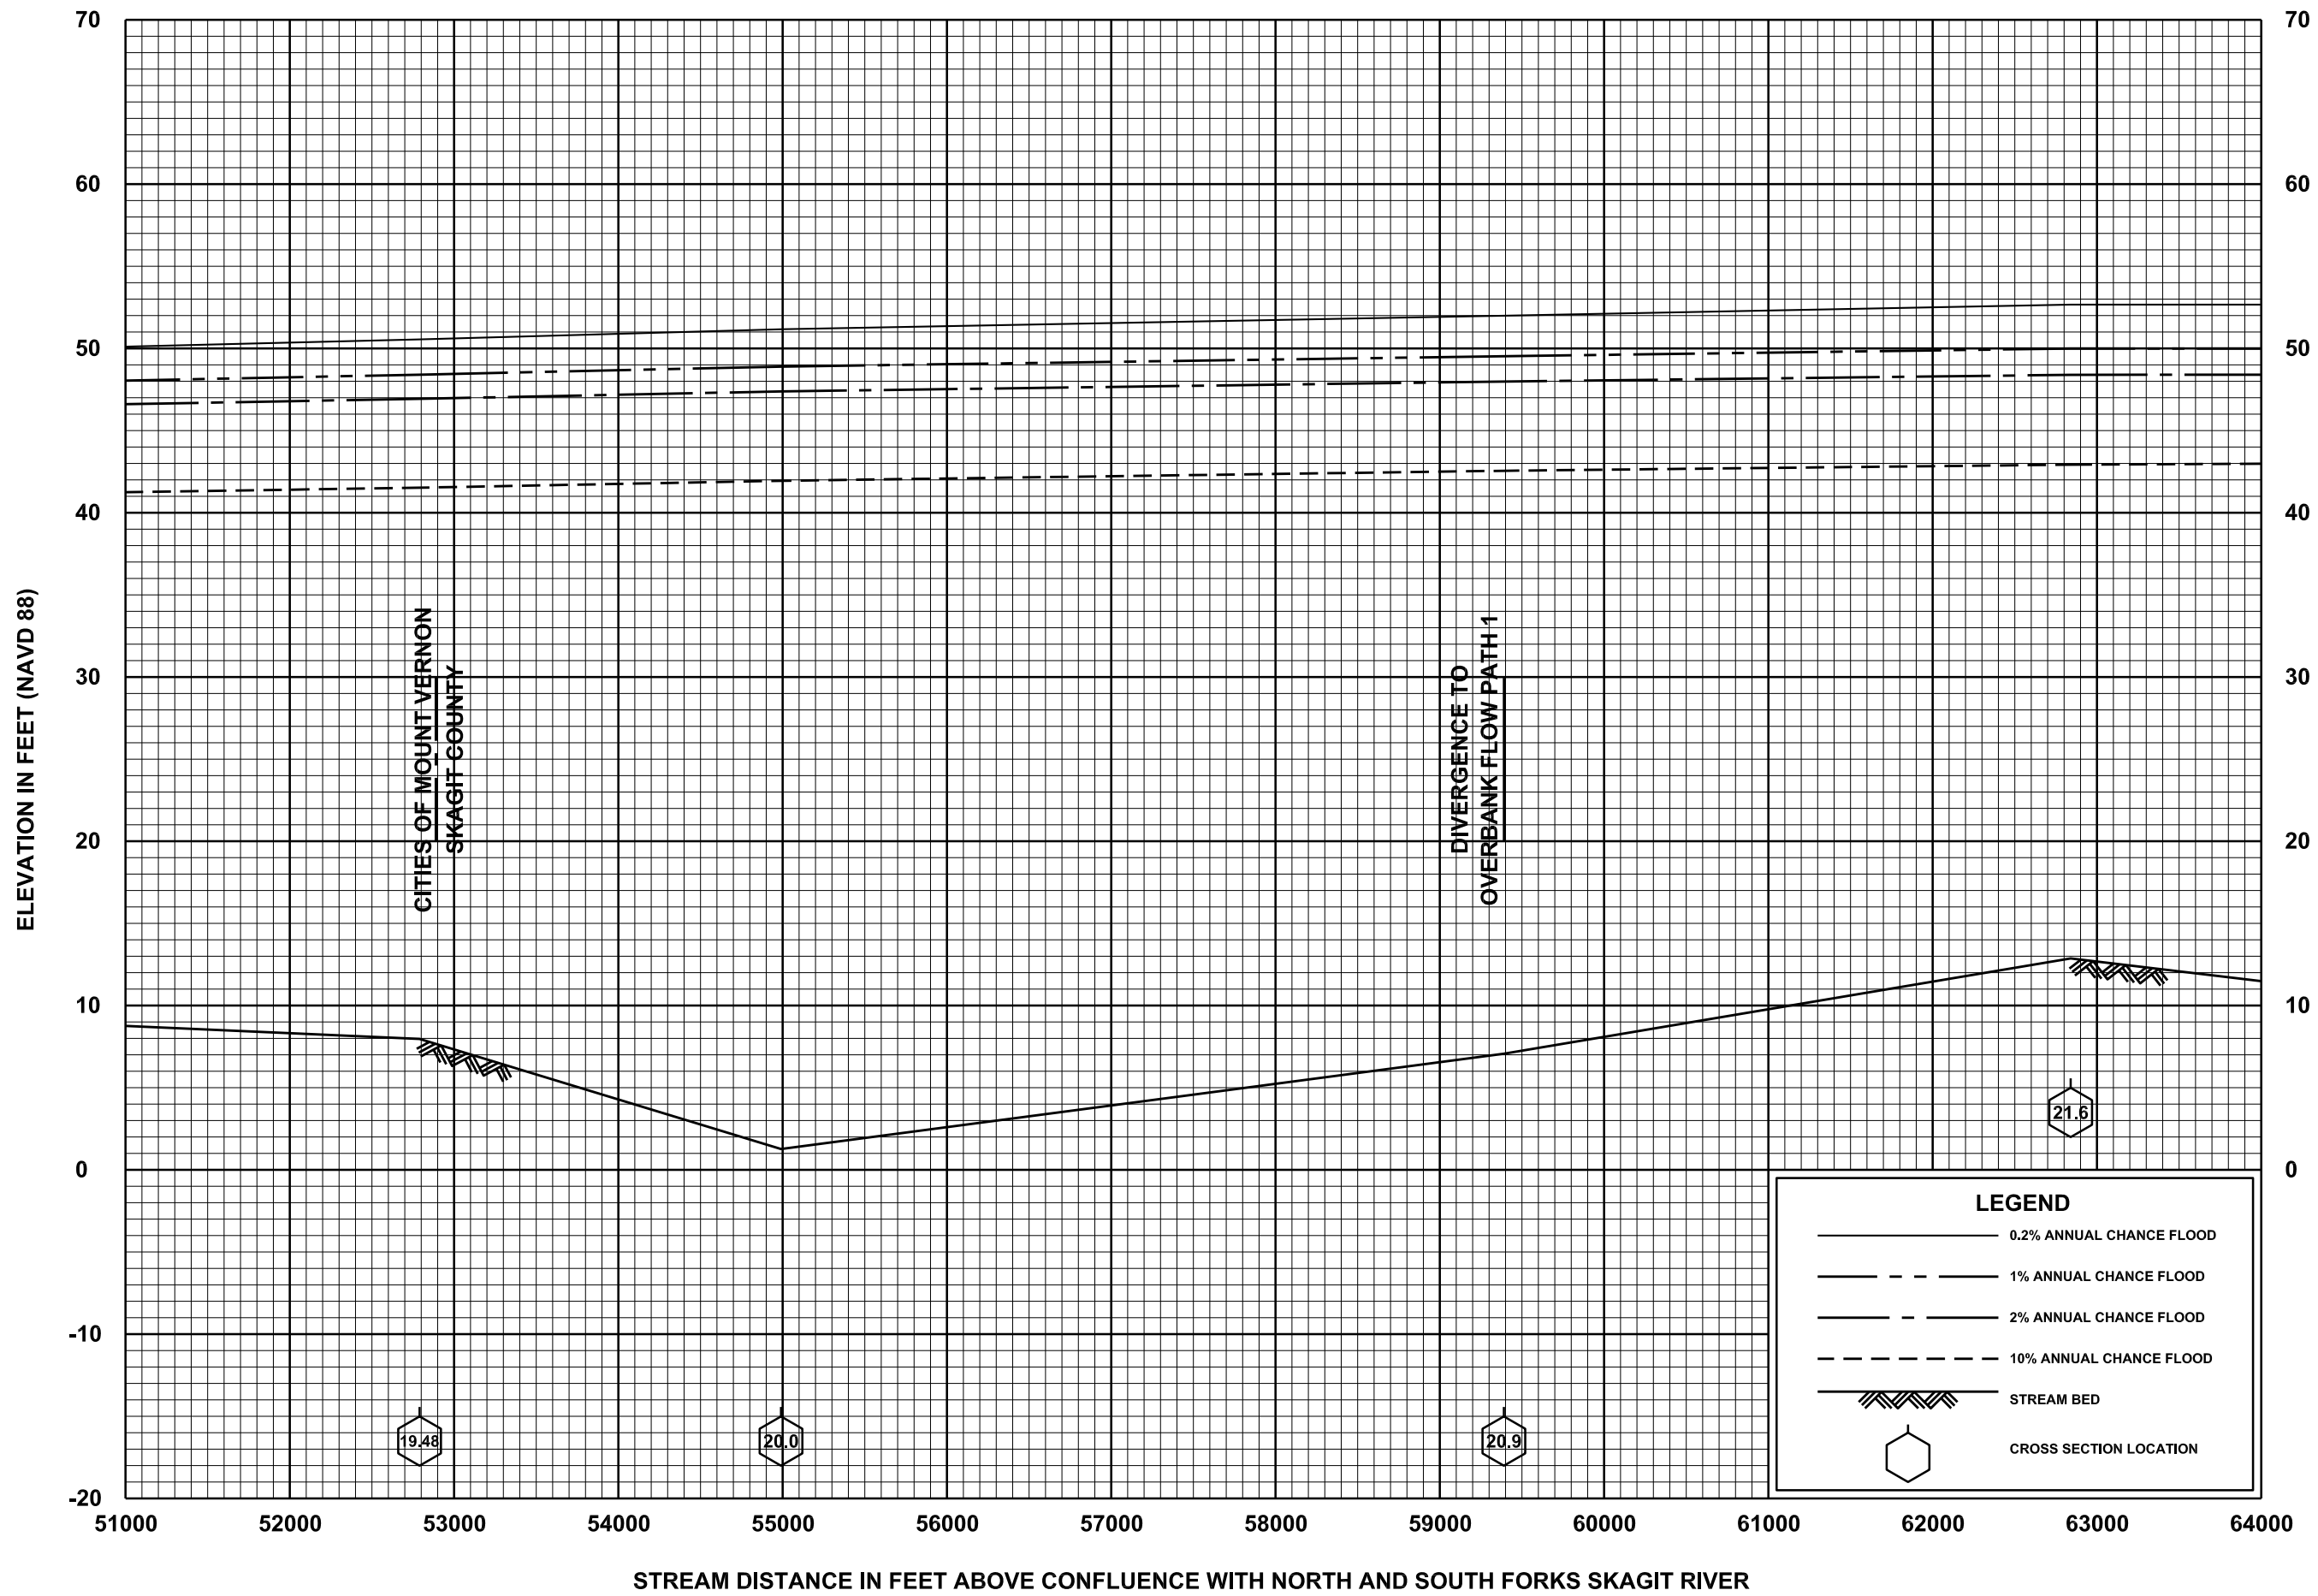

FLOOD PROFILES

SKAGIT RIVER MAIN STEM

FEDERAL EMERGENCY MANAGEMENT AGENCY

SKAGIT COUNTY, WA
AND INCORPORATED AREAS

FLOOD PROFILES

SKAGIT RIVER MAIN STEM

FEDERAL EMERGENCY MANAGEMENT AGENCY

SKAGIT COUNTY, WA
AND INCORPORATED AREAS

FLOOD PROFILES

SKAGIT RIVER MAIN STEM

FEDERAL EMERGENCY MANAGEMENT AGENCY
SKAGIT COUNTY, WA
 AND INCORPORATED AREAS

FLOOD PROFILES

SKAGIT RIVER MAIN STEM

FEDERAL EMERGENCY MANAGEMENT AGENCY

SKAGIT COUNTY, WA