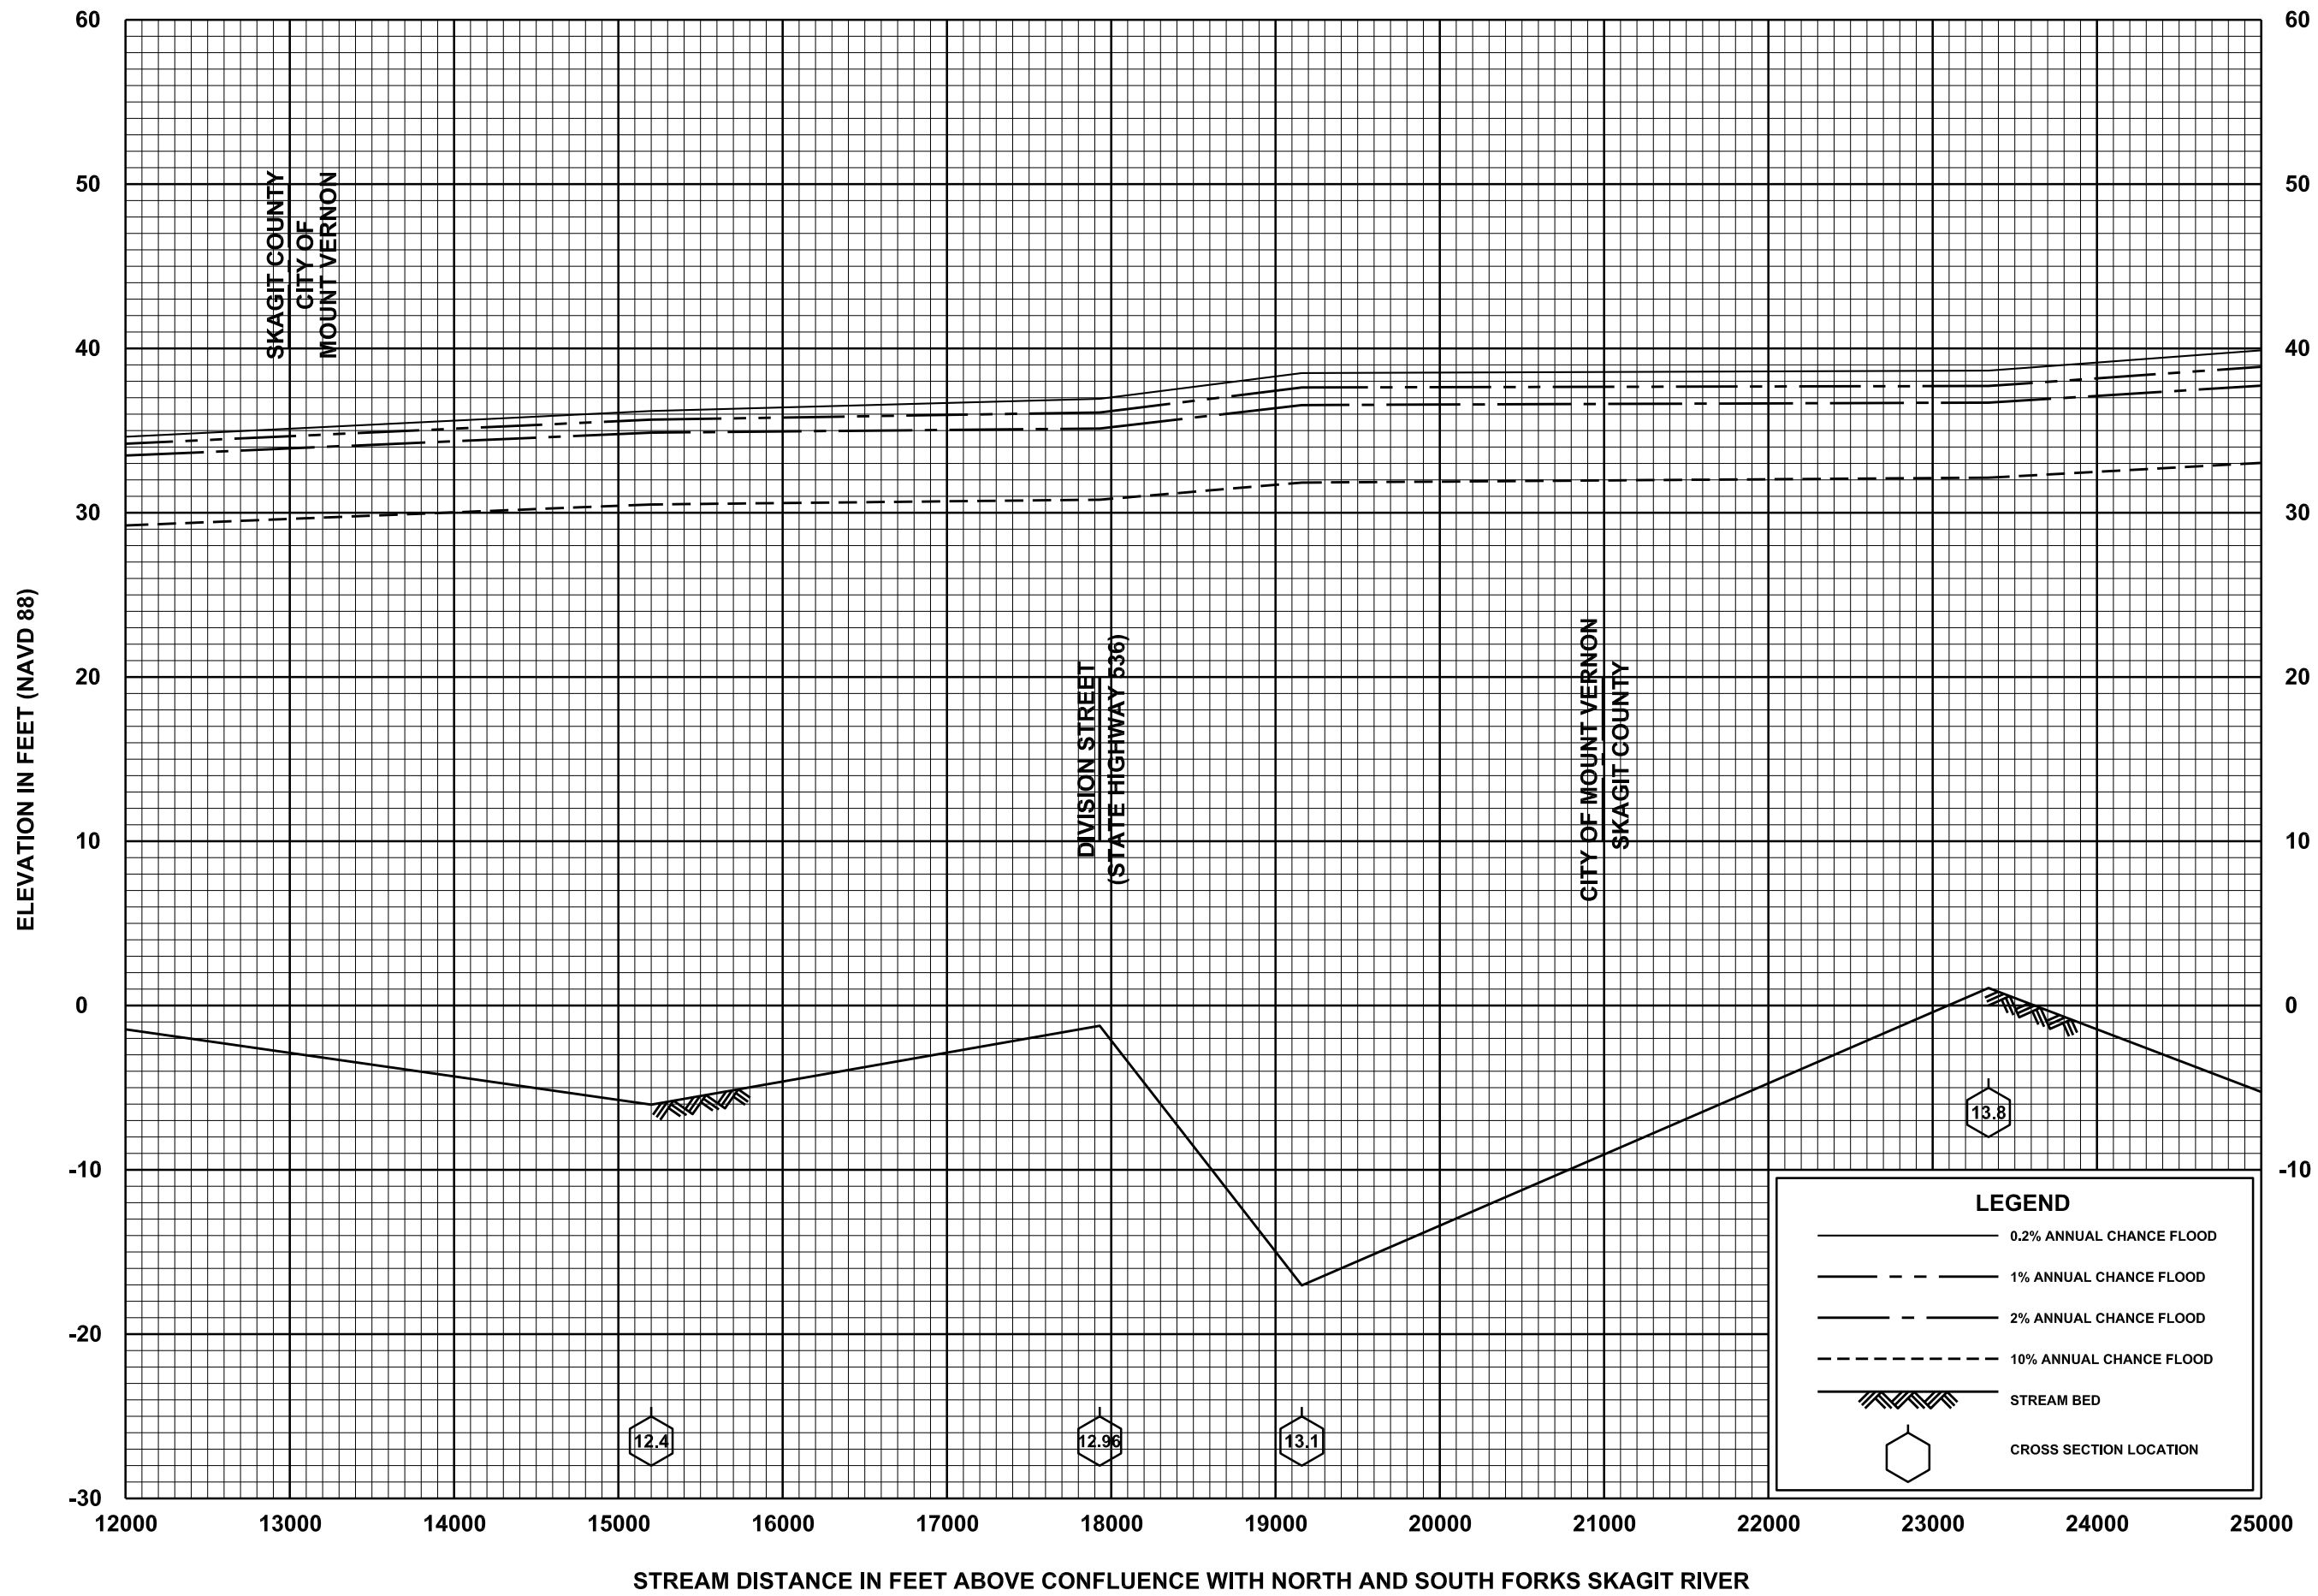

FLOOD PROFILES

SKAGIT RIVER MAIN STEM

FEDERAL EMERGENCY MANAGEMENT AGENCY

SKAGIT COUNTY, WA
AND INCORPORATED AREAS

FLOOD PROFILES

SKAGIT RIVER MAIN STEM

FEDERAL EMERGENCY MANAGEMENT AGENCY

SKAGIT COUNTY, WA
AND INCORPORATED AREAS

FLOOD PROFILES

SKAGIT RIVER MAIN STEM

FEDERAL EMERGENCY MANAGEMENT AGENCY
SKAGIT COUNTY, WA
 AND INCORPORATED AREAS

FLOOD PROFILES

SKAGIT RIVER MAIN STEM

FEDERAL EMERGENCY MANAGEMENT AGENCY

SKAGIT COUNTY, WA

AND INCORPORATED AREAS