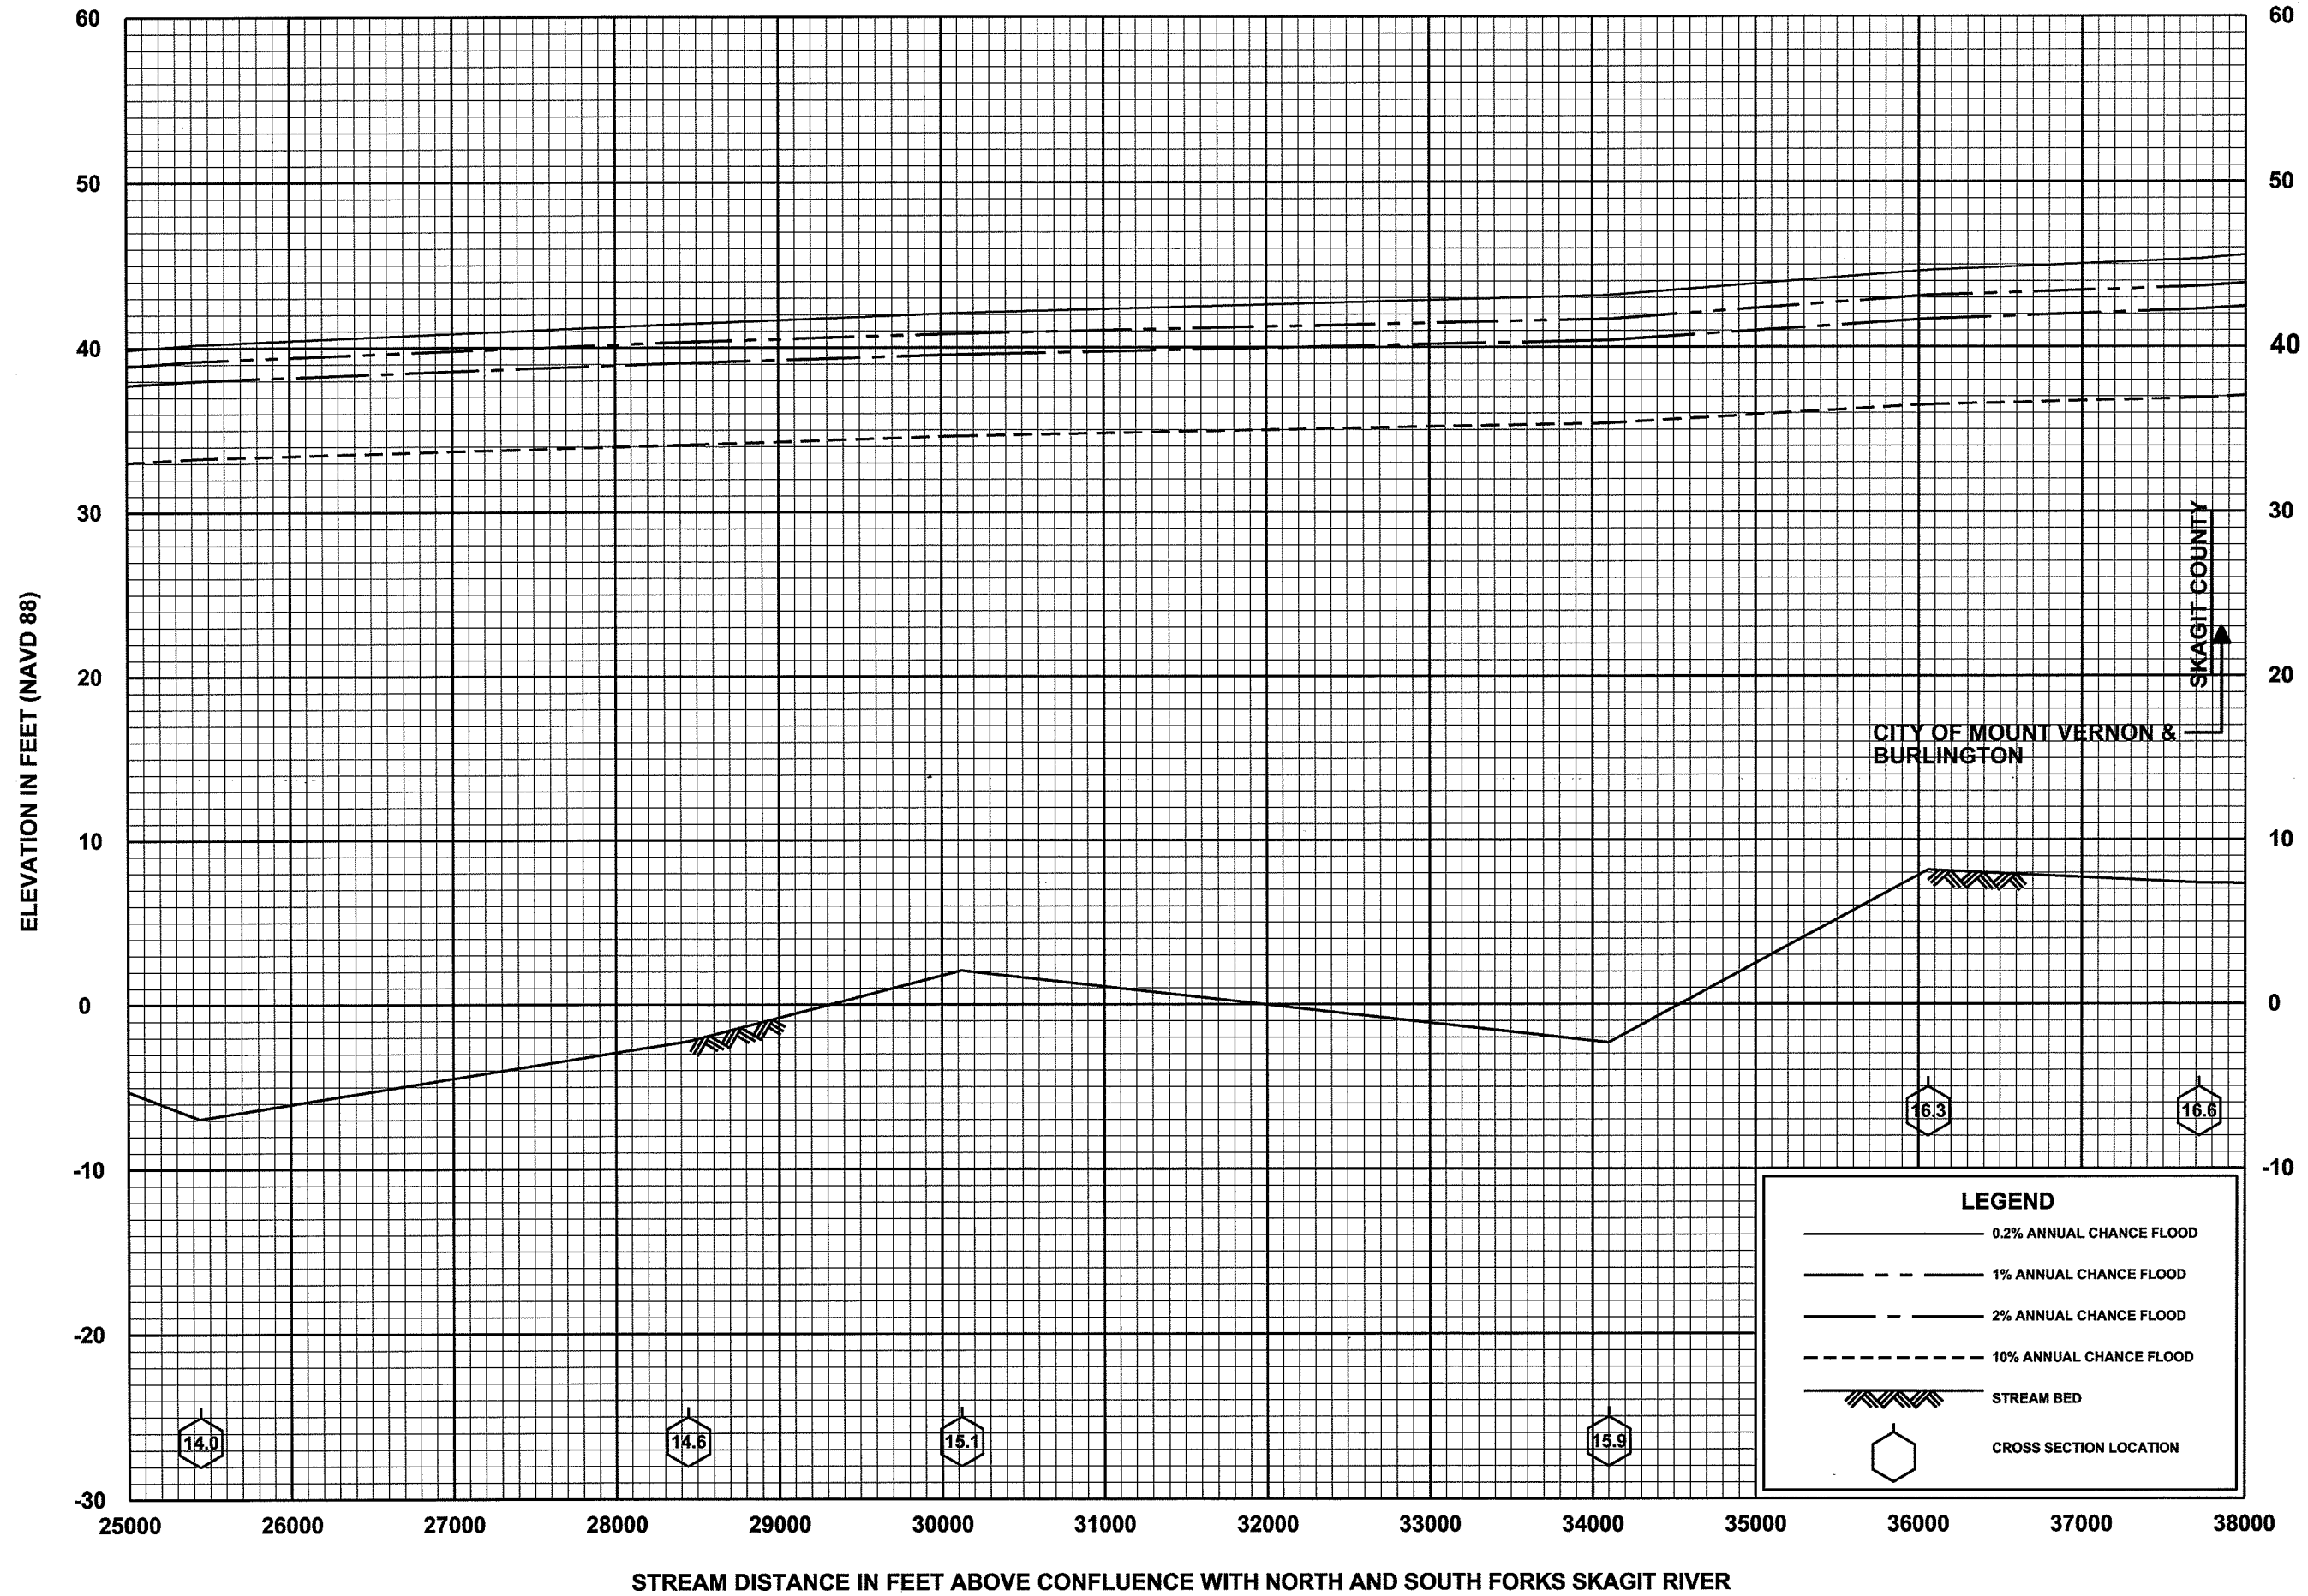

FLOOD PROFILES

SKAGIT RIVER MAIN STEM

FEDERAL EMERGENCY MANAGEMENT AGENCY

SKAGIT COUNTY, WA
AND INCORPORATED AREAS

FLOOD PROFILES

SKAGIT RIVER MAIN STEM

FEDERAL EMERGENCY MANAGEMENT AGENCY

SKAGIT COUNTY, WA
AND INCORPORATED AREAS

FLOOD PROFILES

SKAGIT RIVER MAIN STEM

FEDERAL EMERGENCY MANAGEMENT AGENCY
SKAGIT COUNTY, WA
 AND INCORPORATED AREAS

FLOOD PROFILES

SKAGIT RIVER MAIN STEM

FEDERAL EMERGENCY MANAGEMENT AGENCY

SKAGIT COUNTY, WA