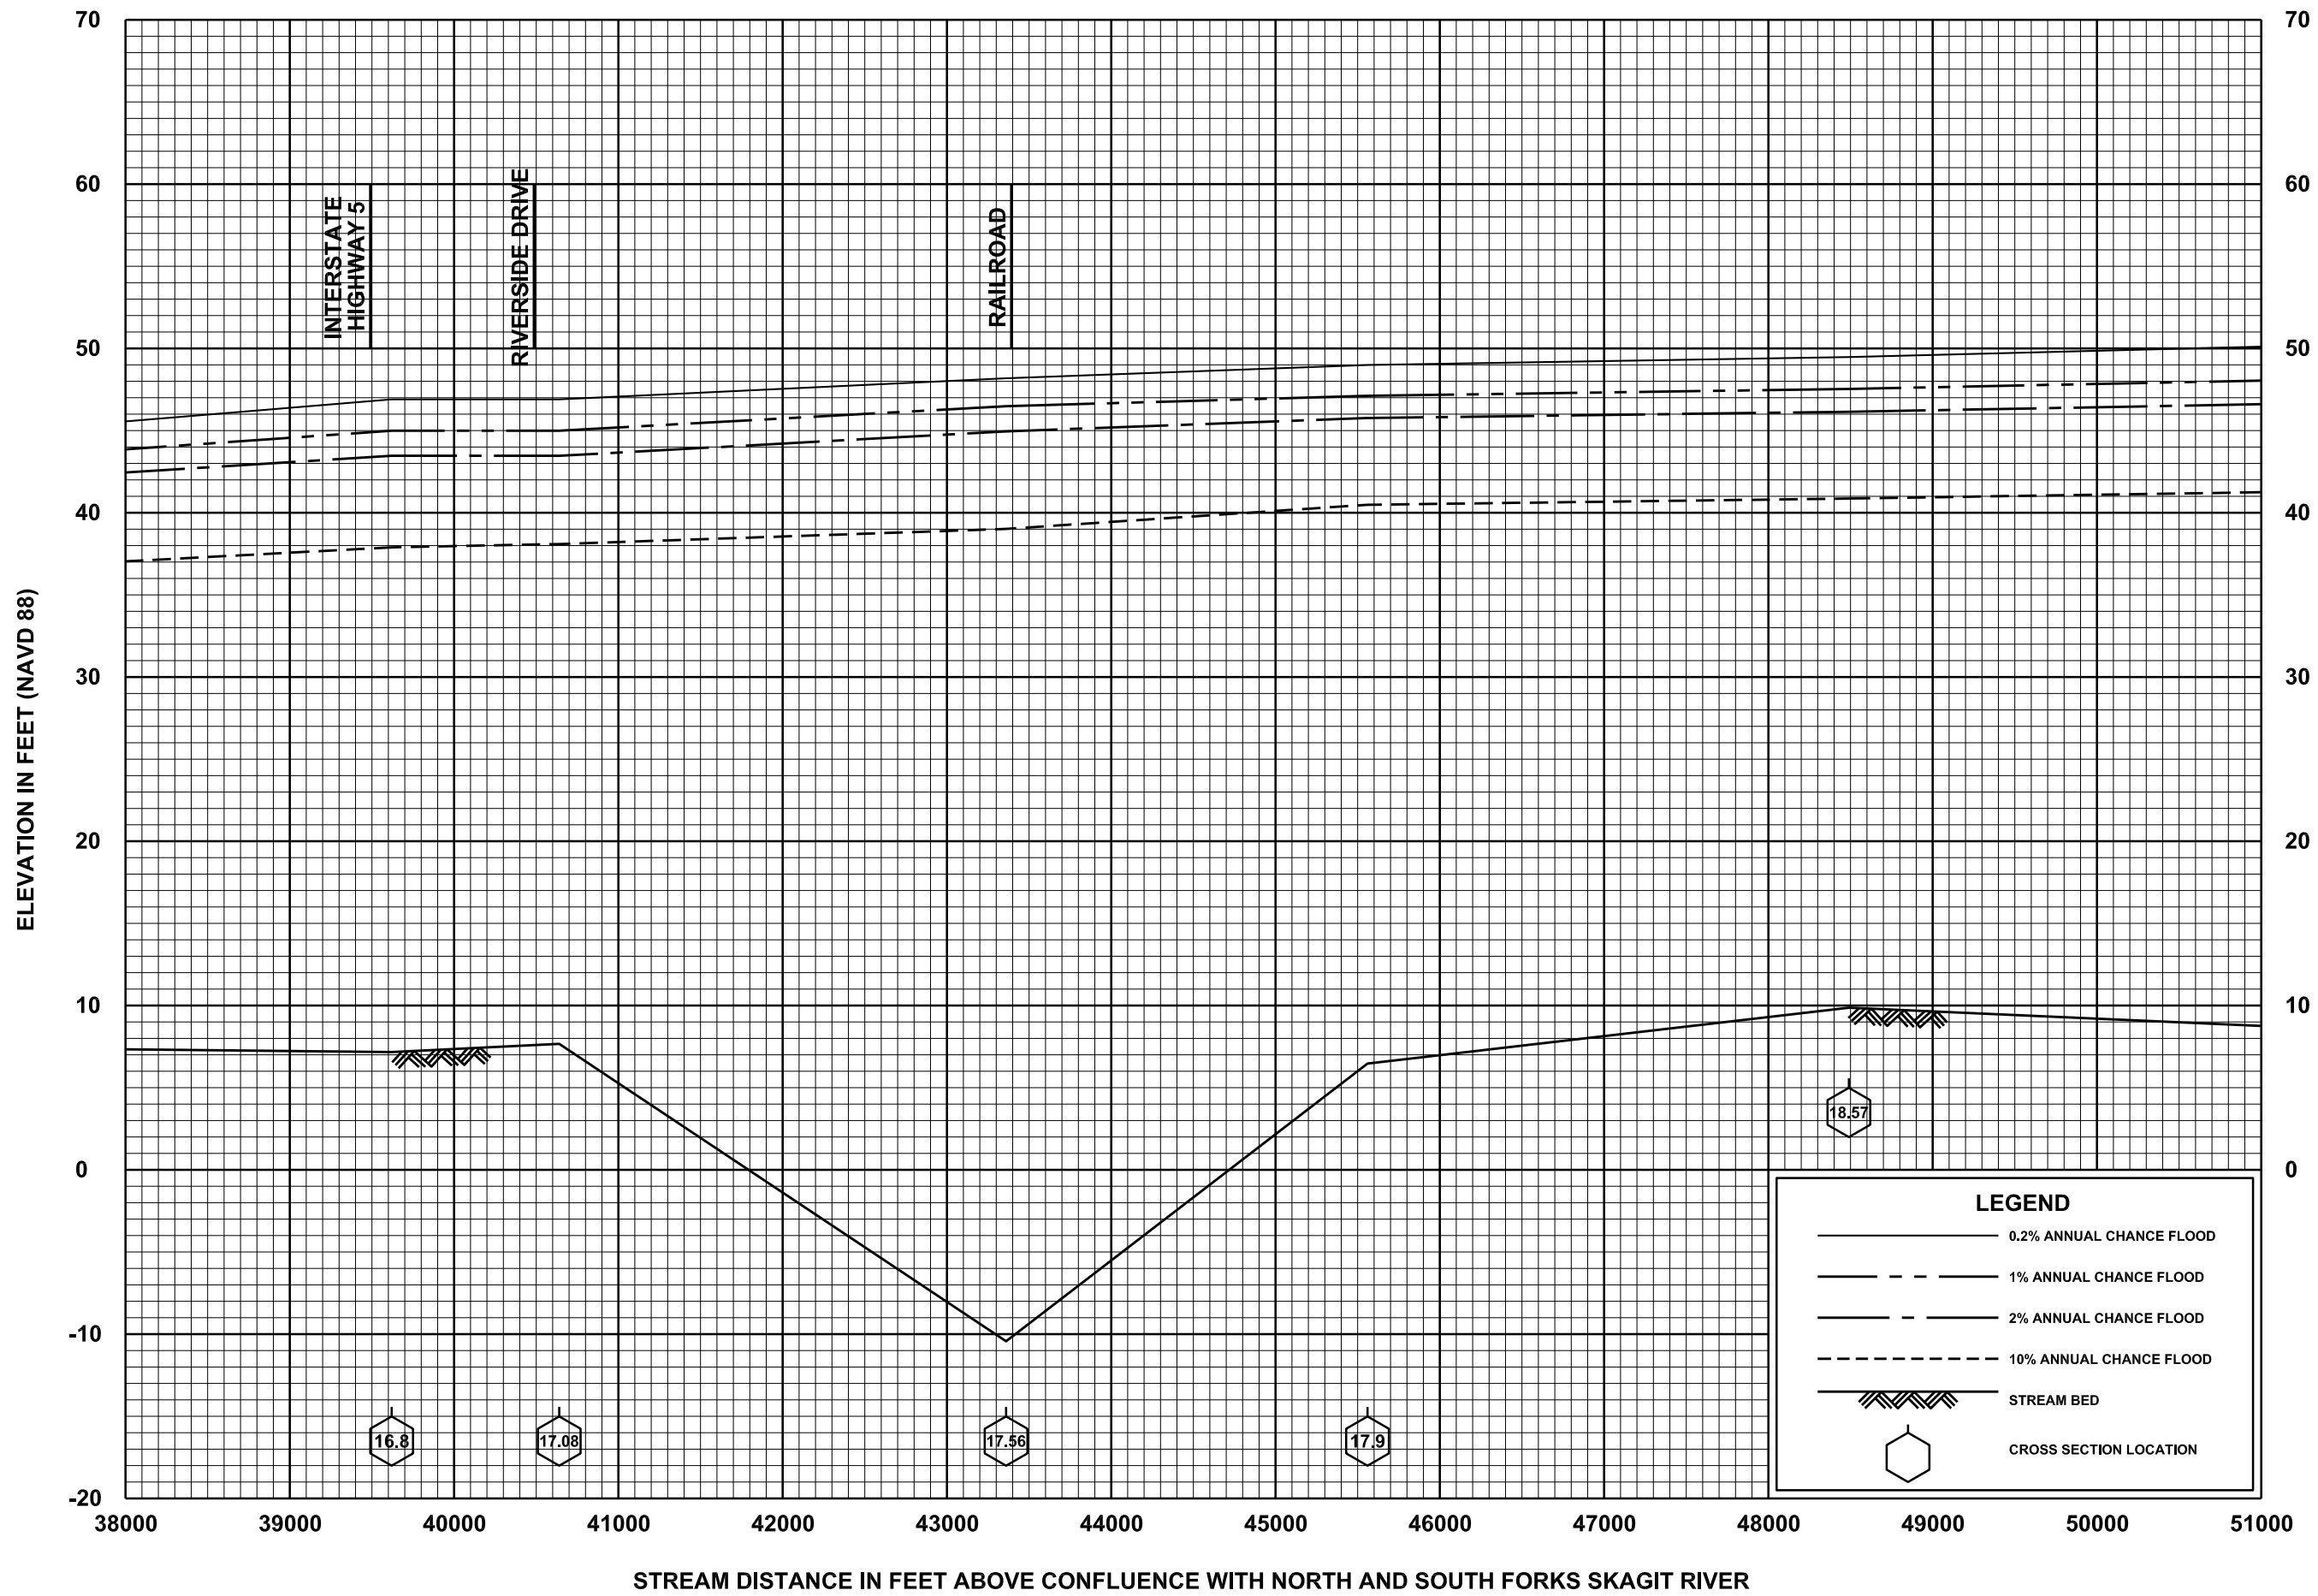

FLOOD PROFILES

SKAGIT RIVER MAIN STEM

FEDERAL EMERGENCY MANAGEMENT AGENCY

SKAGIT COUNTY, WA
AND INCORPORATED AREAS

FLOOD PROFILES

SKAGIT RIVER MAIN STEM

FEDERAL EMERGENCY MANAGEMENT AGENCY

SKAGIT COUNTY, WA
AND INCORPORATED AREAS

FLOOD PROFILES

SKAGIT RIVER MAIN STEM

FEDERAL EMERGENCY MANAGEMENT AGENCY
SKAGIT COUNTY, WA
 AND INCORPORATED AREAS

FLOOD PROFILES

SKAGIT RIVER MAIN STEM

FEDERAL EMERGENCY MANAGEMENT AGENCY

SKAGIT COUNTY, WA