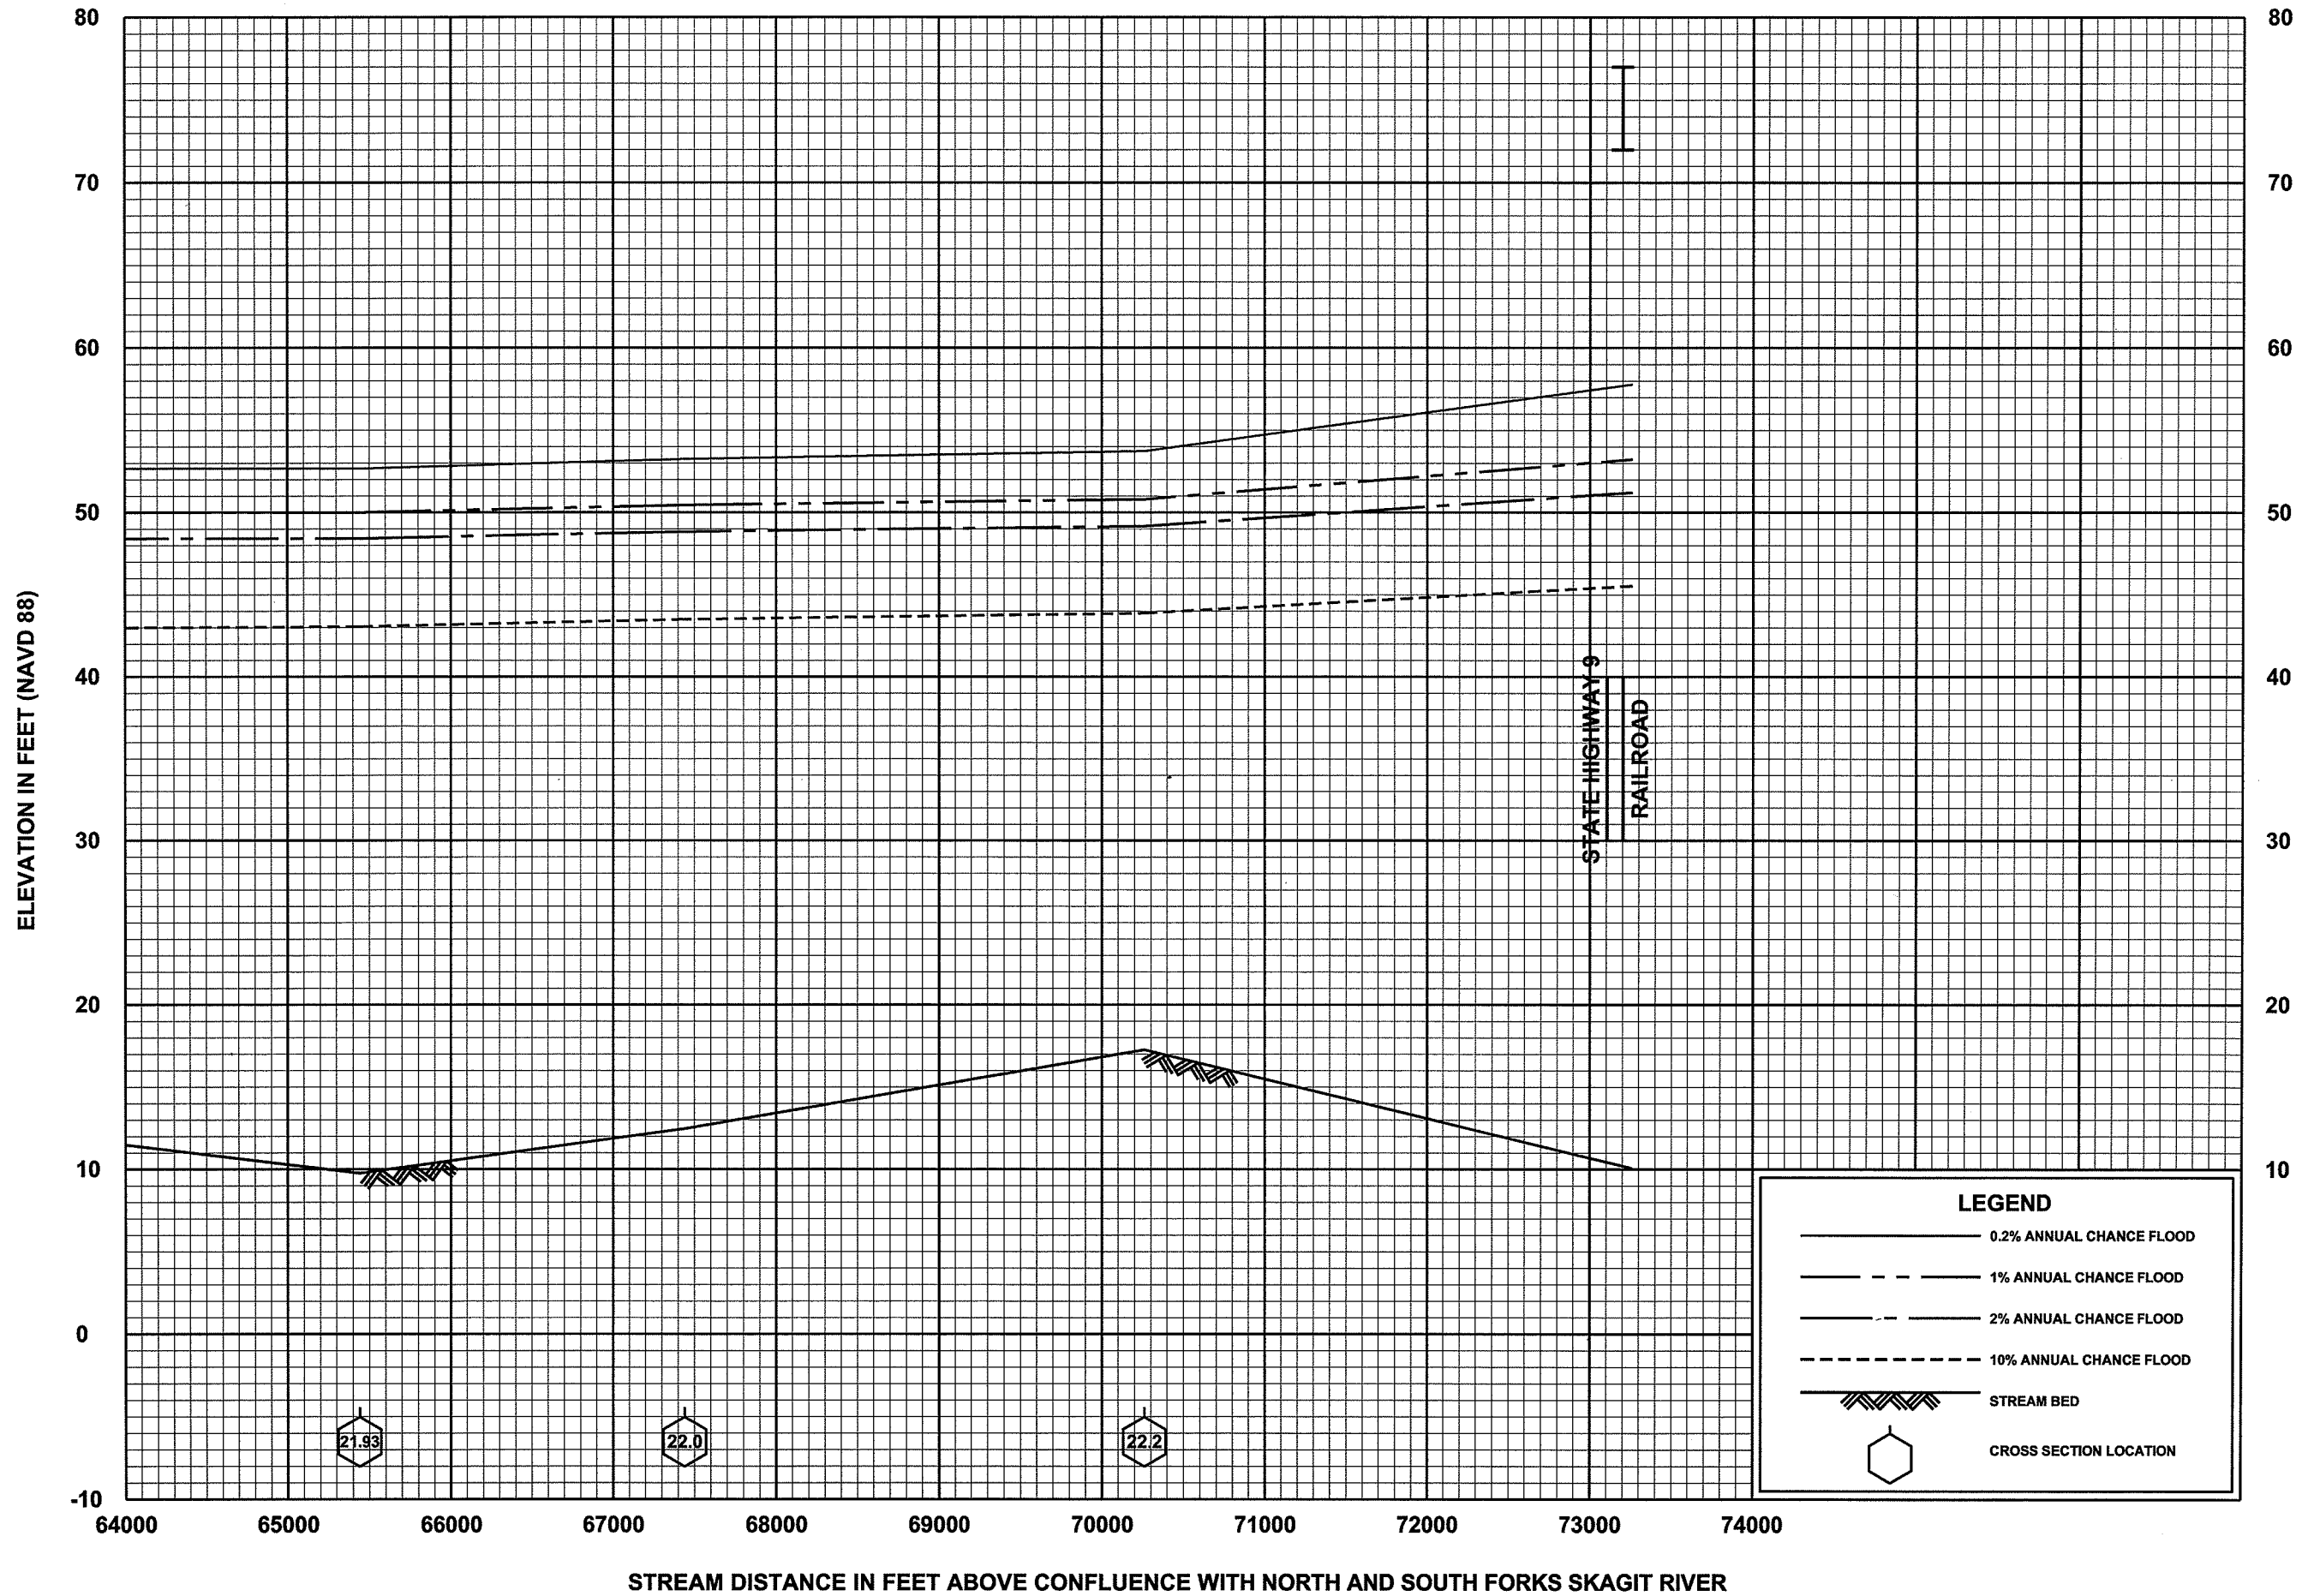

FLOOD PROFILES

SKAGIT RIVER MAIN STEM

FEDERAL EMERGENCY MANAGEMENT AGENCY

SKAGIT COUNTY, WA

AND INCORPORATED AREAS