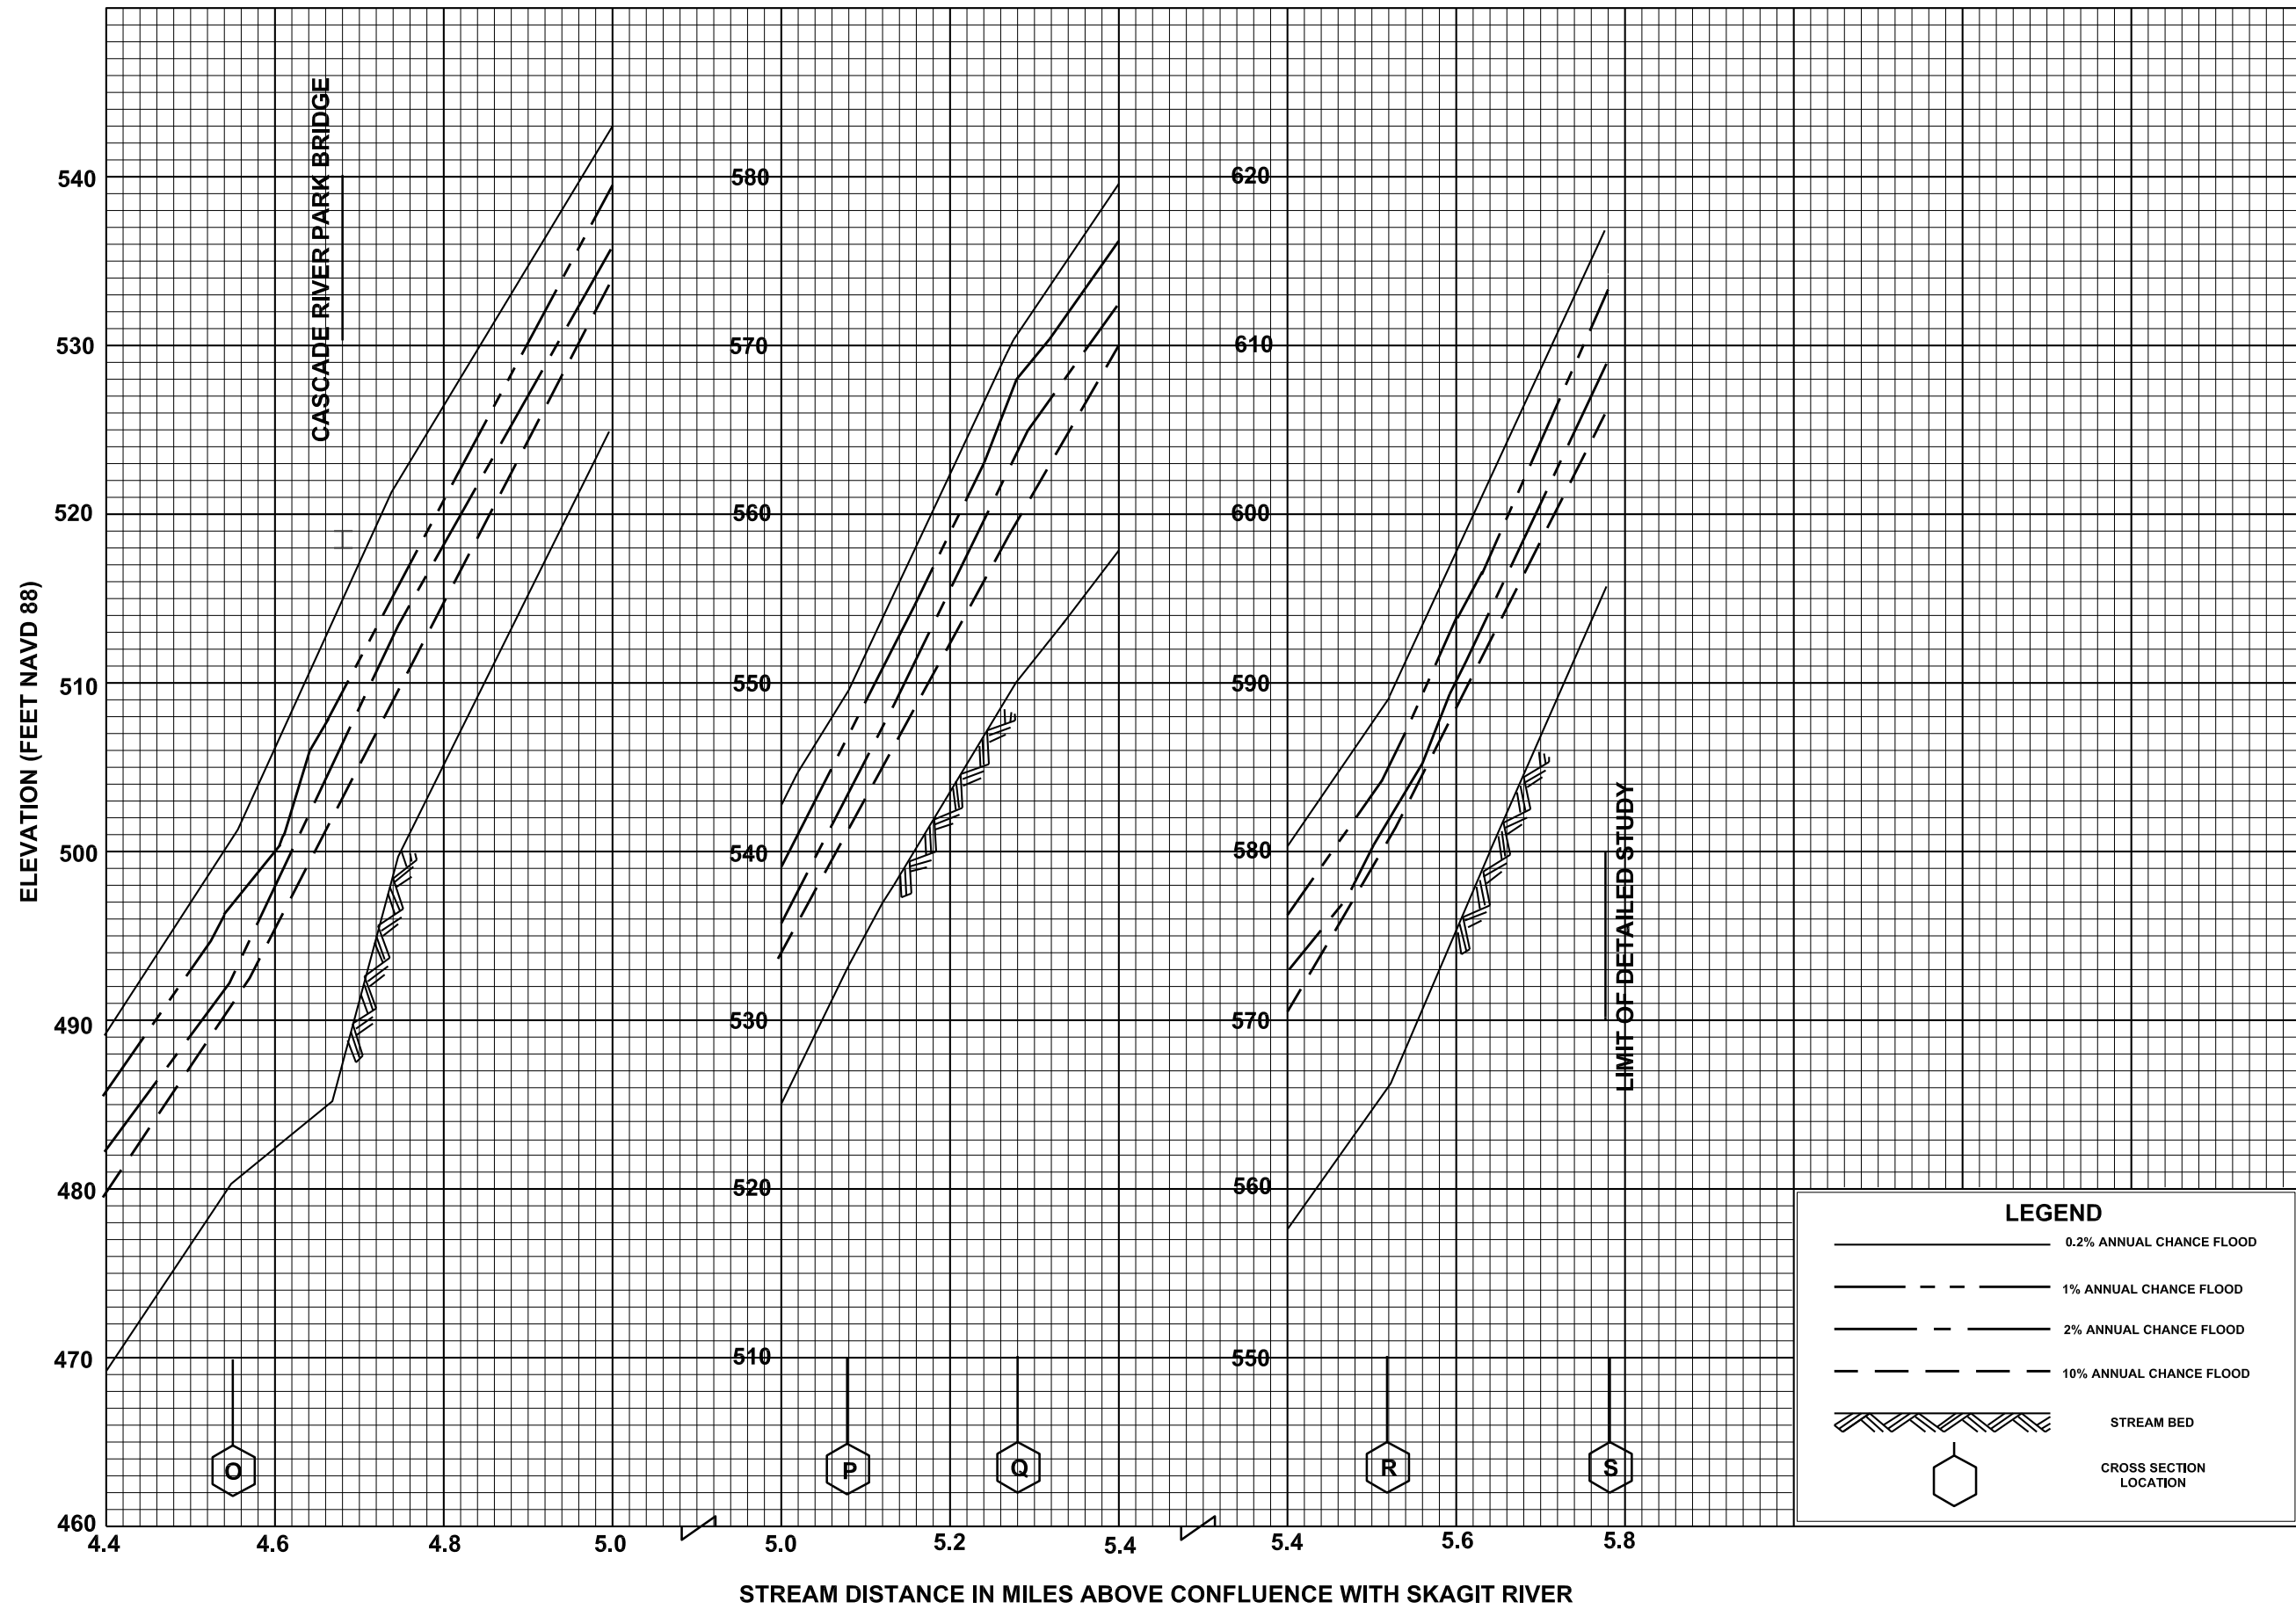

**FLOOD PROFILES
CASCADE RIVER**

FEDERAL EMERGENCY MANAGEMENT AGENCY
SKAGIT COUNTY, WA
AND INCORPORATED AREAS

**FLOOD PROFILES
CASCADE RIVER**

FEDERAL EMERGENCY MANAGEMENT AGENCY
SKAGIT COUNTY, WA
AND INCORPORATED AREAS