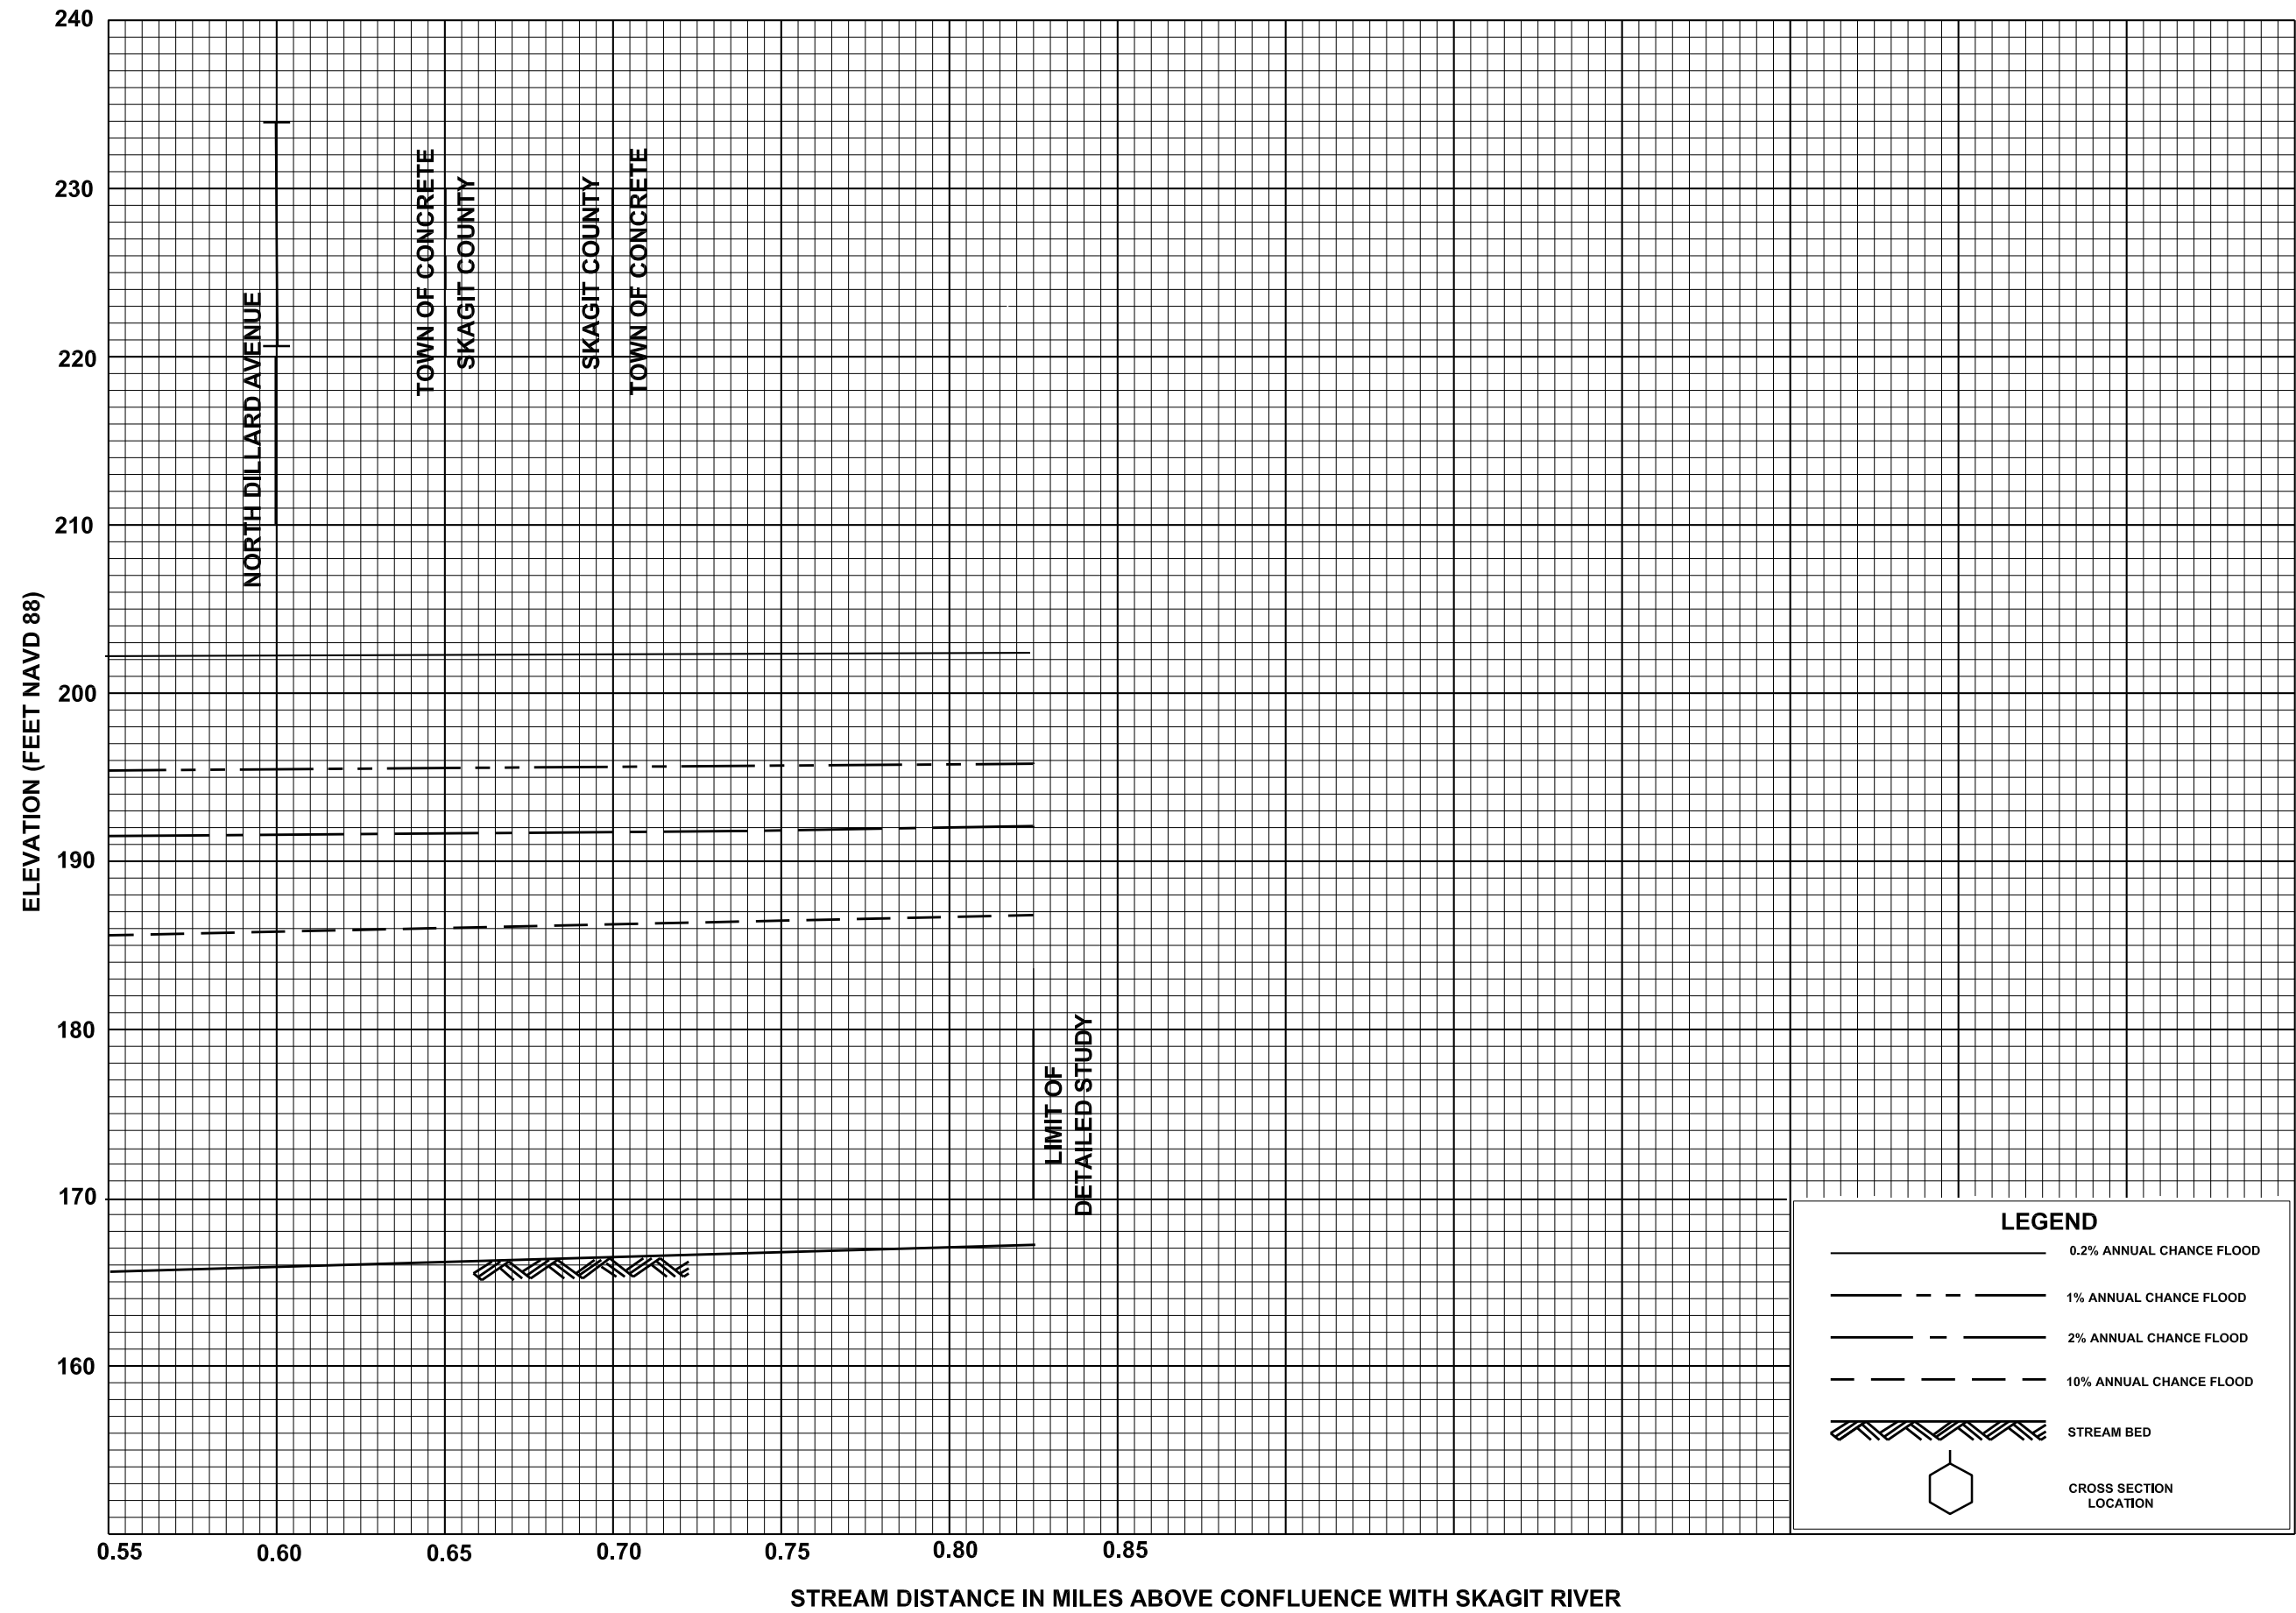

**FLOOD PROFILES**

**BAKER RIVER**

FEDERAL EMERGENCY MANAGEMENT AGENCY

**SKAGIT COUNTY, WA**  
AND INCORPORATED AREAS

**FLOOD PROFILES**

**BAKER RIVER**

FEDERAL EMERGENCY MANAGEMENT AGENCY

**SKAGIT COUNTY, WA**  
AND INCORPORATED AREAS

**FLOOD PROFILES**  
**CASCADE RIVER**

FEDERAL EMERGENCY MANAGEMENT AGENCY  
**SKAGIT COUNTY, WA**  
AND INCORPORATED AREAS