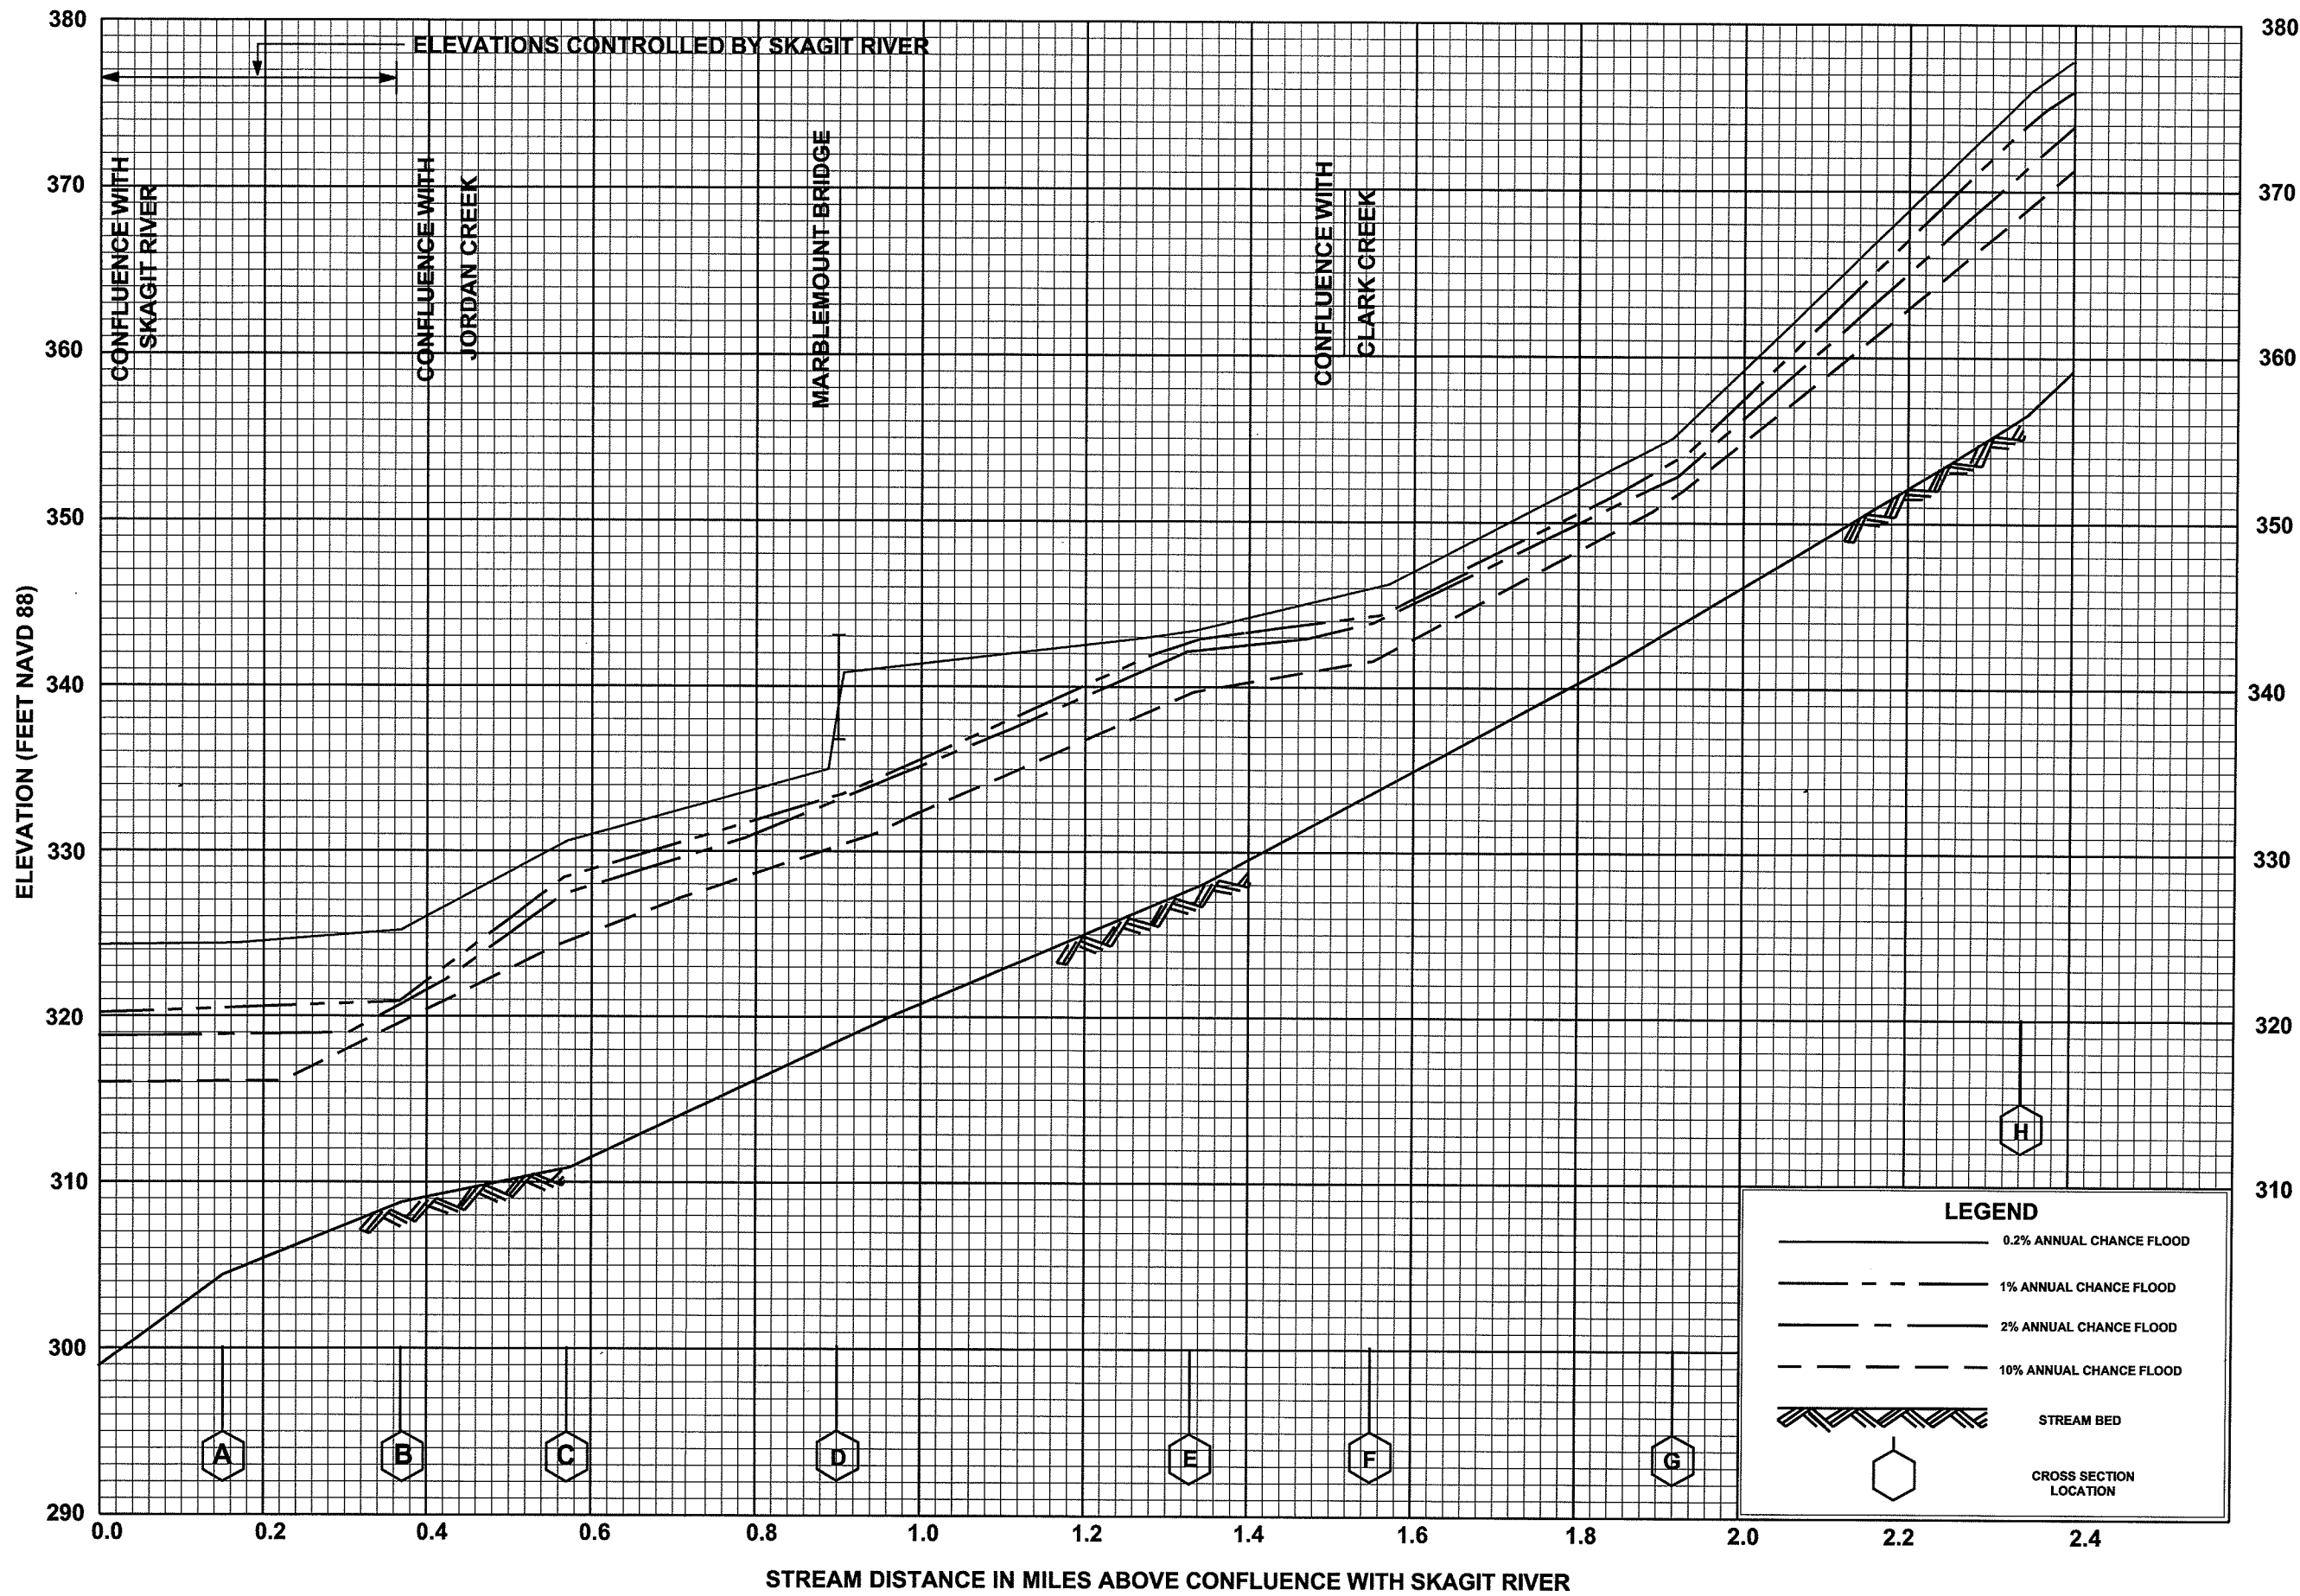

**FLOOD PROFILES**

**BAKER RIVER**

FEDERAL EMERGENCY MANAGEMENT AGENCY

**SKAGIT COUNTY, WA**  
AND INCORPORATED AREAS

**FLOOD PROFILES**

**BAKER RIVER**

FEDERAL EMERGENCY MANAGEMENT AGENCY

**SKAGIT COUNTY, WA**  
AND INCORPORATED AREAS

**FLOOD PROFILES**  
**CASCADE RIVER**

FEDERAL EMERGENCY MANAGEMENT AGENCY  
**SKAGIT COUNTY, WA**  
AND INCORPORATED AREAS