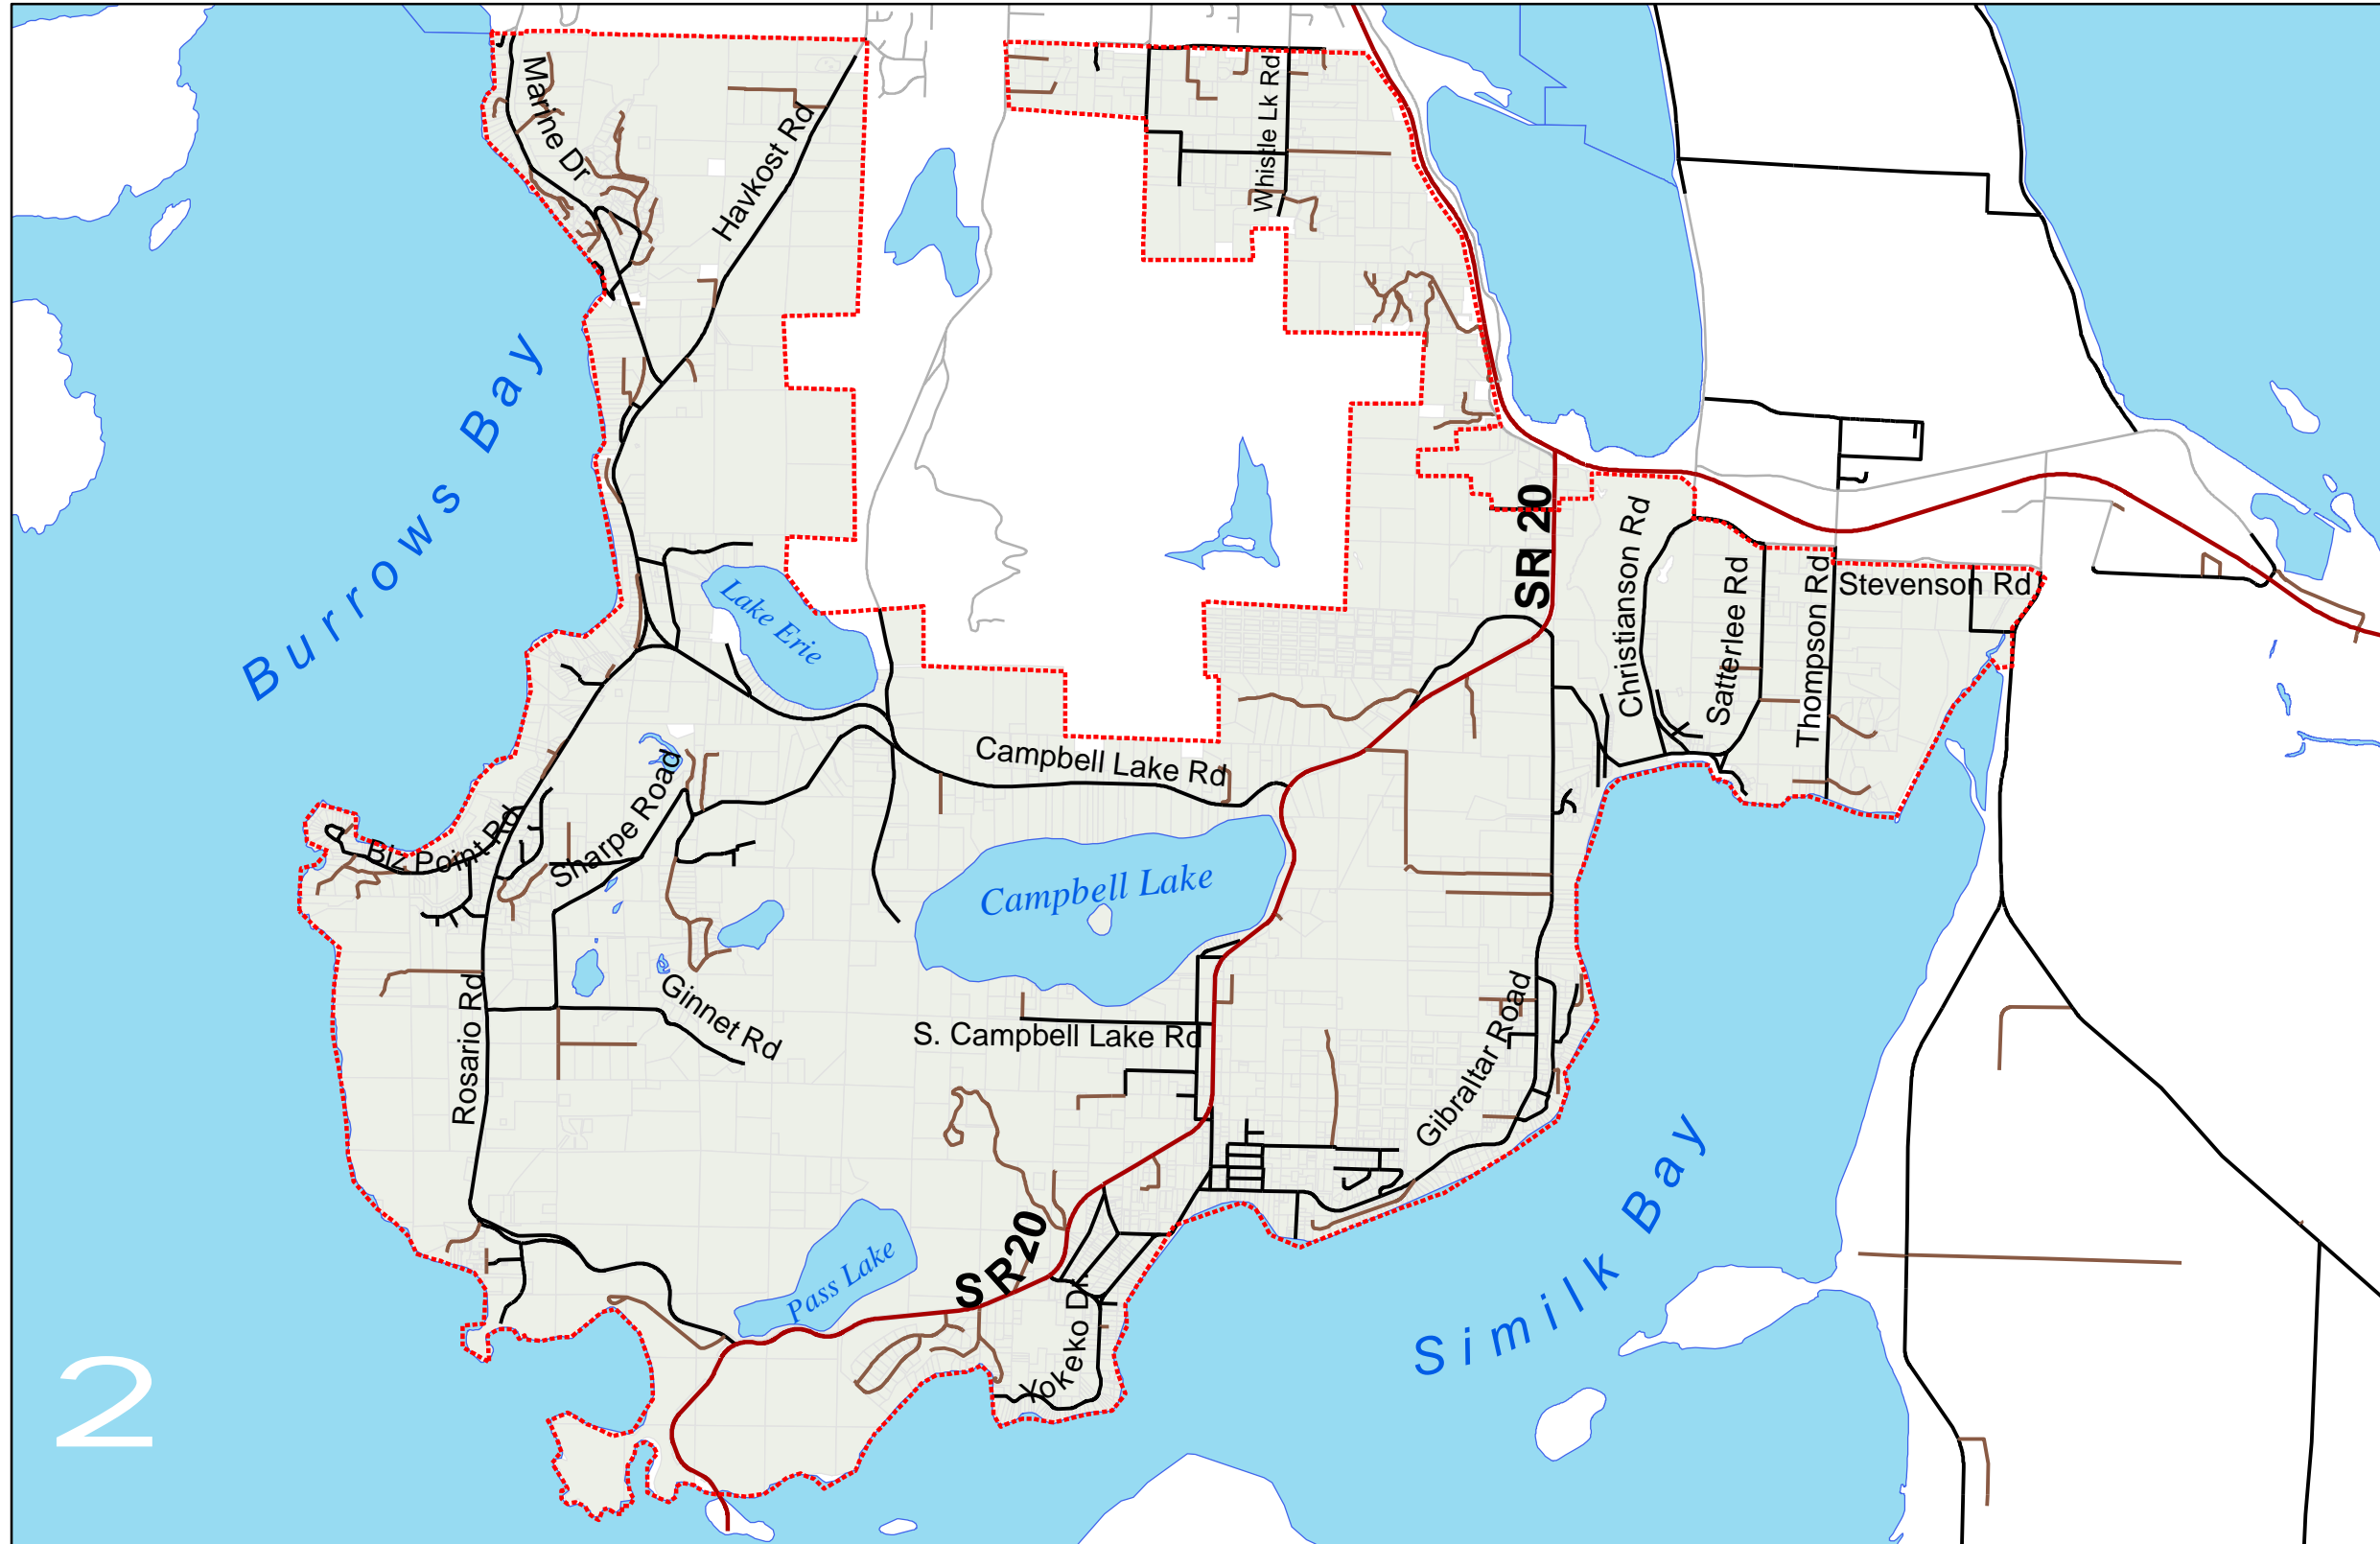

ROADS

Legend

-  State Highway
-  County Roads
-  Private Roads
-  City Streets
-  Water
-  Subarea Parcels

All mapping information supplied by Skagit County, and may not reflect actual or current conditions. Information has not been verified.

MAP DATE: MAY 2005

**BUREAU
VERITAS**

Berryman & Henigar

720 Third Avenue, Suite 1200
Seattle, WA 98104

206/505-3400
Fax 206/505-3406

2