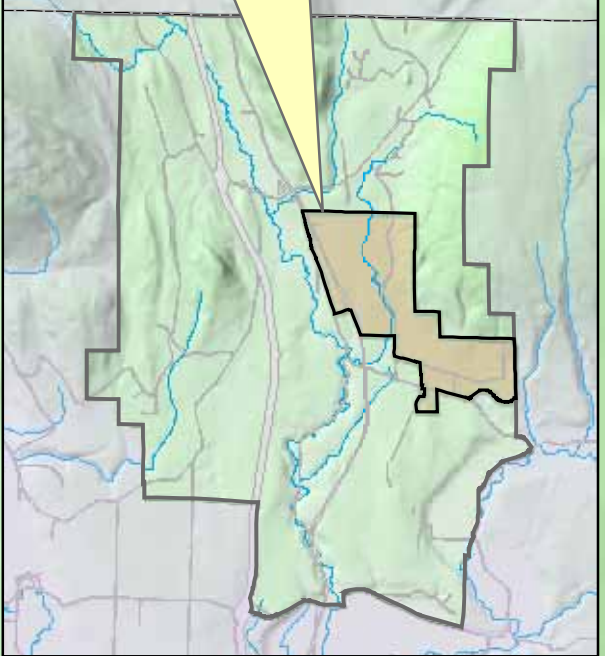

ALGER

Silver Creek

ALGER CAIN LAKE ROAD

MINNIE ROAD

FRANKIE BOB ROAD

Butler Creek

BUTLER CREEK ROAD

ECHO HILL ROAD

PARSON CREEK ROAD

WOODCREST LANE

Parsons Creek

Parsons Creek

Samish River

Detail Area Solberg

**Solberg Proposed
Alger Subarea Plan
Boundary**

Map Print Date: August 2005