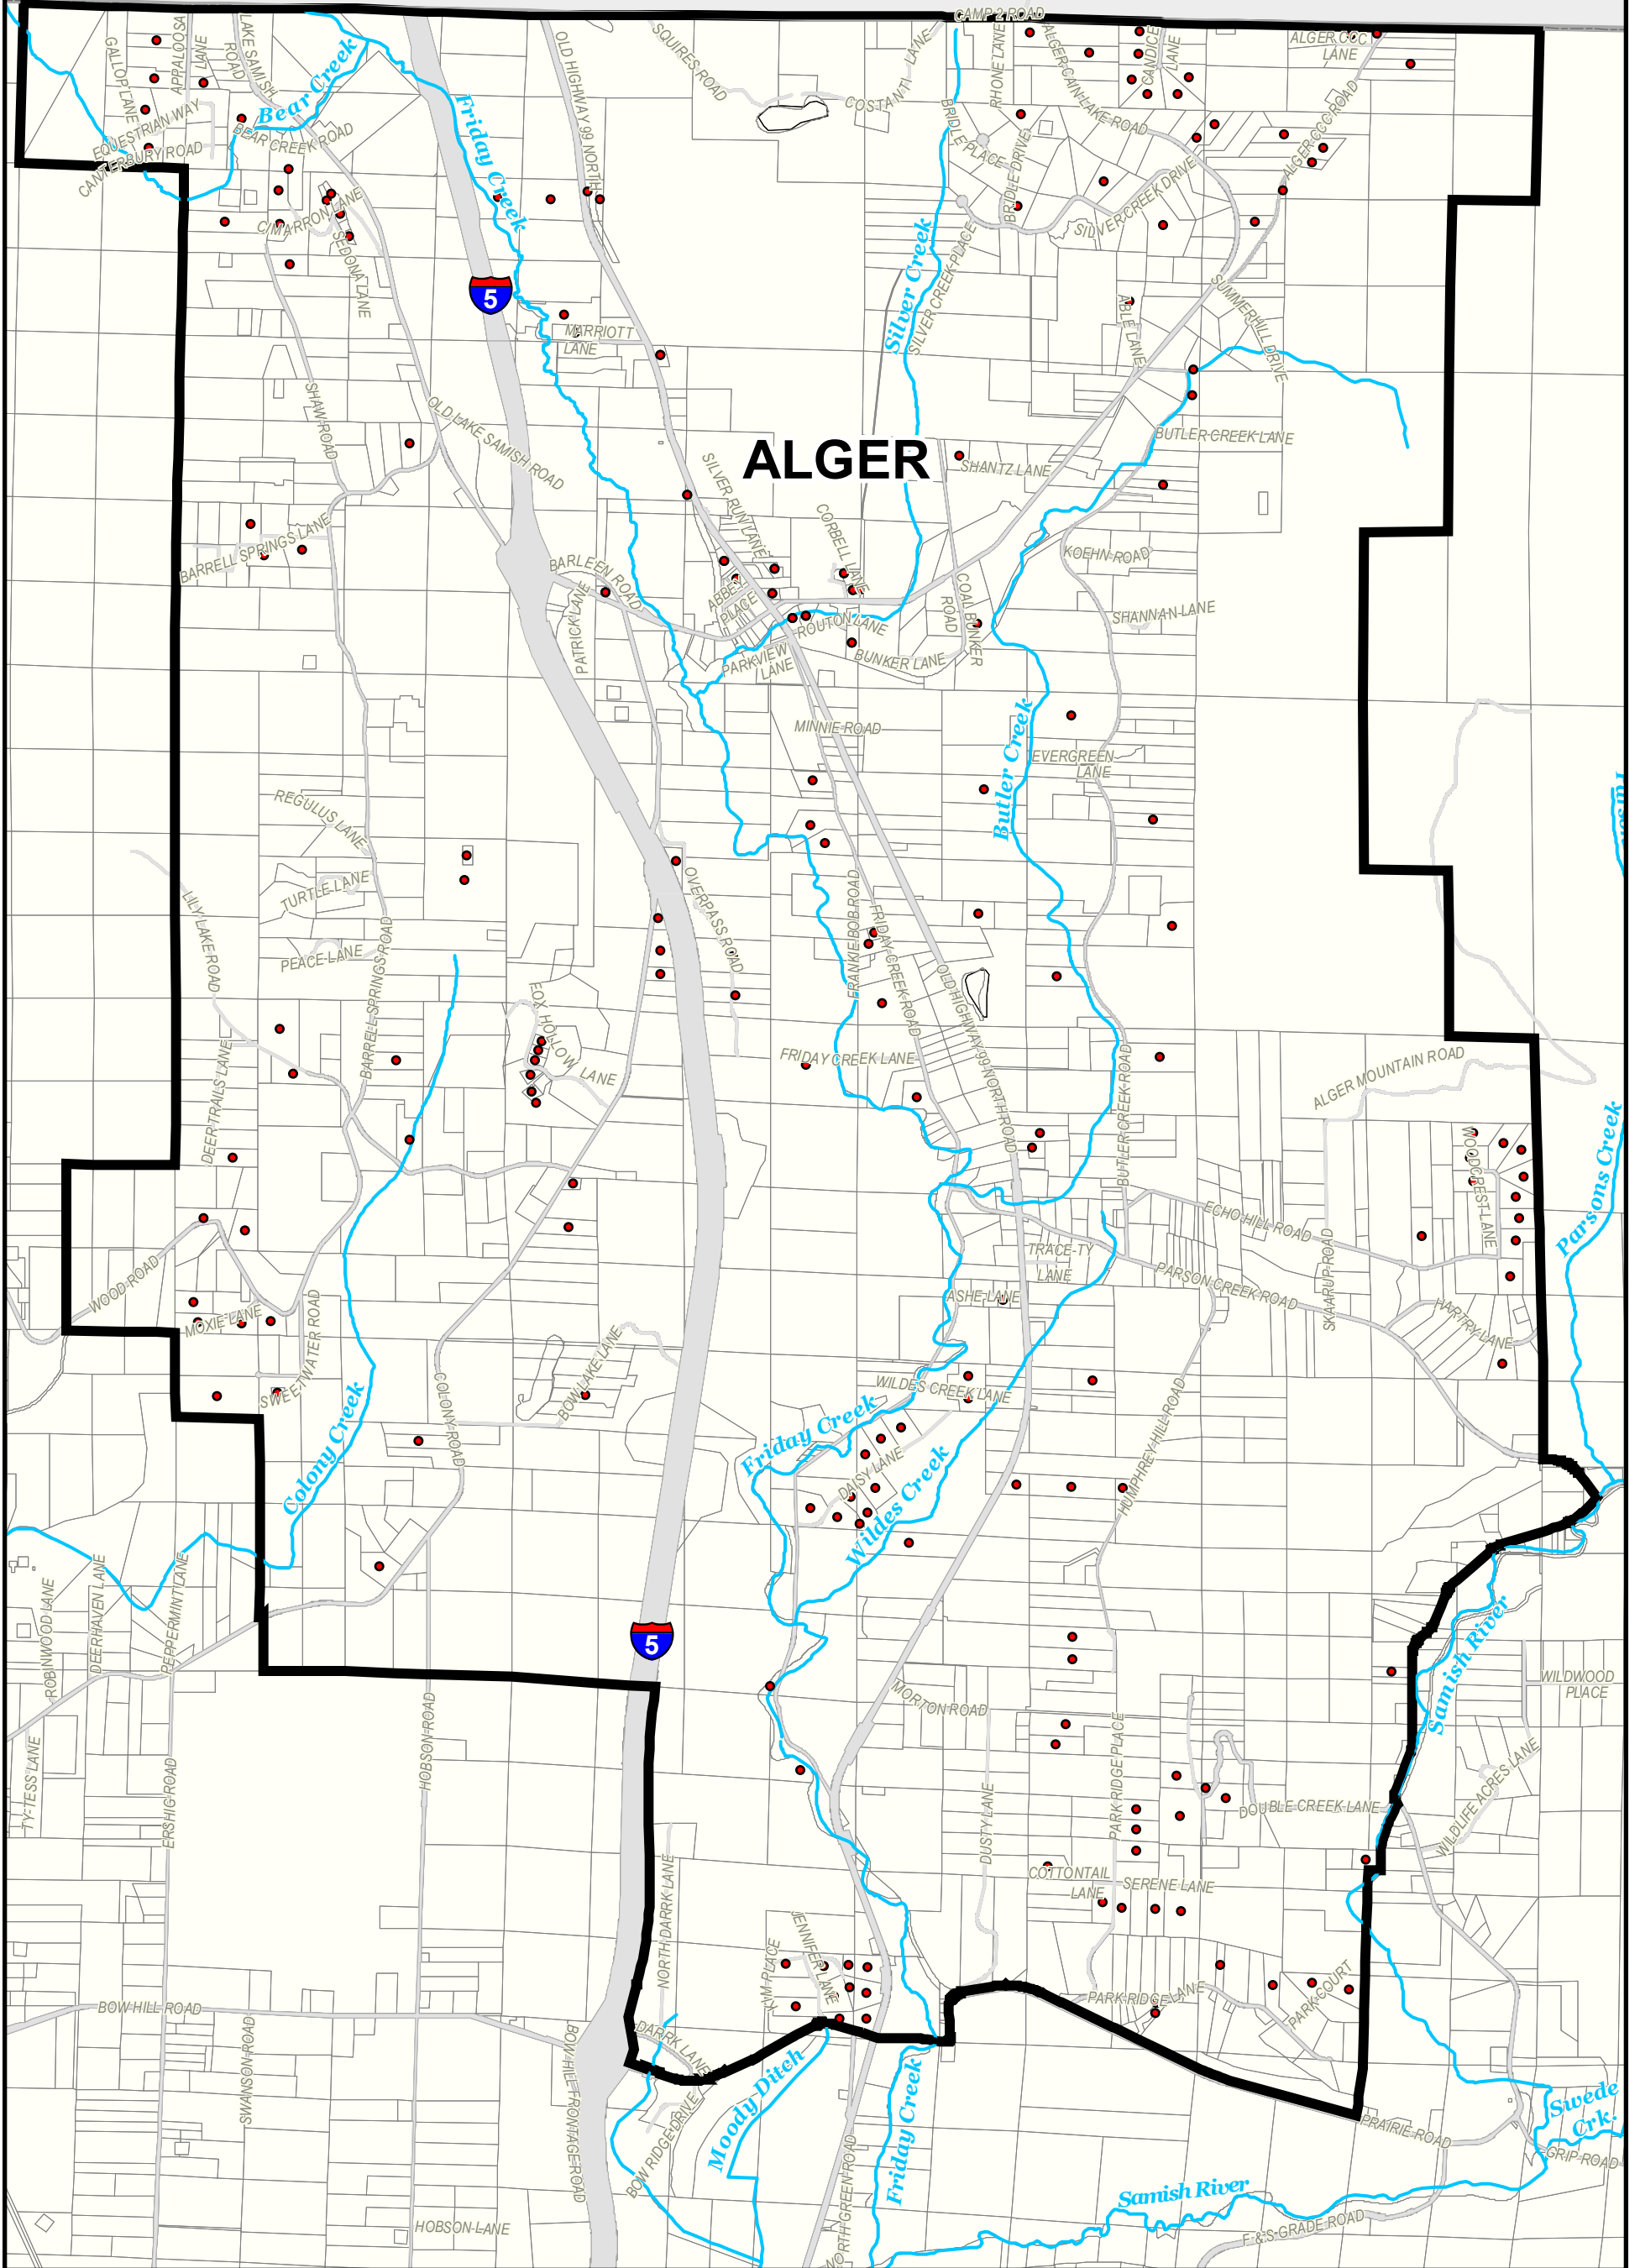

WHATCOM COUNTY

ALGER

**Proposed
Alger Community Plan**

New Residential Permits

LEGEND

- New Residential Permits
June 1997 - March 2005
- Alger Community Plan
Study Area

Map Print Date January 2006
Skagit County GIS