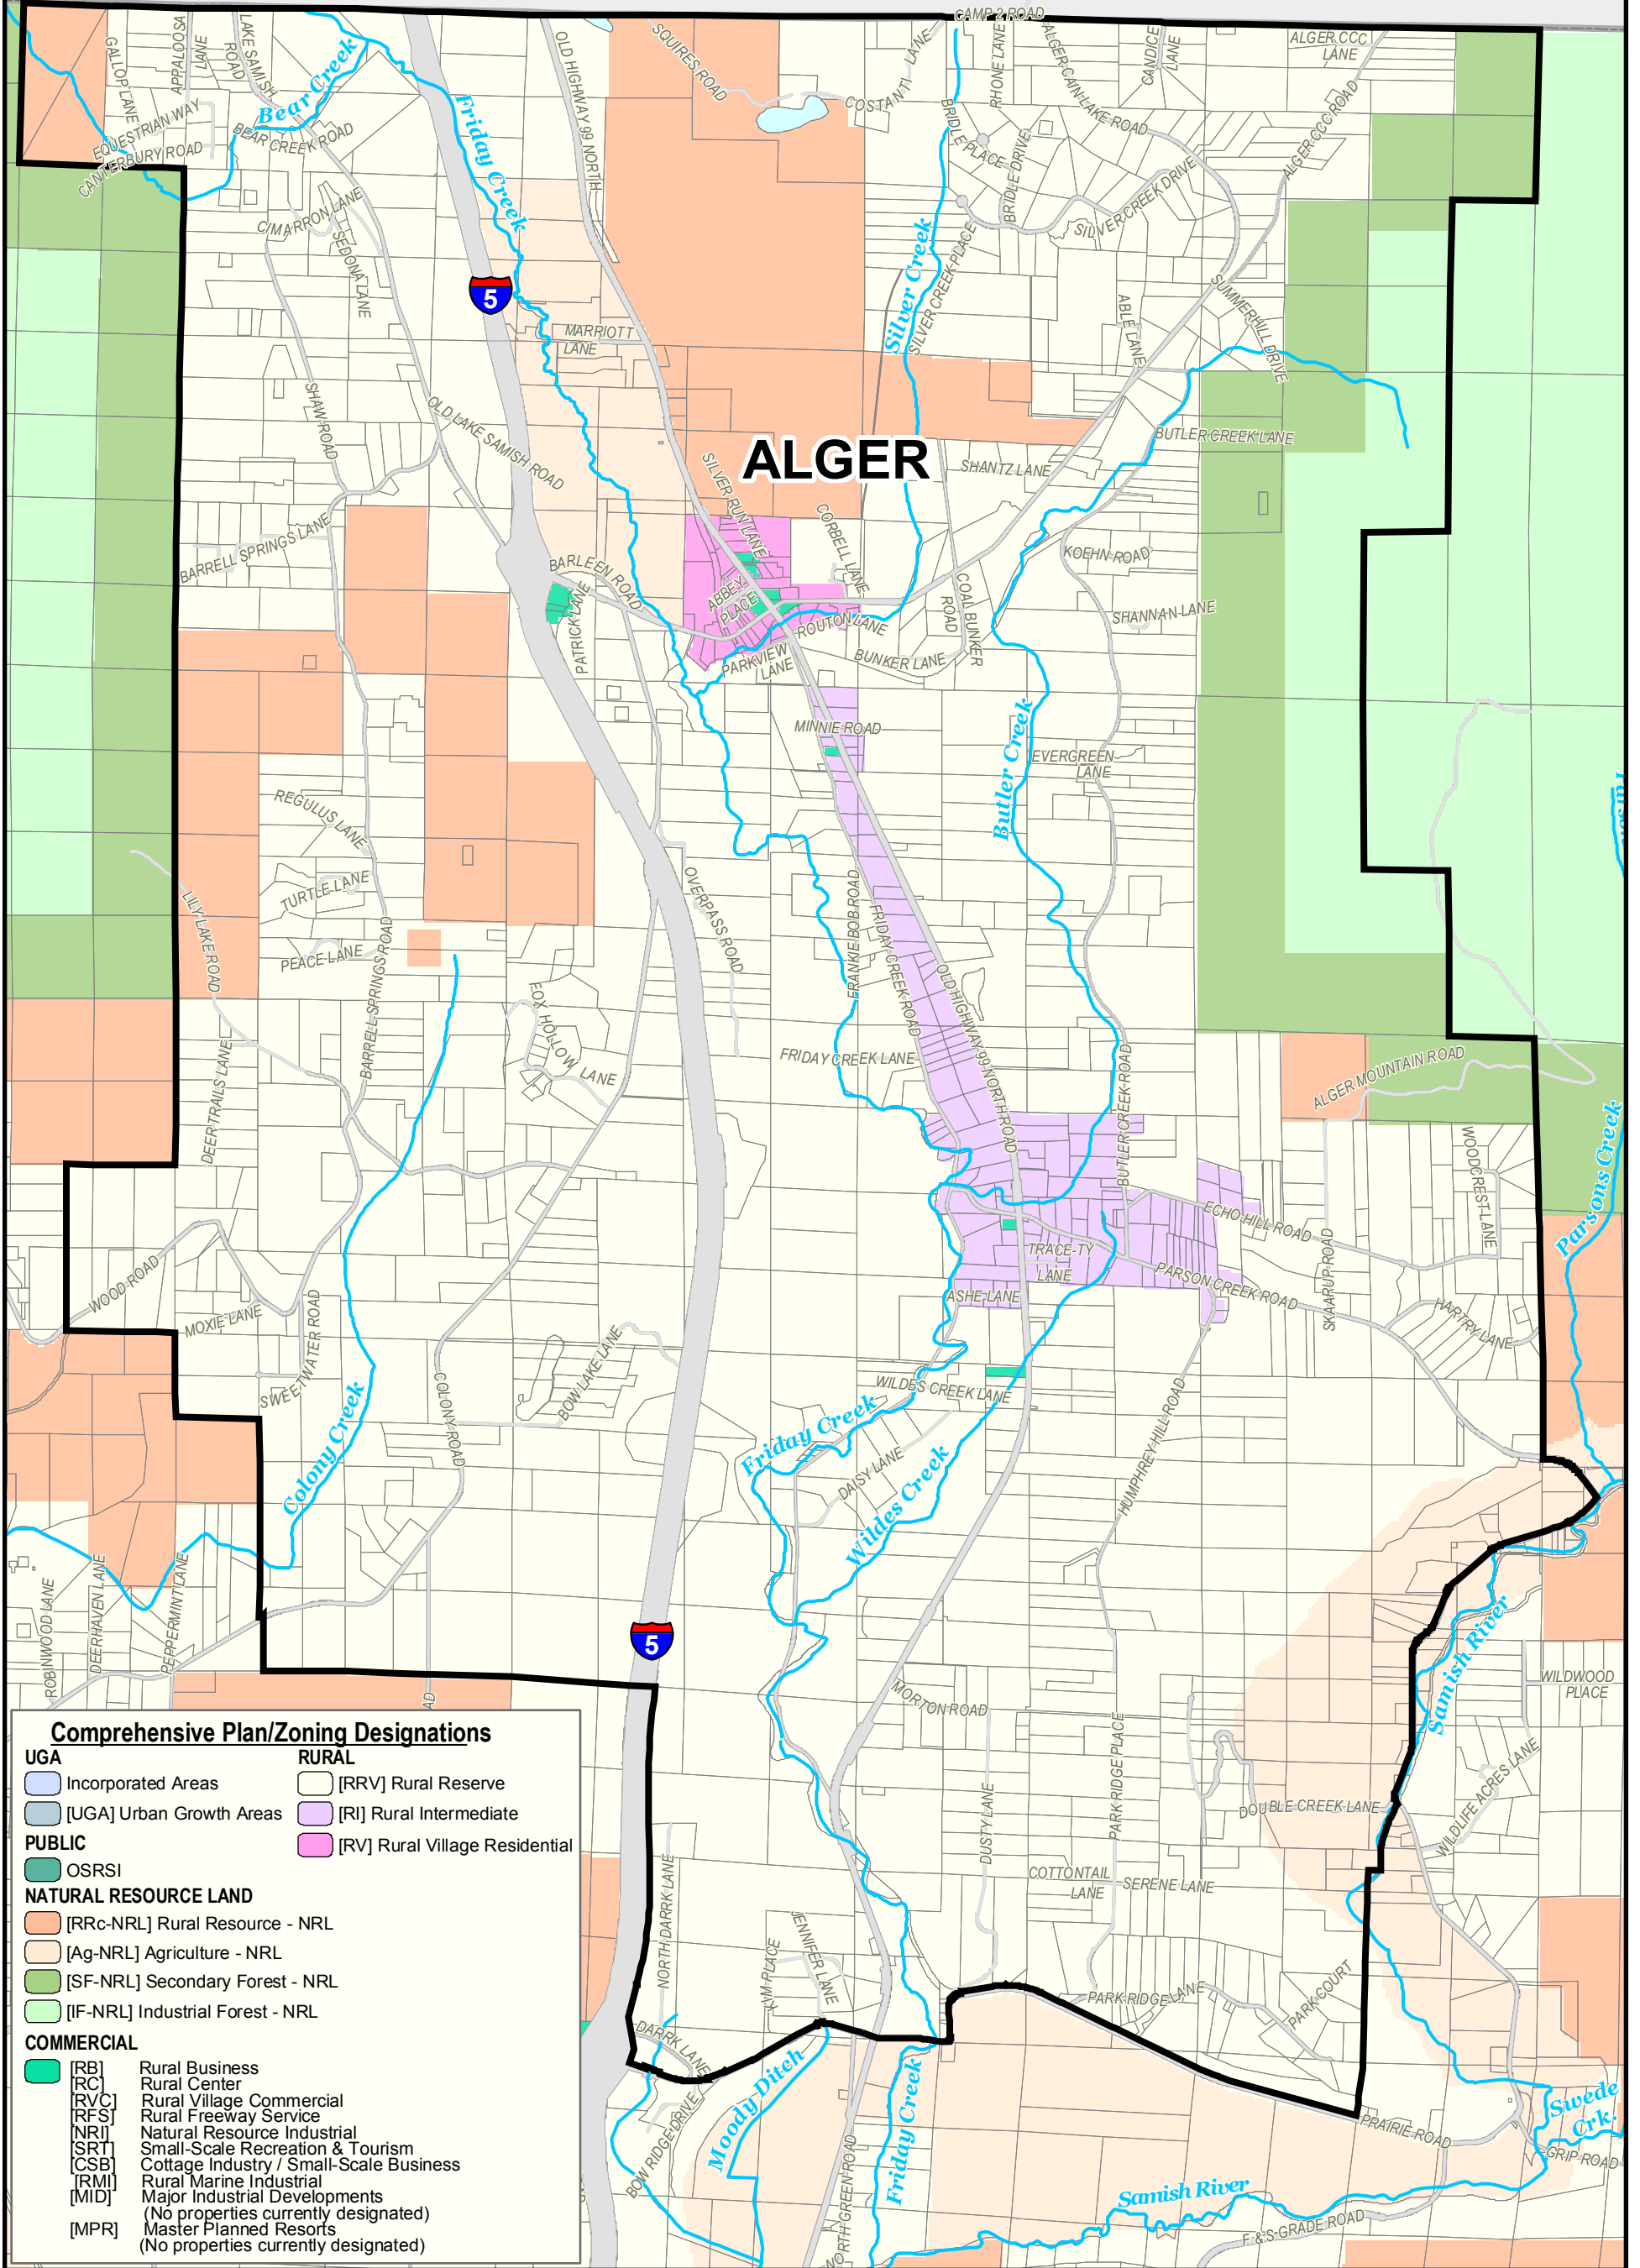

WHATCOM COUNTY

**Proposed
Alger Community Plan**

**Comprehensive Plan
and
Zoning Designations**

LEGEND

Alger Community Plan
Study Area

Map Print Date January 2006
Skagit County GIS