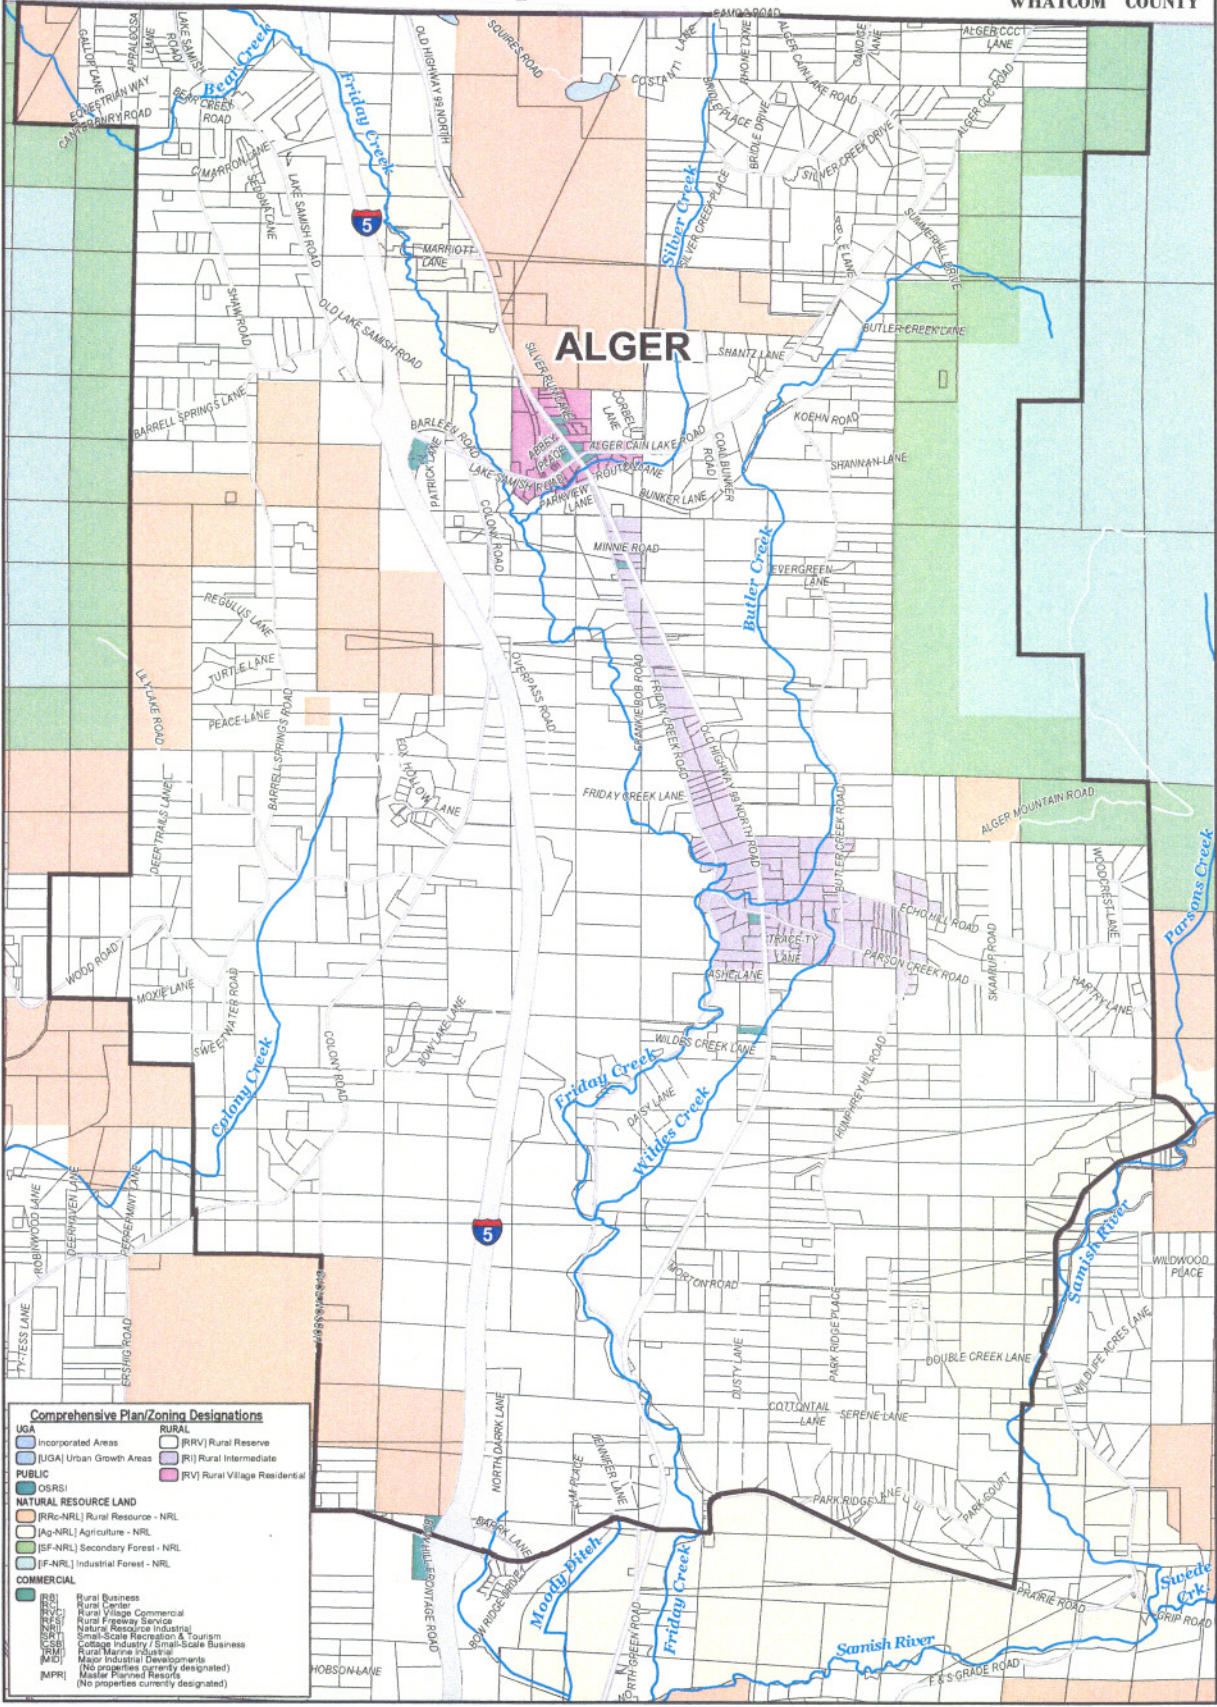

Map Number 12

WHATCOM COUNTY

Comprehensive Plan/Zoning Designations

URA	RURAL	[RRV] Rural Reserve
[IUGA] Urban Growth Areas	[RI] Rural Intermediate	[RV] Rural Village Residential
PUBLIC		
OSRS		
NATURAL RESOURCE LAND		
[RRo-NRL] Rural Resource - NRL		
[Ag-NRL] Agriculture - NRL		
[SF-NRL] Secondary Forest - NRL		
[IF-NRL] Industrial Forest - NRL		
COMMERCIAL		
[RB] Rural Business		
[RVC] Rural Village Commercial		
[RFS] Rural Freeway Service		
[NR] Nature Resource Industrial		
[NSR] Small-Scale Recreation & Tourism		
[CIB] Cottage Industry / Small-Scale Business		
[RM] Rural Marine Industrial		
[MID] Major Industrial Developments (No properties currently designated)		
[MPRI] Master Planned Resorts (No properties currently designated)		

Alger Community Plan
Figure 2
Existing Comprehensive Plan Land Use Map

LEGEND

Map Print Date January 2006
Skagit County GIS