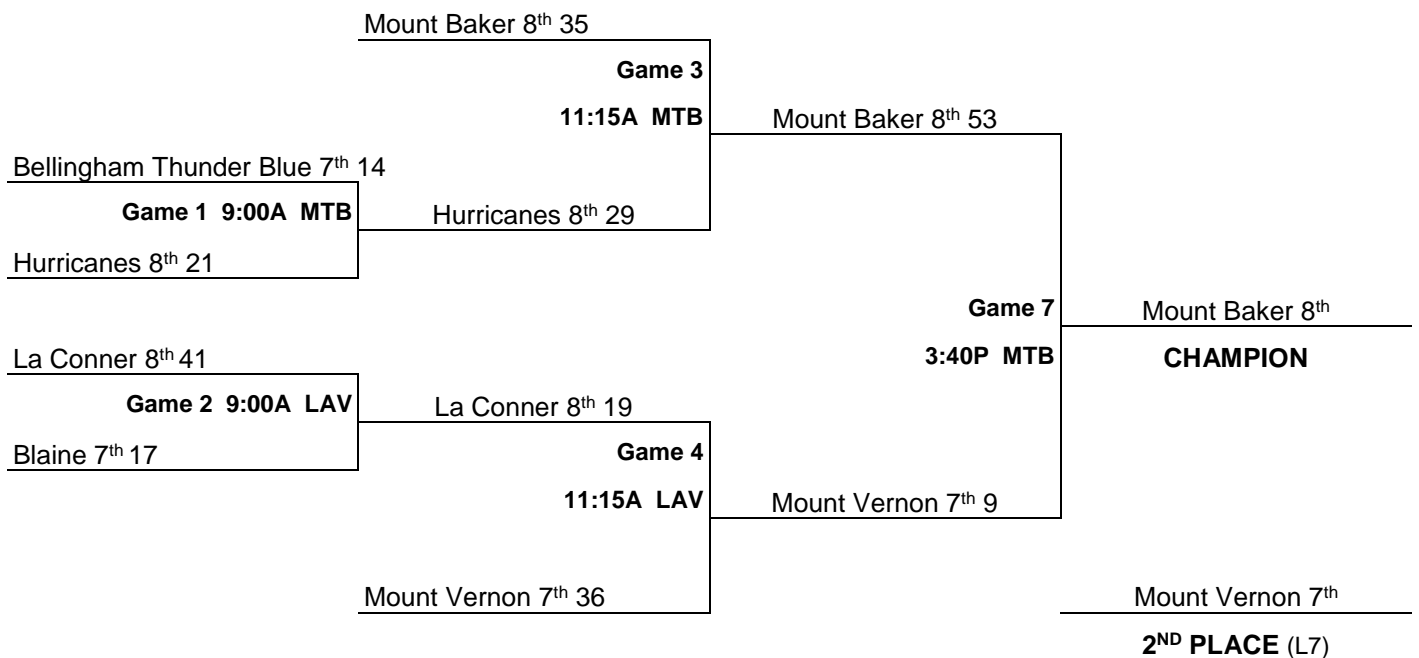

**2021 GIRLS S.W.I.S.H. BASKETBALL LEAGUE**

**7<sup>th</sup>/8<sup>th</sup> Grade “SILVER-GLACIER” Division Tournament – 6 Teams**

**SATURDAY, DECEMBER 11<sup>TH</sup>**

- ▶ Teams are seeded for the league tournament based on division record as of 12/04/21.
- ▶ Games to be played at **Mount Baker M.S. (MTB)** & **La Venture M.S. (LAV)** both in Mount Vernon.

Teams Seeded as of 12/04/21:

1. Mount Baker 8<sup>th</sup> (Johnny)
2. Mount Vernon 7<sup>th</sup> (Hernandez)
3. La Conner 8<sup>th</sup> (Swanson)
4. Bellingham Thunder Blue 7<sup>th</sup> (Gustafson)
5. Hurricanes 8<sup>th</sup> (McCullough)
6. Blaine 7<sup>th</sup> (Anderson)