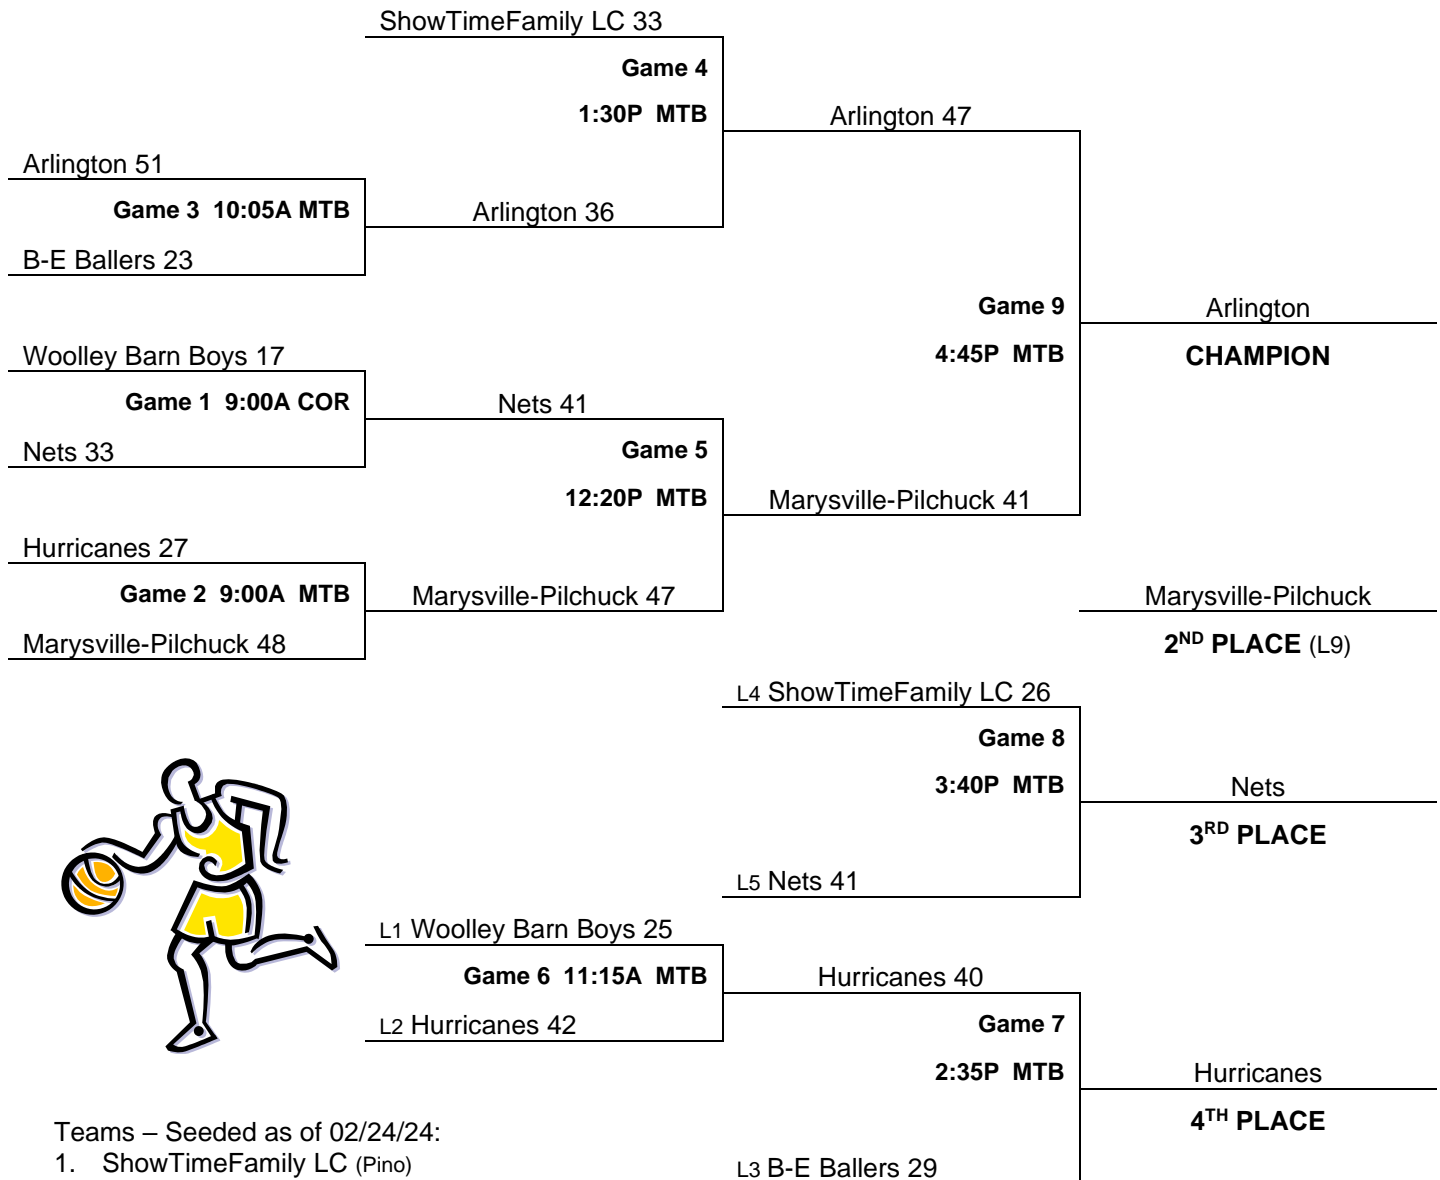

**2024 Boys S.W.I.S.H. BASKETBALL LEAGUE**

**8<sup>th</sup> Grade “MOUNT BAKER” Division Tournament – 7 teams**

**SATURDAY, MARCH 9<sup>TH</sup>**

- ▶ Teams are seeded for the league tournament based on division record as of 02/24/24.
- ▶ Games to be played at **CORE Community Center (COR)** in Burlington & **Mount Baker M.S. (MTB)** in Mount Vernon.

Teams – Seeded as of 02/24/24:

1. ShowTimeFamily LC (Pino)
  2. Marysville-Pilchuck (Abed)
  3. Woolley Barn Boys (Guerero)
  4. Arlington (Whitemarsh)
  5. B-E Ballers (Manrique)
  6. Nets (Bowers)
  7. Hurricanes (Vander Kooy)
- **Not Participating** – Everett (Whitley)