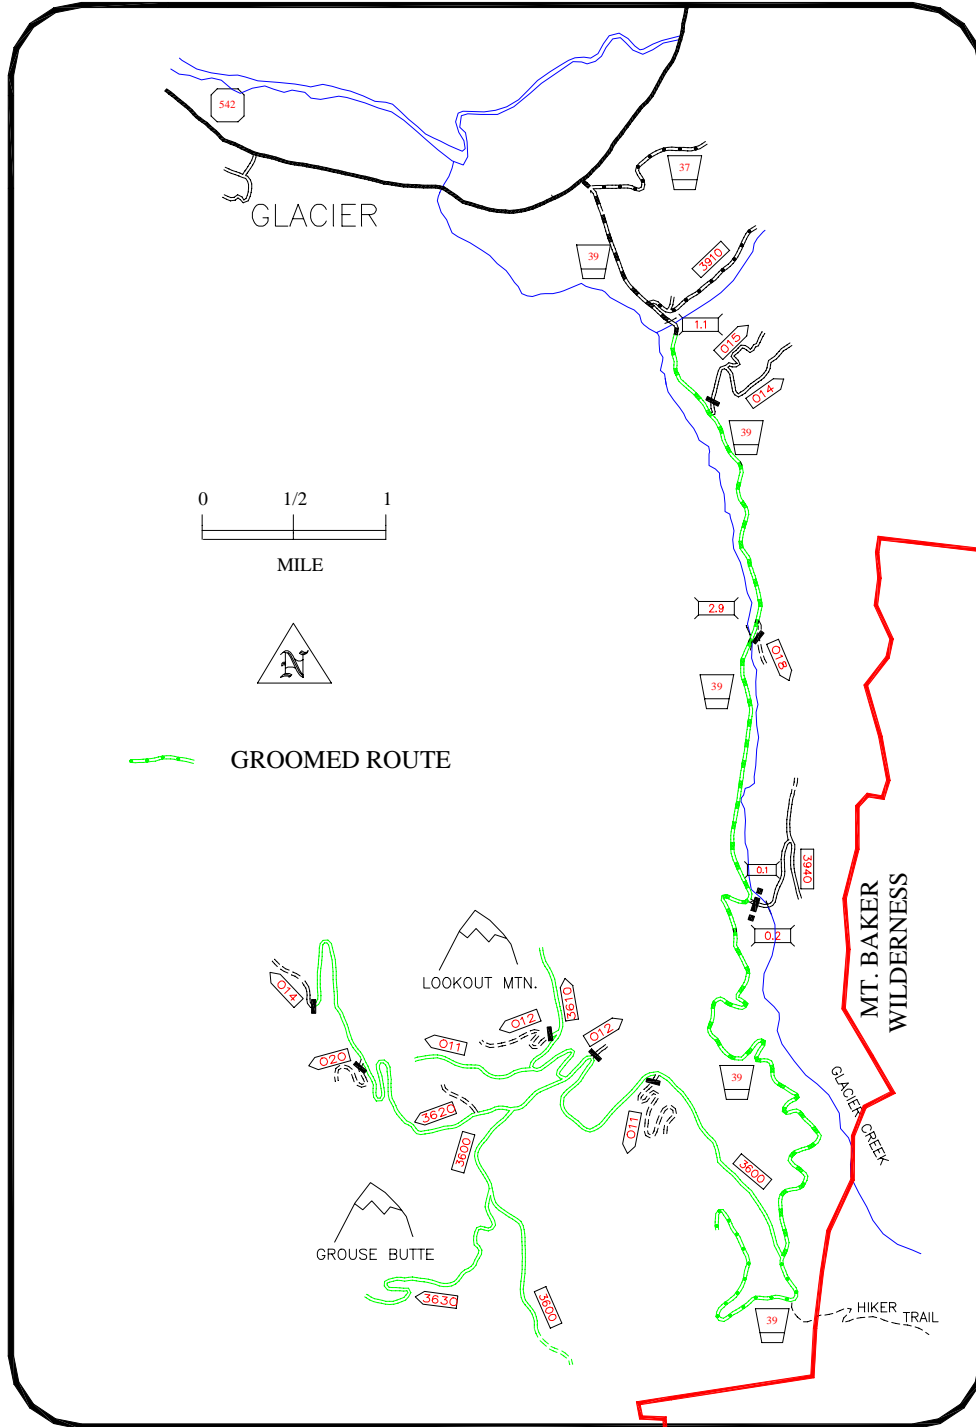

GLACIER CREEK
GROOMED SNOWMOBILE TRAIL
LENGTH: 15 MILES

PHONE @ MILANOS RESTAURANT, GLACIER