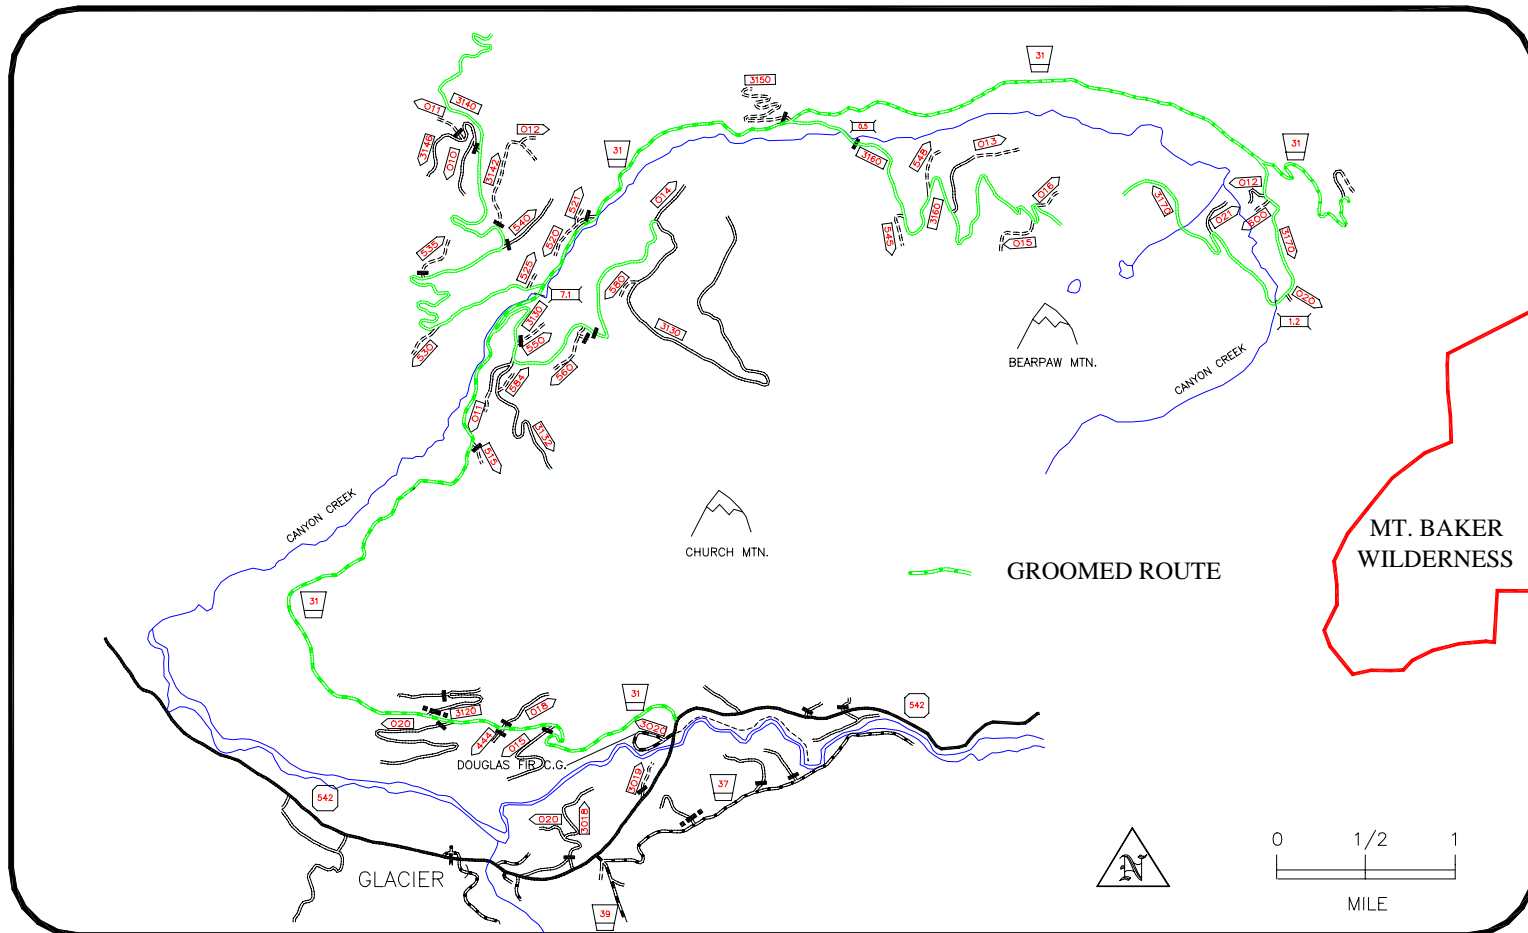

GROOMED SNOWMOBILE TRAIL

CANYON CREEK

LENGTH: 23 MILES

PHONE @ MILANOS RESTAURANT