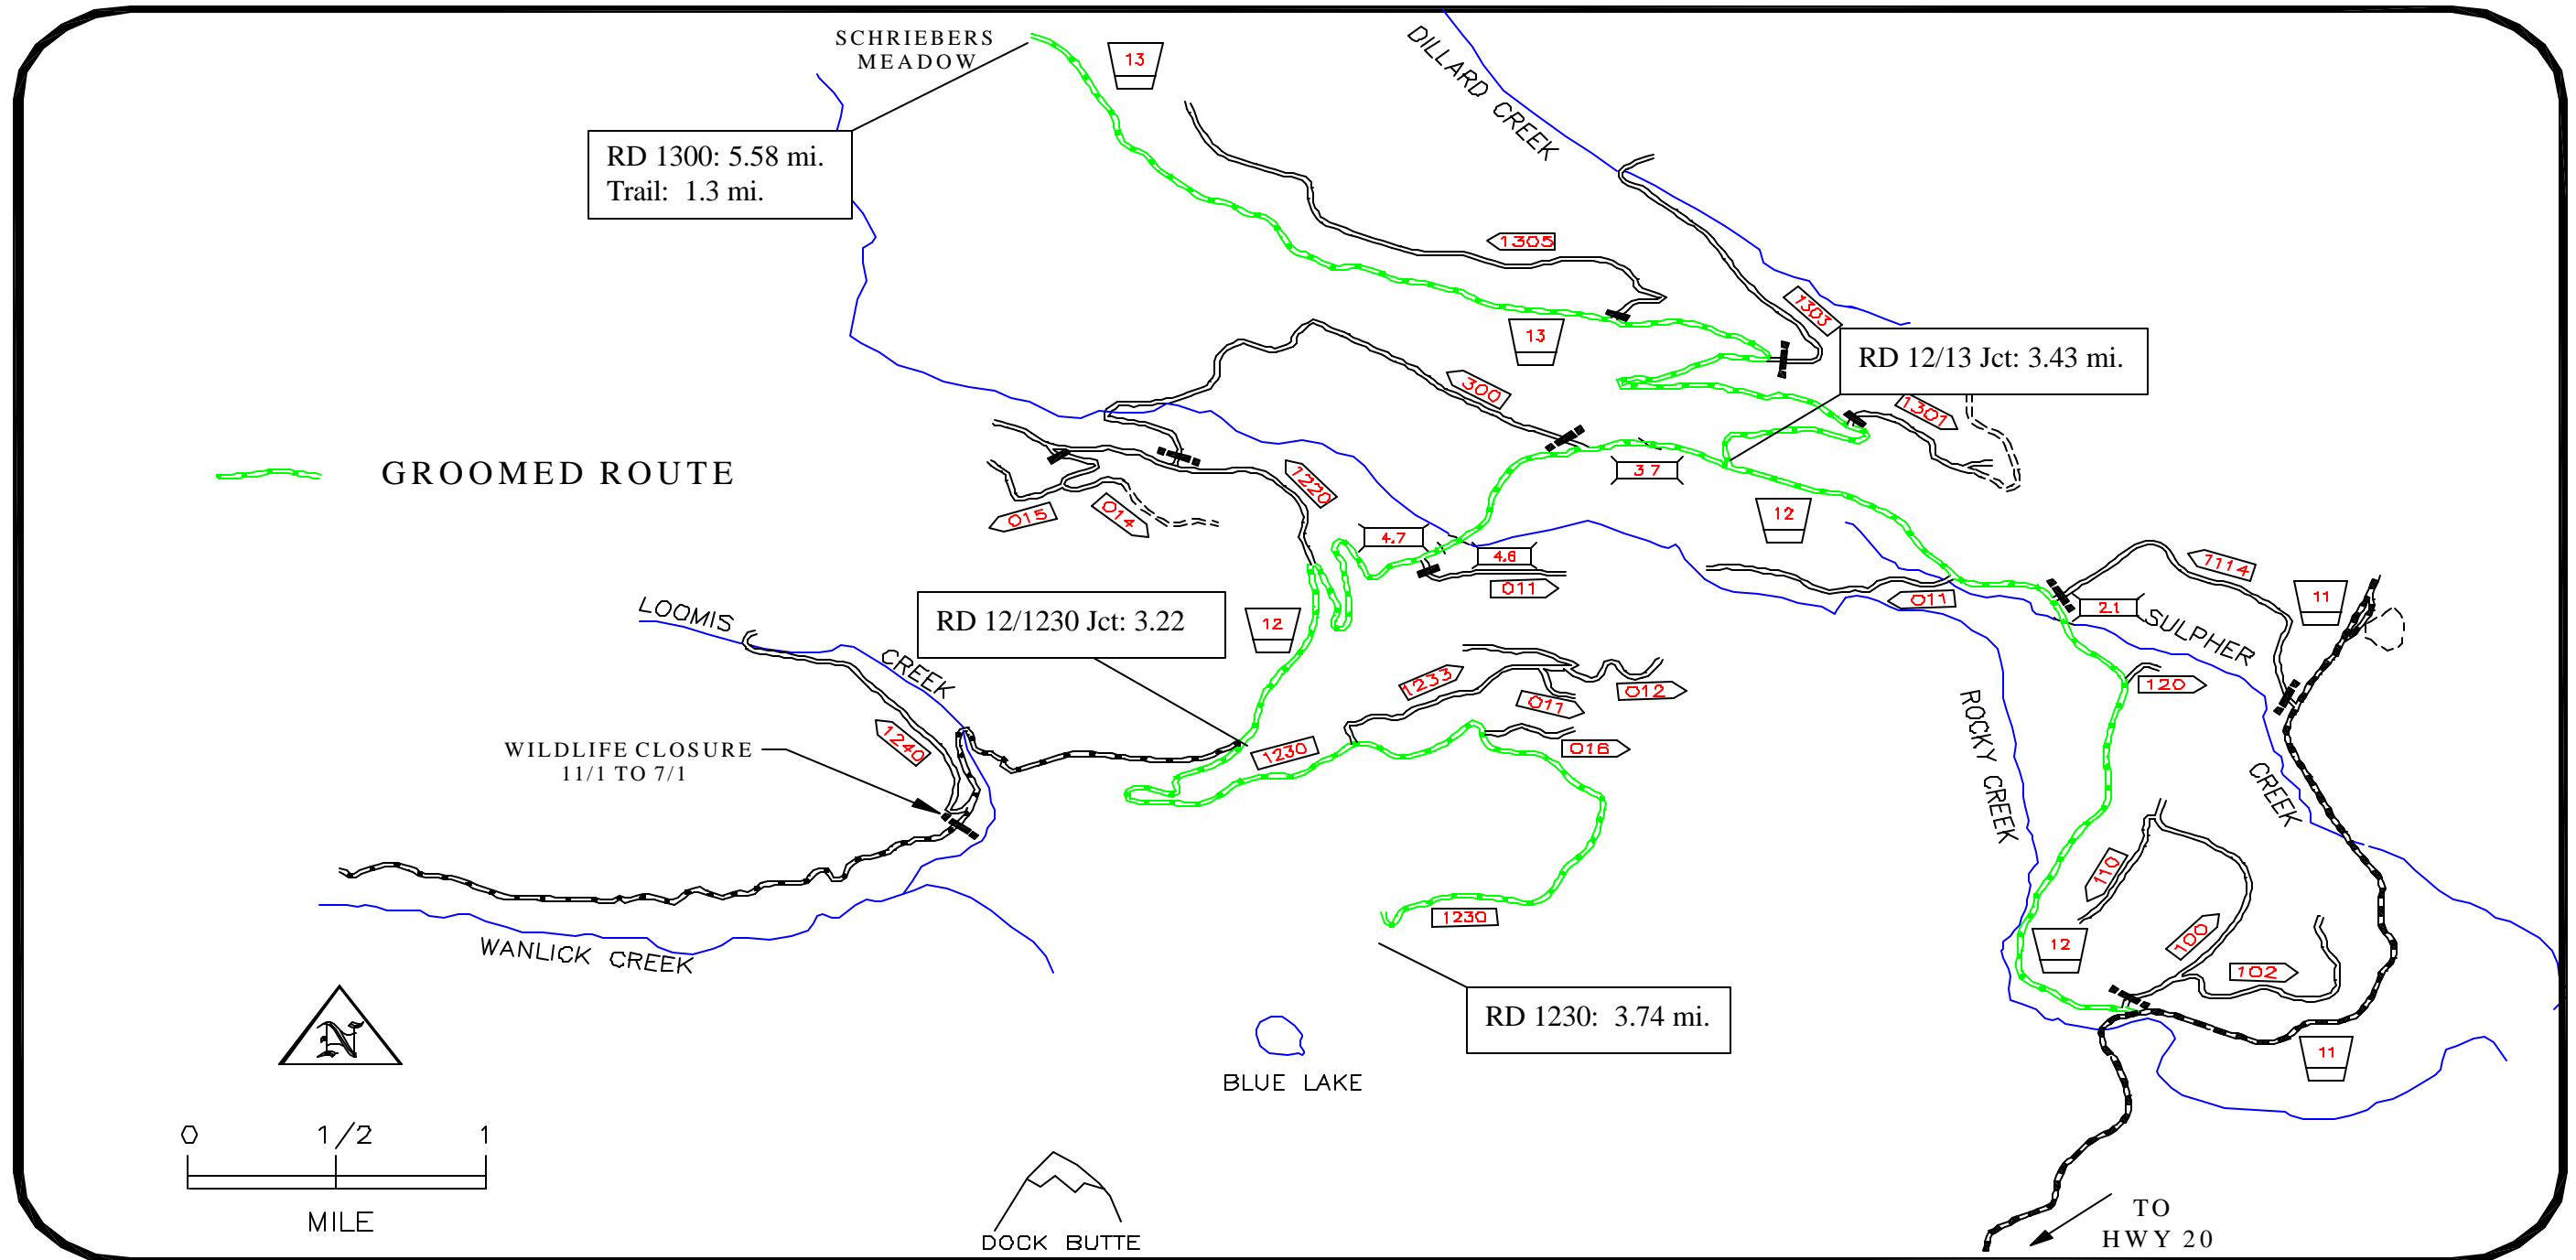

GROOMED SNOWMOBILE TRAILS

ROAD 12 TO JCT OF ROAD 13
LENGTH: 3.4 MILES

MT. BAKER NRA
LENGTH: 5.6 MILES

BLUE LAKE
LENGTH: 7.2 MILES

PHONE @ LAKE TYEE RESORT