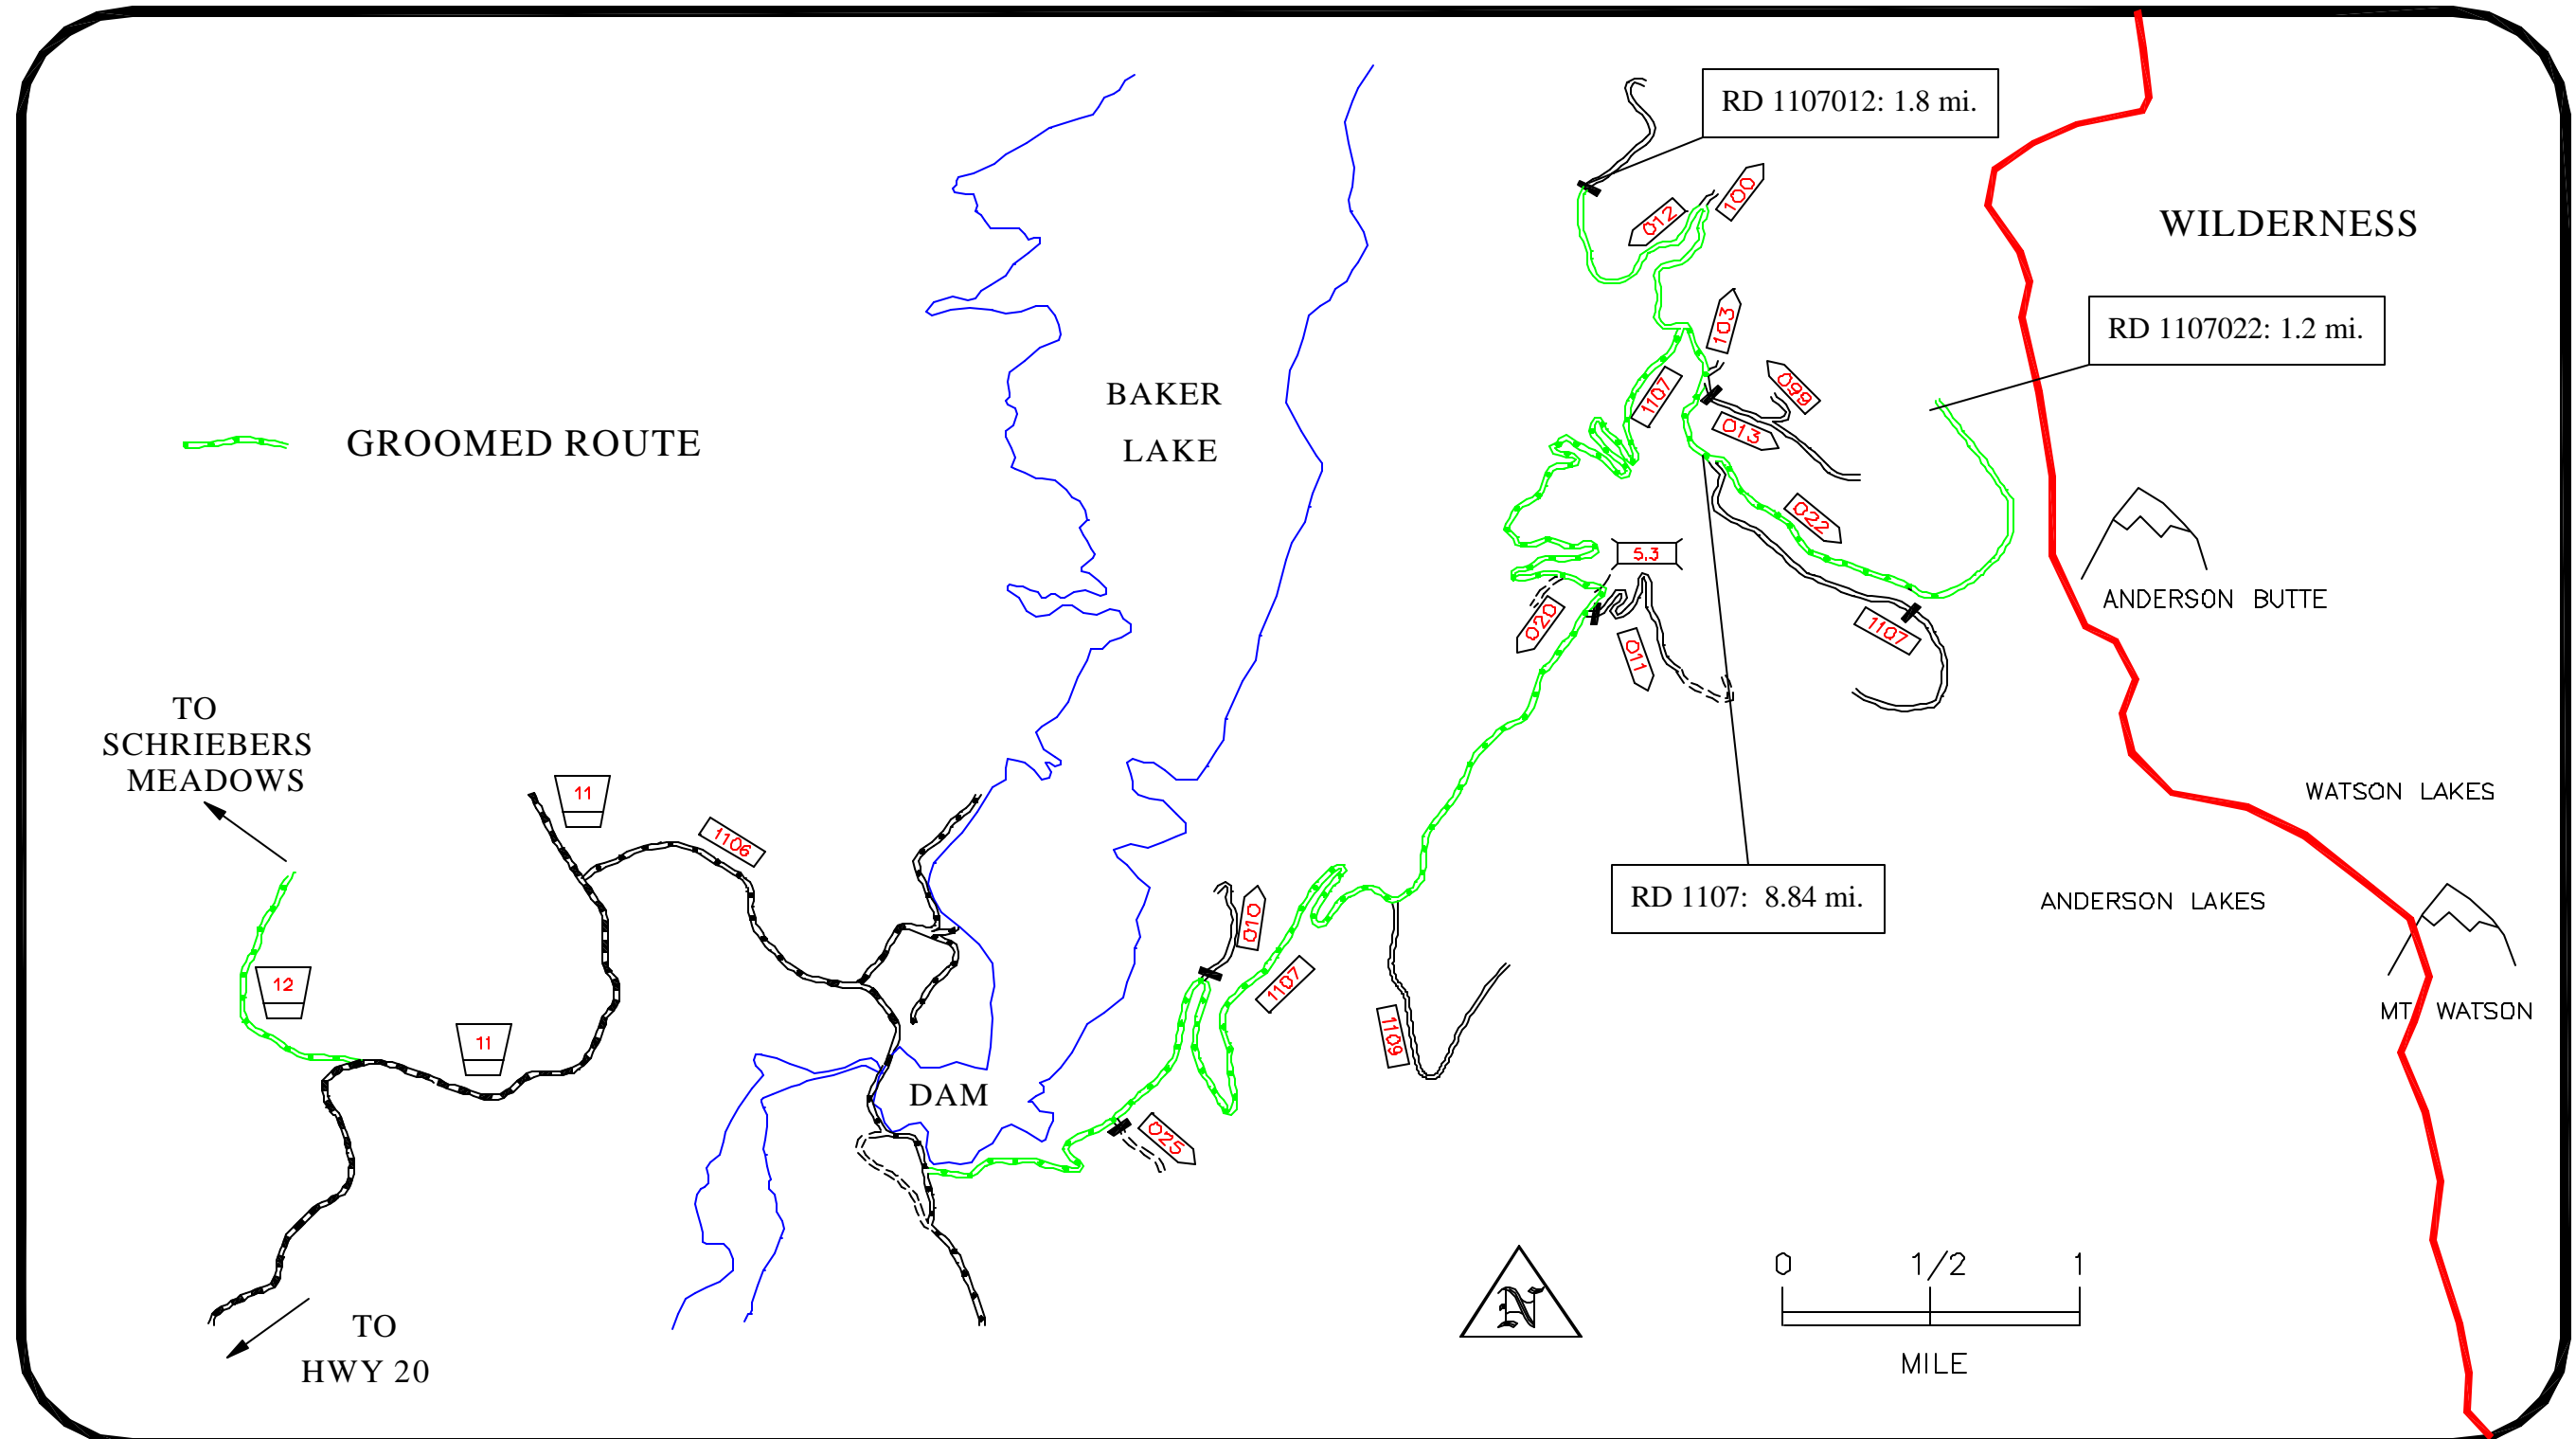

GROOMED SNOWMOBILE TRAIL

ANDERSON CREEK

LENGTH: 10 MILES

PHONE @ LAKE TYEE RESORT