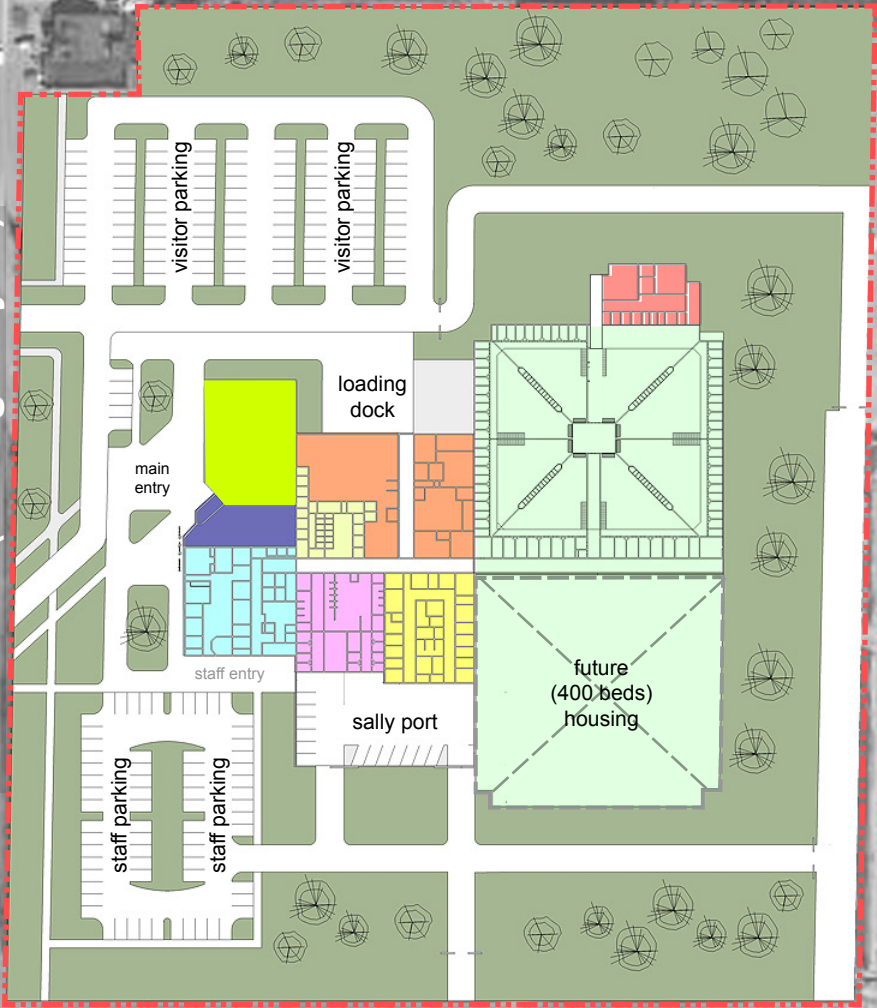

# Skagit County Jail Model Concept

# TRUCK CITY

south road (old highway 99)

suzanne lane

### Color Key:

- Housing
- Intake
- Medical
- Support/Service
- Admin
- Lobby
- Court
- Video Arraignment
- Program
- Landscape
- Property