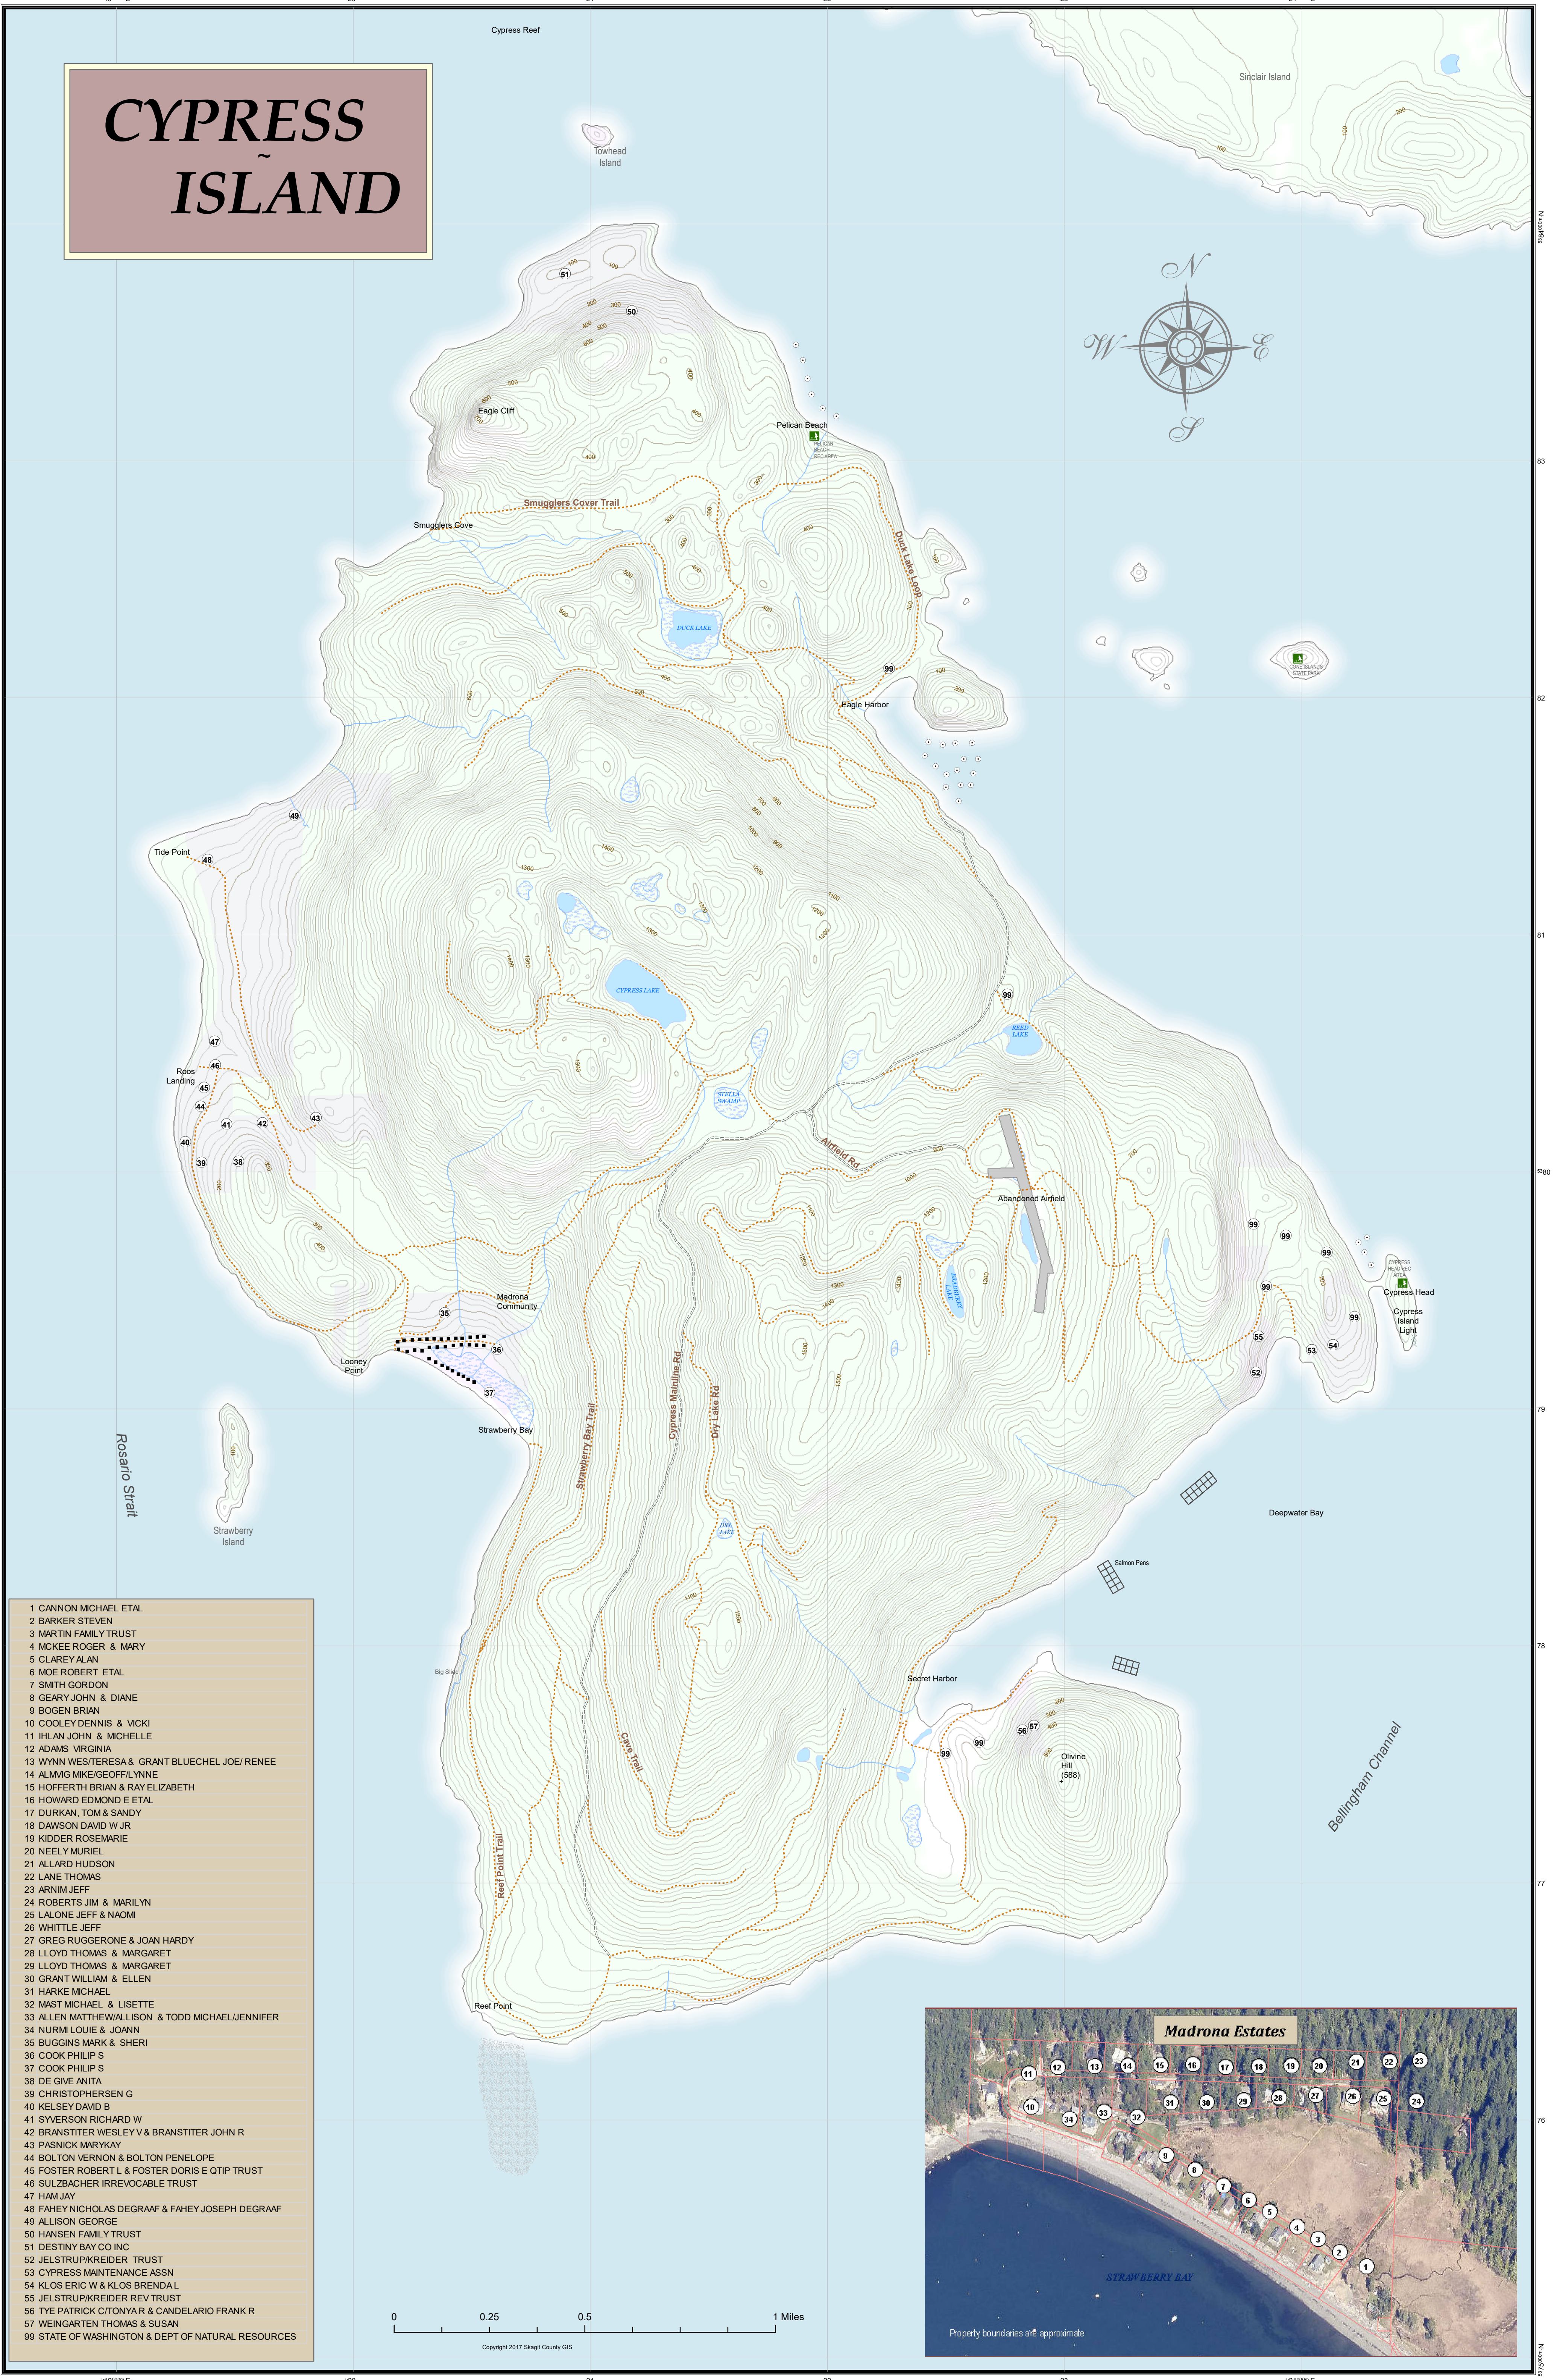

CYPRESS ISLAND

- 1 CANNON MICHAEL ETAL
- 2 BARKER STEVEN
- 3 MARTIN FAMILY TRUST
- 4 MCKEE ROGER & MARY
- 5 CLAREY ALAN
- 6 MOE ROBERT ETAL
- 7 SMITH GORDON
- 8 GEARY JOHN & DIANE
- 9 BOGEN BRIAN
- 10 COOLEY DENNIS & VICKI
- 11 IHLAN JOHN & MICHELLE
- 12 ADAMS VIRGINIA
- 13 WYNN WES/TERESA & GRANT BLUECHEL JOE/ RENEE
- 14 ALM/G MIKE/ GEOFF/ LYNNE
- 15 HOFFERTH BRIAN & RAY ELIZABETH
- 16 HOWARD EDMOND E ETAL
- 17 DURKAN, TOM & SANDY
- 18 DAWSON DAVID W JR
- 19 KIDDER ROSEMARIE
- 20 NEELY MURIEL
- 21 ALLARD HUDSON
- 22 LANE THOMAS
- 23 ARNIM JEFF
- 24 ROBERTS JIM & MARILYN
- 25 LALONE JEFF & NAOMI
- 26 WHITTLE JEFF
- 27 GREG RUGGERONE & JOAN HARDY
- 28 LLOYD THOMAS & MARGARET
- 29 LLOYD THOMAS & MARGARET
- 30 GRANT WILLIAM & ELLEN
- 31 HARKE MICHAEL
- 32 MAST MICHAEL & LISETTE
- 33 ALLEN MATTHEW/ALLISON & TODD MICHAEL/JENNIFER
- 34 NURM LOUIE & JOANN
- 35 BUGGINS MARK & SHERI
- 36 COOK PHILIP S
- 37 COOK PHILIP S
- 38 DE GIVE ANITA
- 39 CHRISTOPHERSEN G
- 40 KELSEY DAVID B
- 41 SYVERSON RICHARD W
- 42 BRANSTITER WESLEY V & BRANSTITER JOHN R
- 43 PASNICK MARYKAY
- 44 BOLTON VERNON & BOLTON PENELOPE
- 45 FOSTER ROBERT L & FOSTER DORIS E QTIP TRUST
- 46 SULZBACHER IRREVOCABLE TRUST
- 47 HAM JAY
- 48 FAHEY NICHOLAS DEGRAAF & FAHEY JOSEPH DEGRAAF
- 49 ALLISON GEORGE
- 50 HANSEN FAMILY TRUST
- 51 DESTINY BAY CO INC
- 52 JELSTRUP/KREIDER TRUST
- 53 CYPRESS MAINTENANCE ASSN
- 54 KLOS ERIC W & KLOS BRENDA L
- 55 JELSTRUP/KREIDER REV TRUST
- 56 TVE PATRICK C/TONYA R & CANDELARIO FRANK R
- 57 WEINGARTEN THOMAS & SUSAN
- 99 STATE OF WASHINGTON & DEPT OF NATURAL RESOURCES

Copyright 2017 Saagit County GIS

Property boundaries are approximate