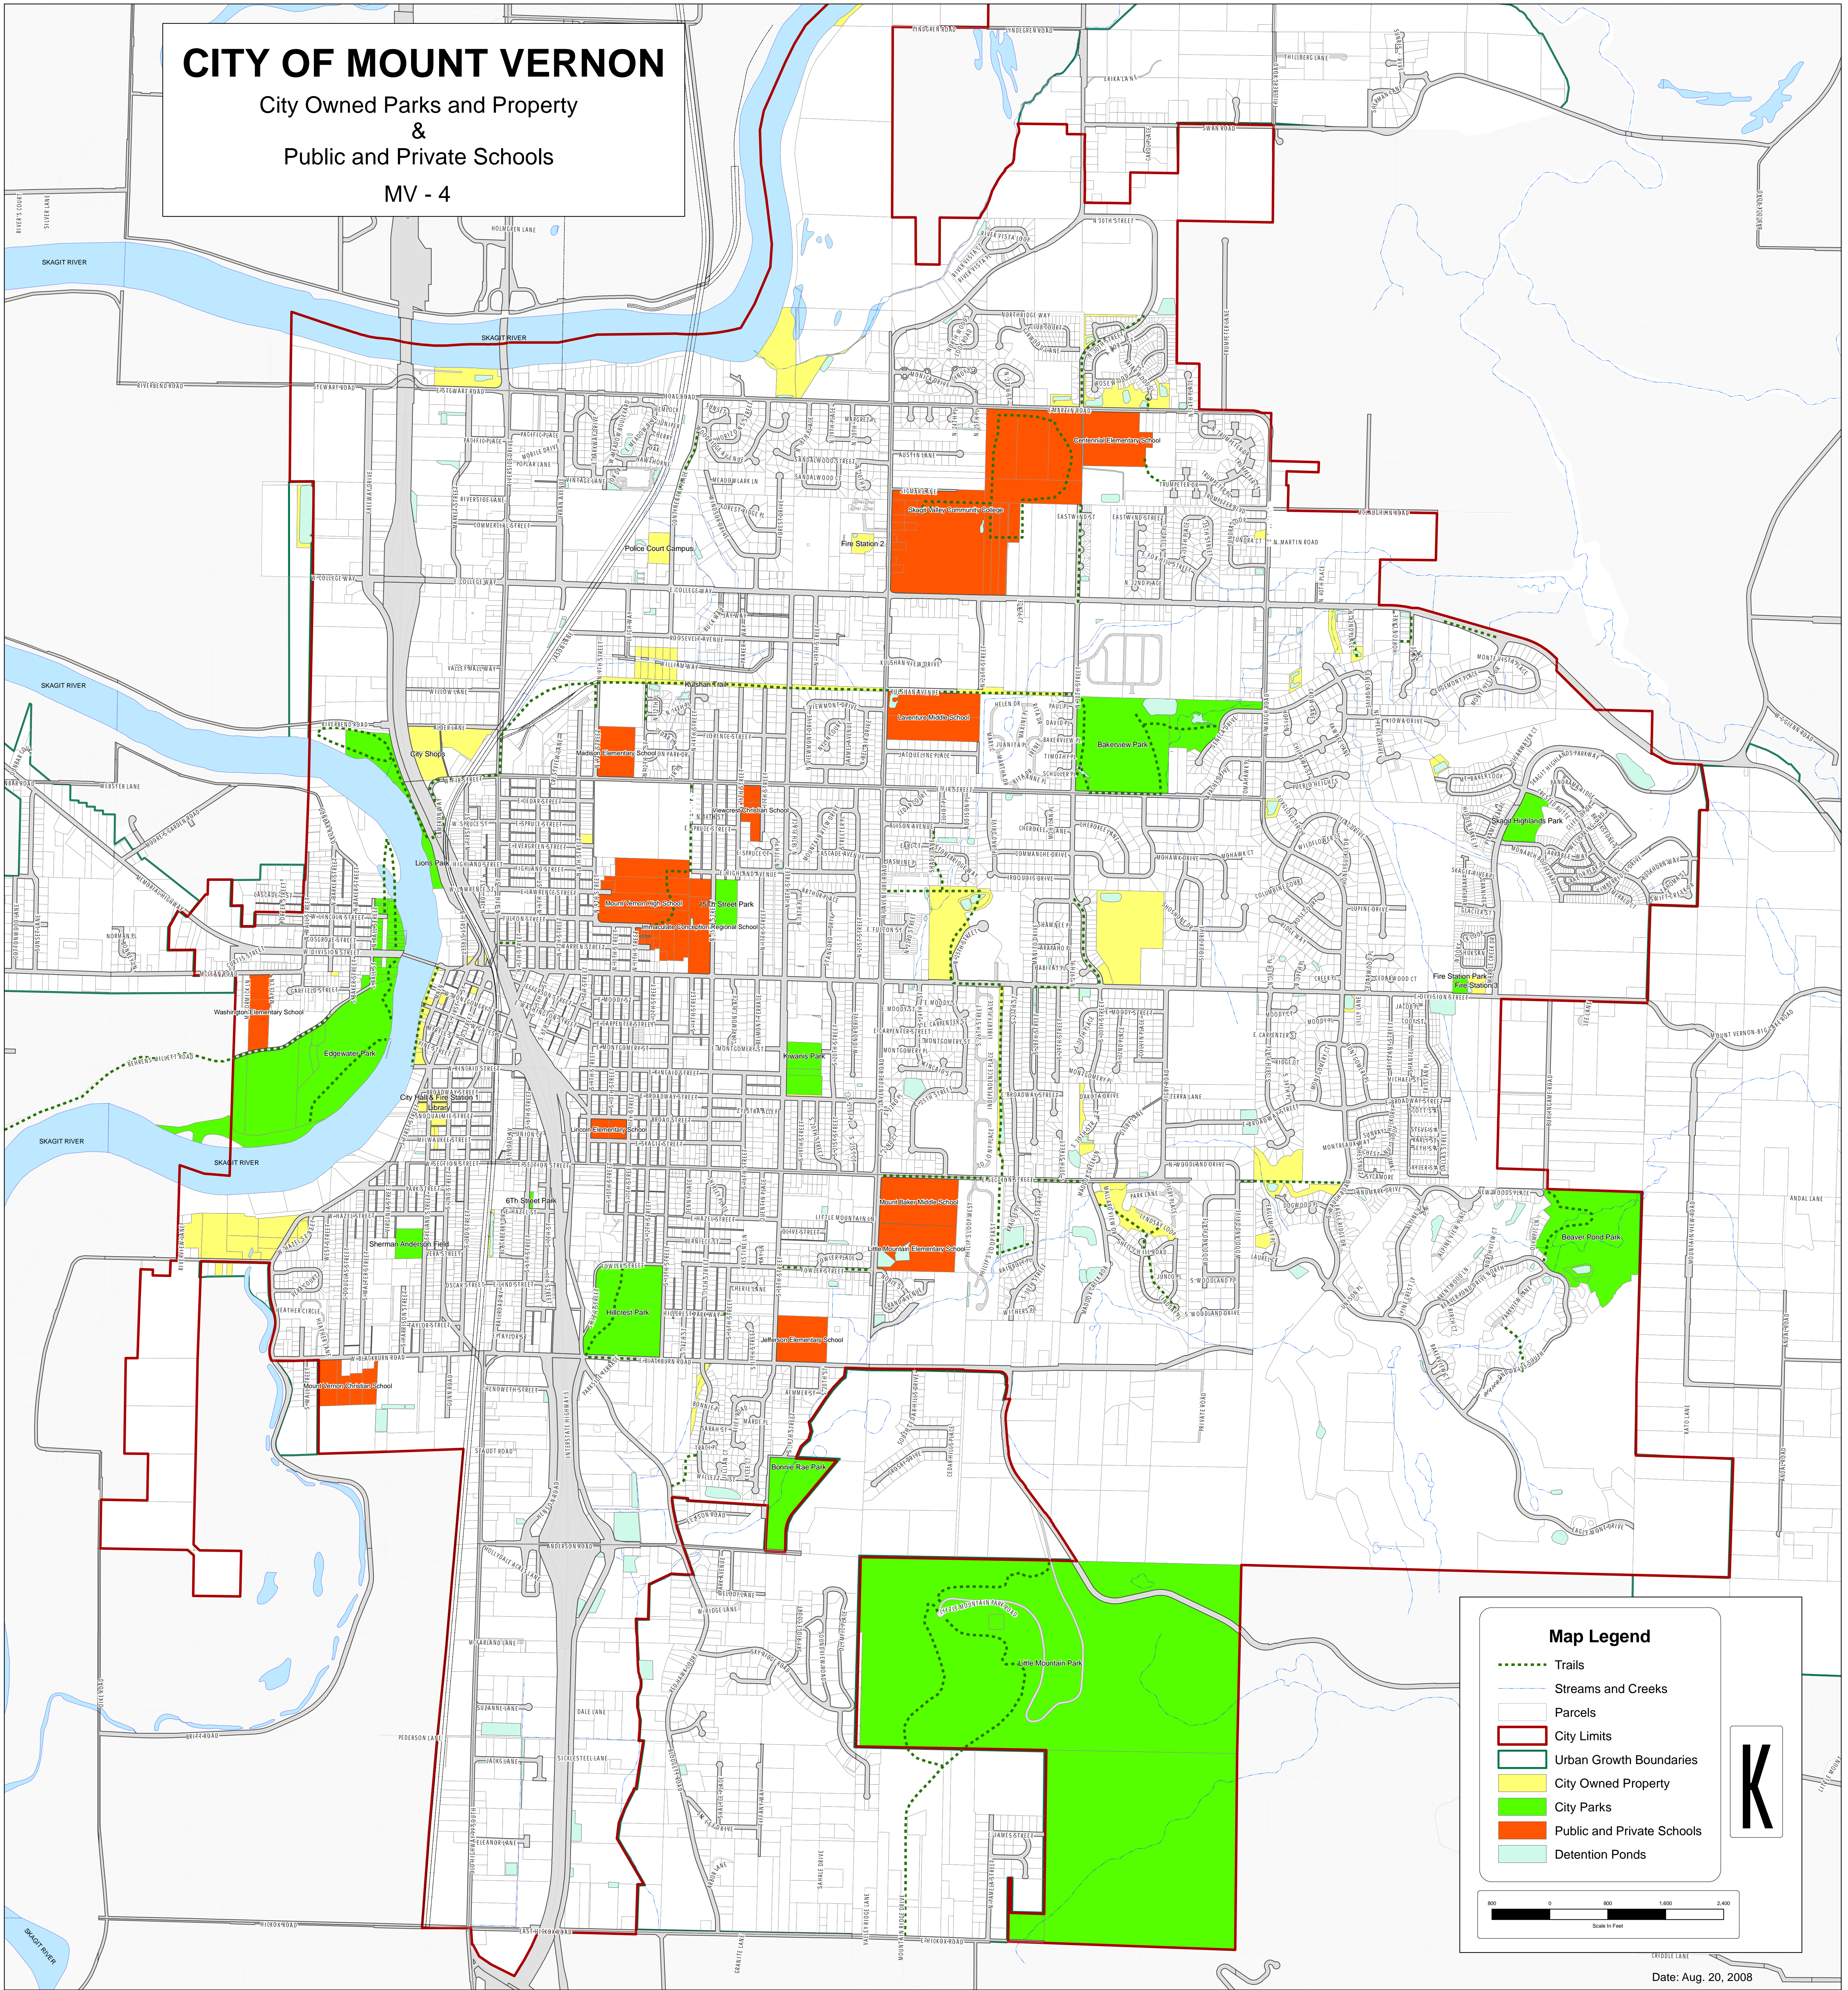

CITY OF MOUNT VERNON

City Owned Parks and Property
&
Public and Private Schools
MV - 4

Map Legend

- Trails
- Streams and Creeks
- Parcels
- City Limits
- Urban Growth Boundaries
- City Owned Property
- City Parks
- Public and Private Schools
- Detention Ponds

K