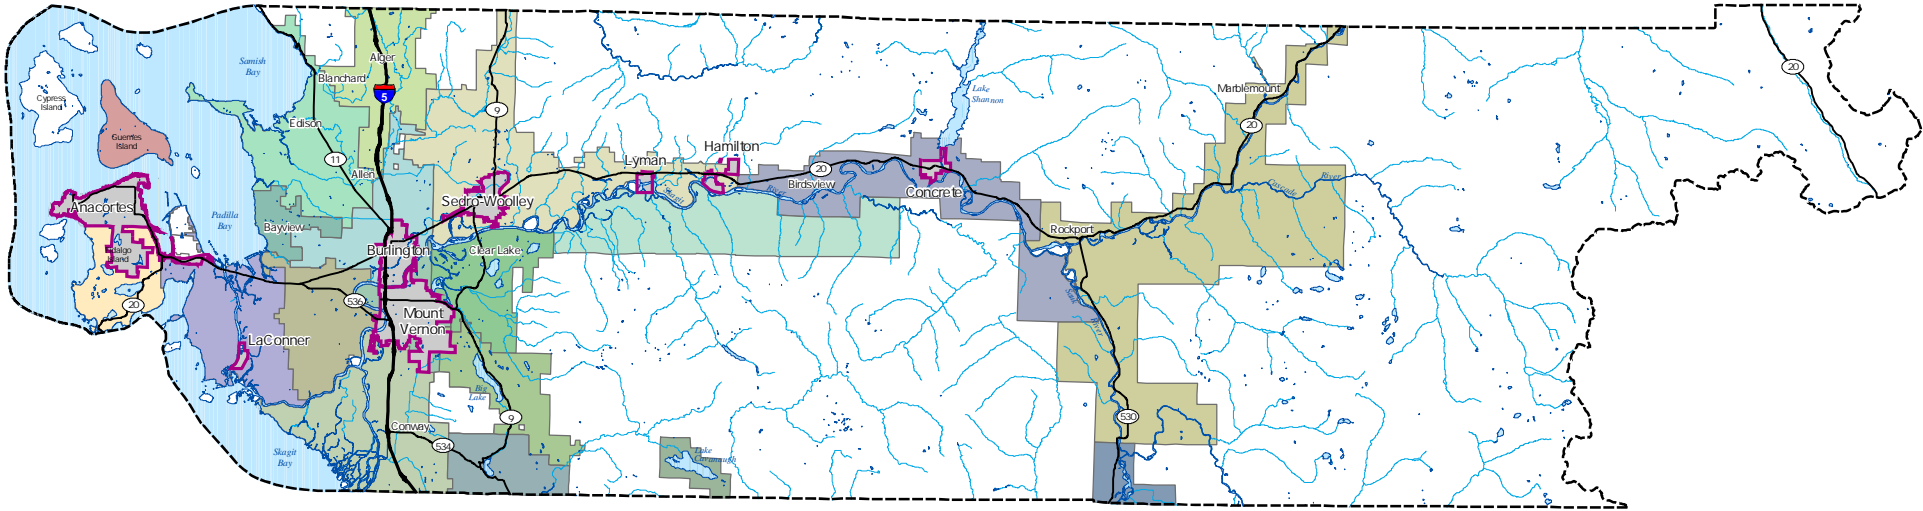

FIRE - 1

Skagit County Fire Districts

Washington State

LEGEND

Interstate	FIRE DISTRICT	15	4
State Route	1	16	5
County Boundary	10	17	6
Incorporated Area	11	19	7
Major Water Body	12	2	8
River, Creek, or Stream	13	24	9
	14	3	Sedro-Woolley
			No Fire Protection

This map was created from available public records and existing map sources, not from field surveys. Map features from all sources have been adjusted to achieve a "best fit" registration to the Ownership Parcels Map. While great care was taken in this process, maps from different sources rarely agree as to the precise location of geographic features. The relative positioning of map features to one another results from combining different map sources without field "ground truthing."

Data Source Information:

Fire Districts, County Boundary, Incorporated Areas, Hydrology and Road centerlines are maintained by Skagit County GIS.

Map Created: 3-13-2003
Map Updated: 8-04-2003