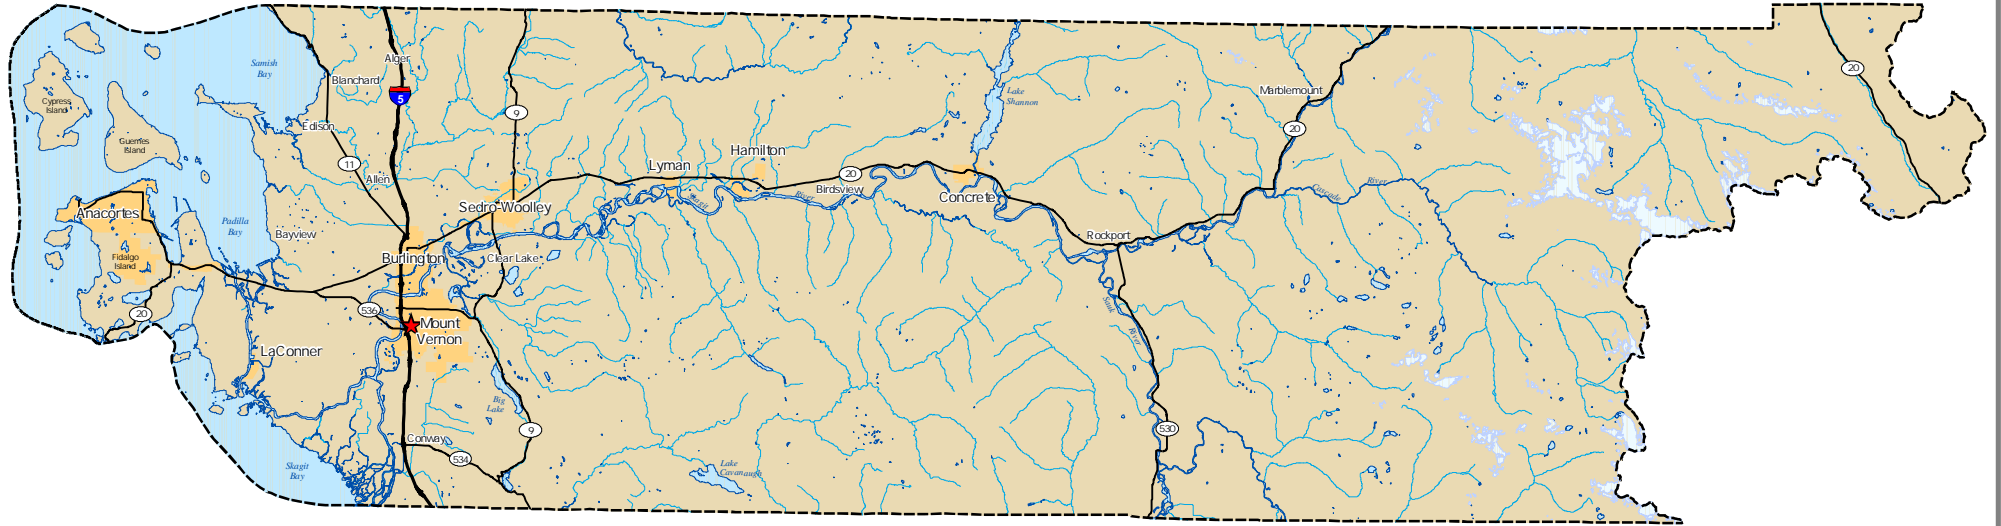

## Skagit County

### Washington State

### LEGEND

- County Seat
- Interstate
- State Route
- County Boundary
- Incorporated Area
- Major Water Body
- Glacier
- River, Creek, or Stream

This map was created from available public records and existing map sources, not from field surveys. Map features from all sources have been adjusted to achieve a "best fit" registration to the Ownership Parcels Map. While great care was taken in this process, maps from different sources rarely agree as to the precise location of geographic features. The relative positioning of map features to one another results from combining different map sources without field "ground truthing."

### Data Source Information:

County Boundary, Incorporated Areas, Hydrology and Road centerlines are maintained by Skagit County GIS. Glacier information is provided by WADNR.

Map Created: 2-25-2003  
Map Updated: 08-04-2003