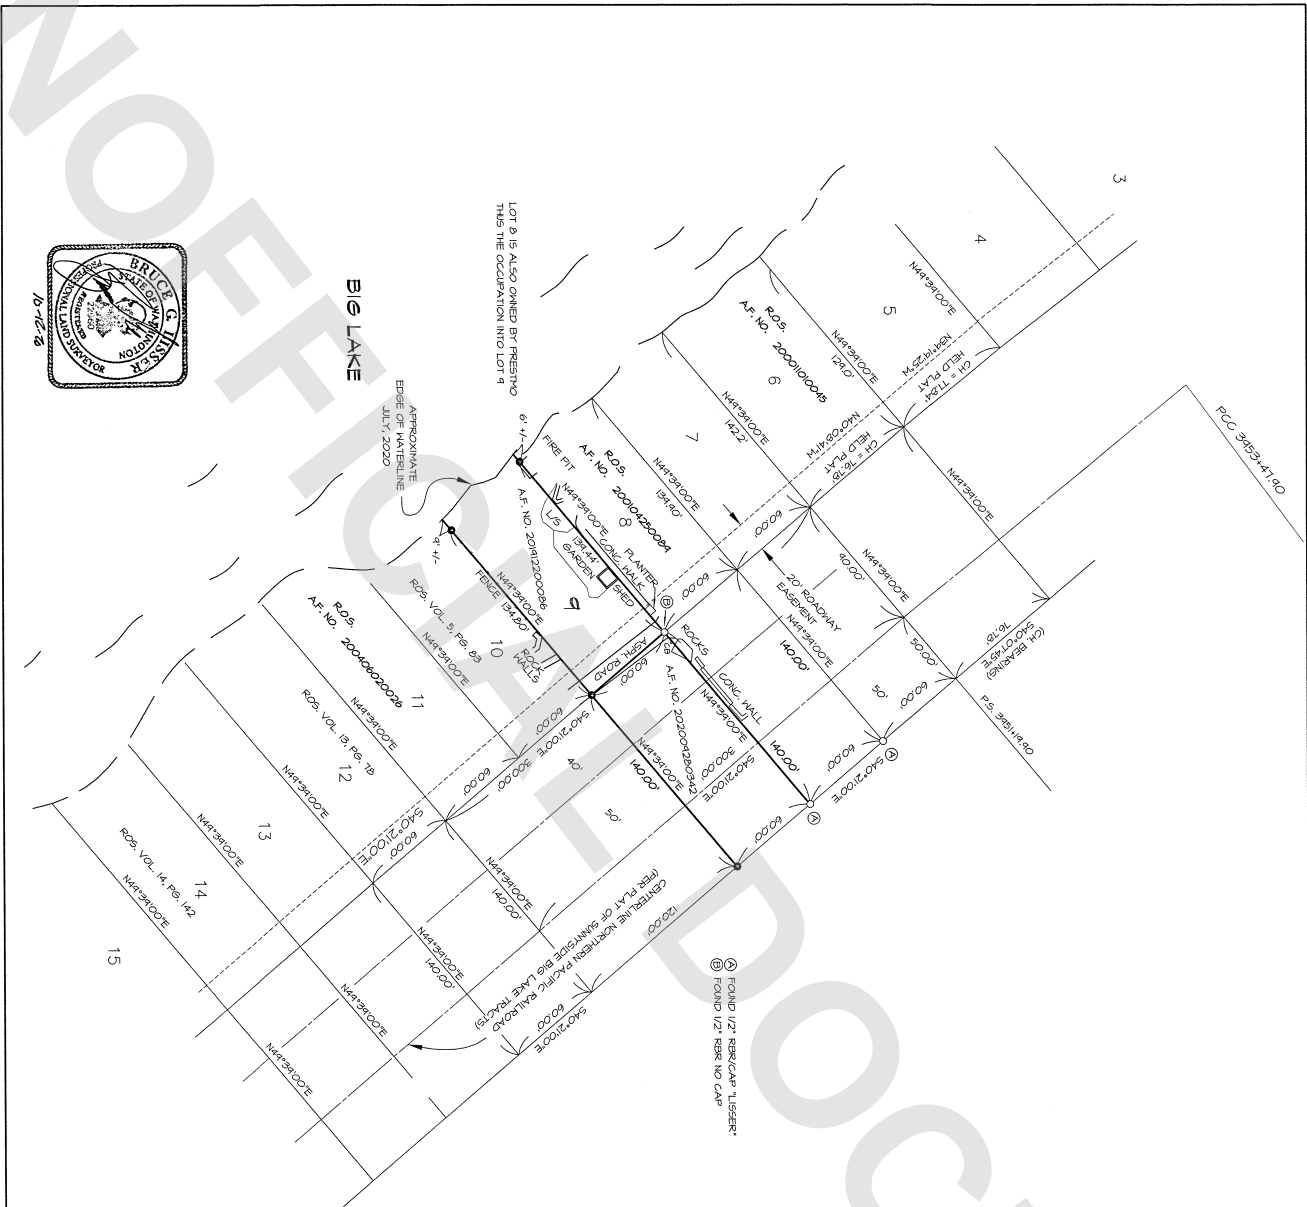

SHEET 2 OF 2

DATE: 10/12/20

SURVEY IN A PORTION OF THE
NW 1/4 OF THE NE 1/4 OF
SECTION 7, T. 33 N., R. 5 E., 10M,
SKAGIT COUNTY, WASHINGTON

FOR: JEFFREY AND DAWN PRESTON
LISER & ASSOCIATES, PLLC (SCALE: 1" = 50')