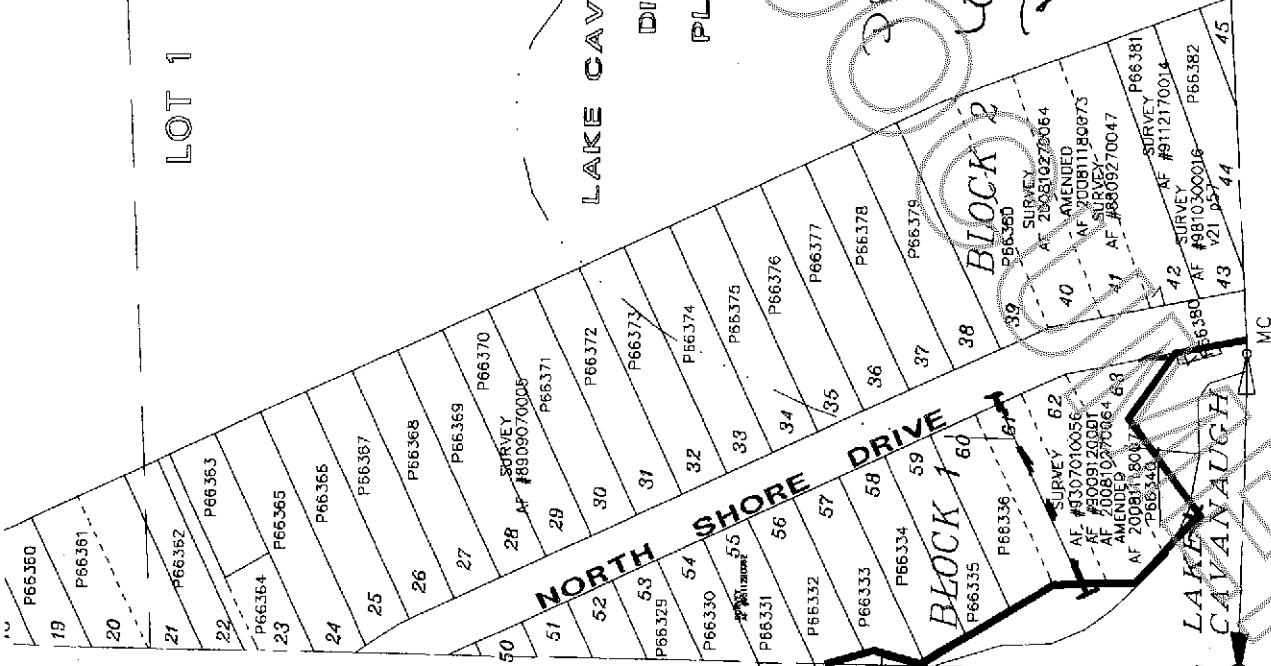

UNOFFICIAL

LOT 1

C

LAKE CAVANAUGH SUBDIVISION

DIVISION NO. 1

PLAT NO. 3927

P66340

Lot Cent.

PL17-0525

LAKE CAVANAUGH

MC

MC