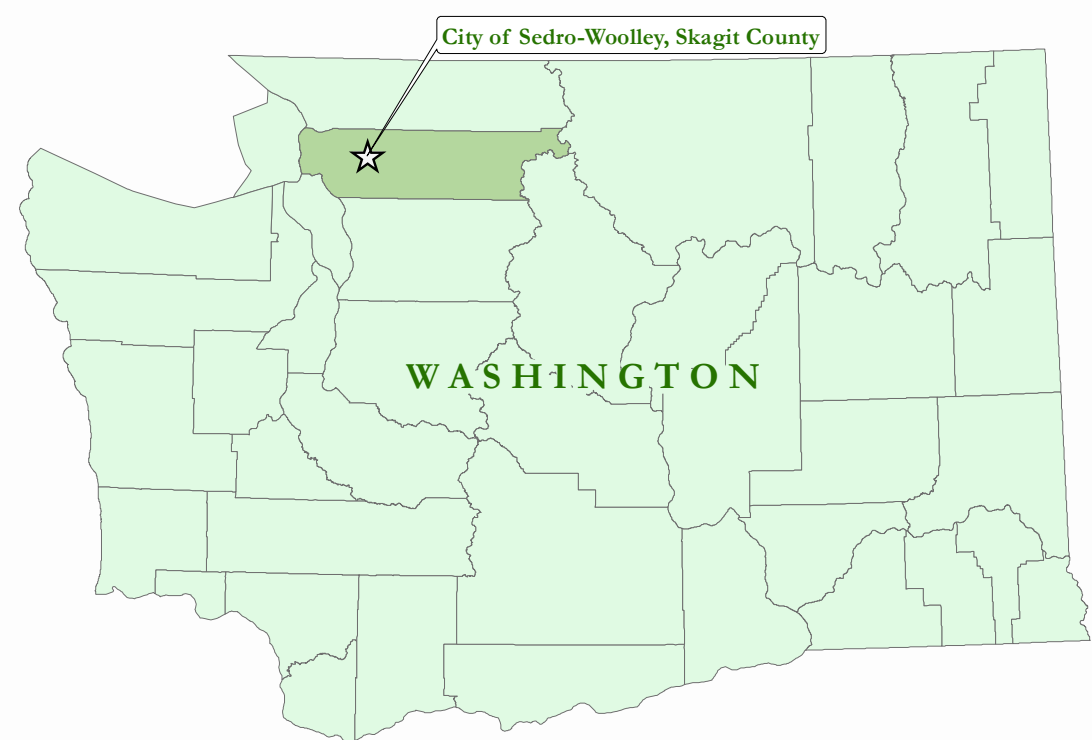

CITY OF SEDRO-WOOLLEY VOTING PRECINCTS

--- Legislative District Boundary
 --- Congressional District Boundary
 --- Commissioner District Boundary
 City Limits
 Railroads

Notes: 1. Commissioner District boundary lines shown are those adopted by Skagit County Ordinance #O20120003, April 17, 2012.
 2. Legislative & Congressional District boundaries shown are those adopted by the State of Washington in Resolution #4409, February 7, 2012.

Map Created: 04/12/2006
 Map Updated: 04/10/2017