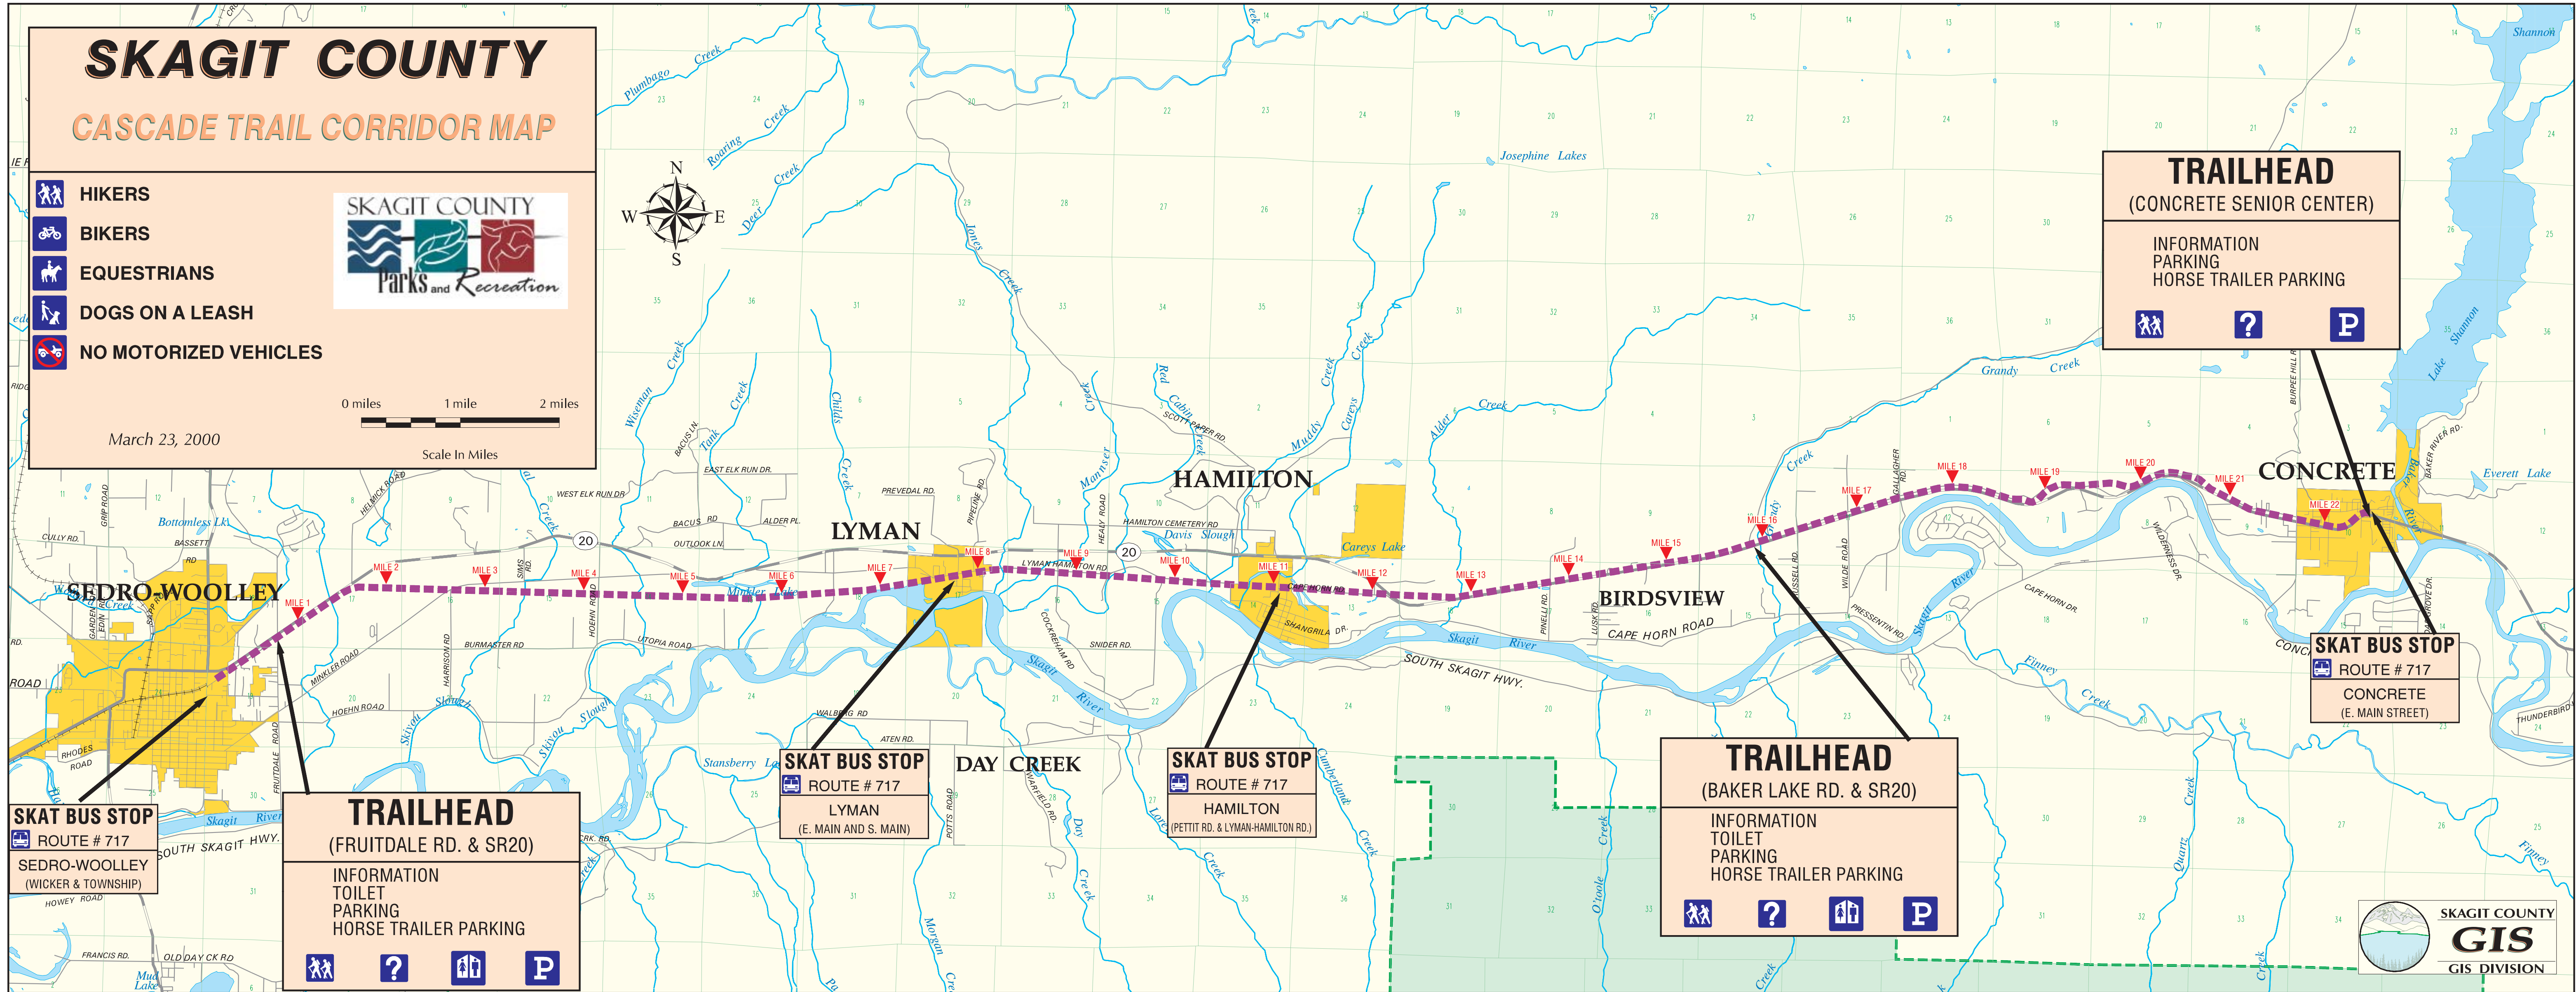

SKAGIT COUNTY

CASCADE TRAIL CORRIDOR MAP

-  HIKERS
-  BIKERS
-  EQUESTRIANS
-  DOGS ON A LEASH
-  NO MOTORIZED VEHICLES

March 23, 2000

SKAT BUS STOP
 ROUTE # 717
 SEDRO-WOOLLEY
 (WICKER & TOWNSHIP)

TRAILHEAD
 (FRUITDALE RD. & SR20)
 INFORMATION
 TOILET
 PARKING
 HORSE TRAILER PARKING

SKAT BUS STOP
 ROUTE # 717
 LYMAN
 (E. MAIN AND S. MAIN)

SKAT BUS STOP
 ROUTE # 717
 HAMILTON
 (PETTIT RD. & LYMAN-HAMILTON RD.)

TRAILHEAD
 (BAKER LAKE RD. & SR20)
 INFORMATION
 TOILET
 PARKING
 HORSE TRAILER PARKING

TRAILHEAD
 (CONCRETE SENIOR CENTER)
 INFORMATION
 PARKING
 HORSE TRAILER PARKING

SKAT BUS STOP
 ROUTE # 717
 CONCRETE
 (E. MAIN STREET)